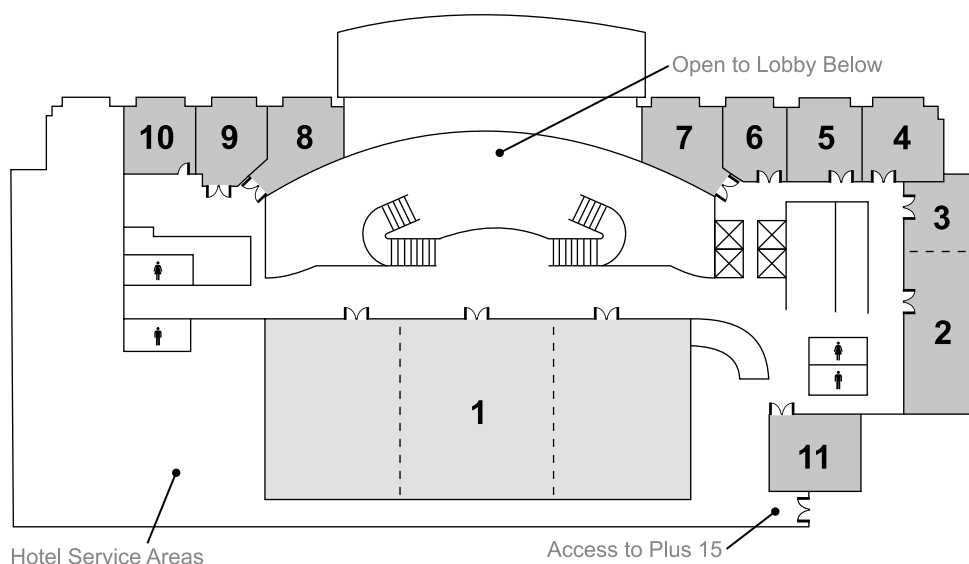

Meeting Space

- 1 Wildrose Ballroom
- 2 Silver Willow
- 3 Wolf Willow
- 4 Sand Lily
- 5 Mariposa
- 6 Calypso
- 7 Larkspur
- 8 Goldenrod
- 9 Glacier Lily
- 10 Primrose
- 11 Foxglove

| Meeting Room | Dimensions | Ceiling Height | Sq Ft | Theatre Style | Classroom Style | Boardroom | Reception | Banquet |
|-------------------|------------|----------------|-------|---------------|-----------------|------------------------------------|-----------|---------|
| Wildrose Ballroom | 118' x 52' | 12' | 6136 | 650 | 282 | - | 700 | 470 |
| North | 42' x 52' | 12' | 2184 | 216 | 102 | 40 | 200 | 160 |
| Centre | 42' x 52' | 12' | 2184 | 216 | 102 | 40 | 200 | 160 |
| South | 34' x 52' | 12' | 1768 | 156 | 90 | 40 | 150 | 120 |
| North & Centre | 84' x 52' | 12' | 4368 | 432 | 204 | 72 | 400 | 320 |
| Centre & South | 76' x 52' | 12' | 3952 | 372 | 192 | 80 | 350 | 280 |
| Willow | 66' x 21' | 10' | 1330 | 104 | 75 | 54 | 125 | 100 |
| Silver Willow | 45' x 21' | 10' | 945 | 62 | 45 | 36 | 75 | 60 |
| Wolf Willow | 21' x 21' | 10' | 441 | 28 | 15 | 16 | 25 | 30 |
| Sand Lily | 22' x 22' | 10' | 440 | 35 | 18 | 18 | 25 | 30 |
| Mariposa | 21' x 18' | 10' | 378 | 32 | 18 | 18 | 25 | 30 |
| Calypso | 21' x 20' | 10' | 420 | 32 | 18 | 18 | 25 | 30 |
| Larkspur | 21' x 18' | 10' | 378 | | | Executive Boardroom for 10 persons | | |
| Goldenrod | 21' x 17' | 10' | 357 | | | Executive Boardroom for 10 persons | | |
| Glacier Lily | 21' x 24' | 10' | 504 | 35 | 24 | 18 | 25 | 30 |
| Primrose | 21' x 20' | 10' | 420 | 35 | 18 | 18 | 25 | 30 |
| Foxglove | 26' x 19' | 10' | 481 | 35 | 18 | 18 | 25 | 30 |