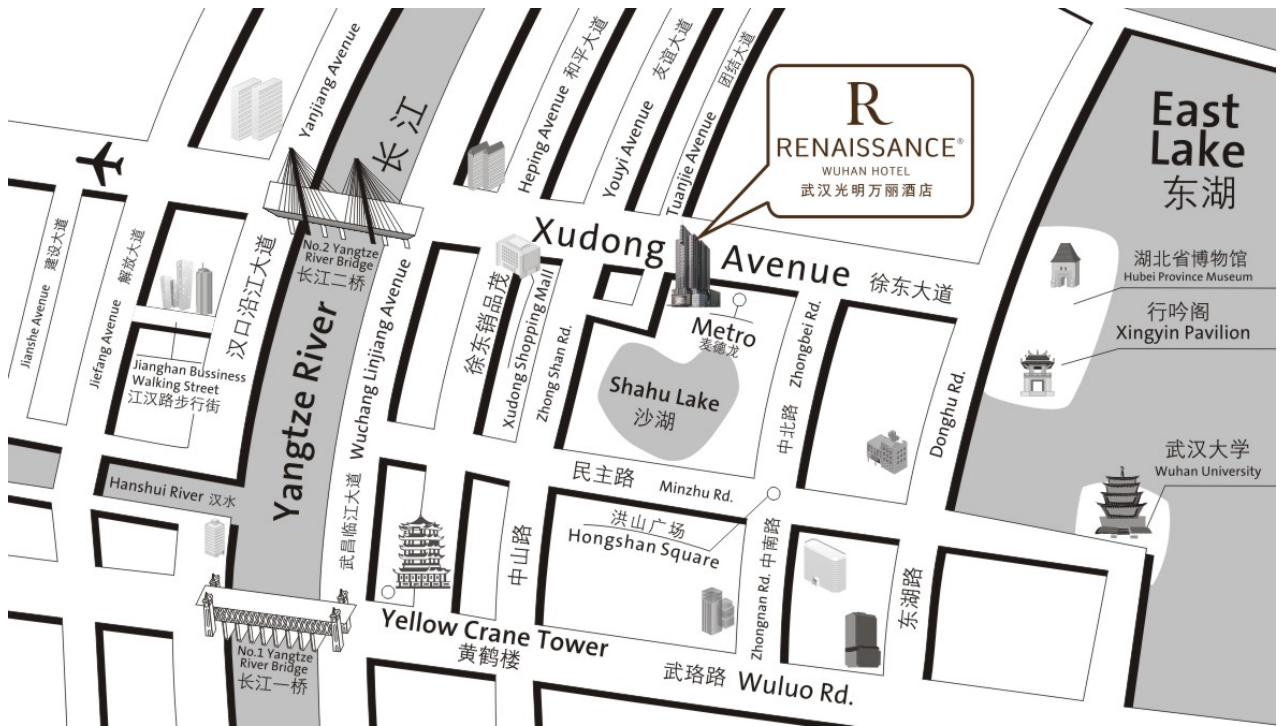

R  
**RENAISSANCE®**  
 WUHAN HOTEL  
 武汉光明万丽酒店

武汉光明万丽酒店是离武汉火车站武广高铁最近的一家国际五星级酒店，靠近洪山商务圈。位于武昌区中心地段，是武汉长江东岸发展最快的地区之一，西拥滚滚长江，东依国家级著名景点东湖。酒店拥有傲人的地理位置，紧邻武汉二桥、和平大道、友谊大道和团结大道，交通便利，让您快捷穿梭于武汉市各大动脉。

**Renaissance Wuhan Hotel**  
 160 Xudong Avenue, Wuchang District · Wuhan, Hubei  
 430062 China  
 Phone: 86 27 86621388  
 Fax : 86 27 86621213

### **Wuhan Tianhe International Airport**

Driving Directions: Take the Airport Expressway and merge onto 3rd Ring Road (Jiangan Area). Go through the Jinqiao Avenue and Huangpu road, and then go through the Yangtze River second bridge. Continue to drive through the Xudong Viaduct, last drive 50m and you will find our hotel near the Metro Super Market.

### **Wuchang Railway Station**

Driving Directions: From the Wuchang Railway Station, merge to the Dadongmen and Xiaodongmen. Go straight the road until the 4<sup>th</sup> traffic light turn right (The building is Wuchang Government). Then go straight the Youyi Avenue until you find the Shopping Mall turn right, drive Xudong Road and 5 minutes you will find out hotel!

### 武汉天河机场

机场高速路到三环（江岸区方向），下三环上金桥大道，直行黄浦路上二桥，下桥直行上高架，下高架处前行 50 米便是酒店，麦德龙旁边。