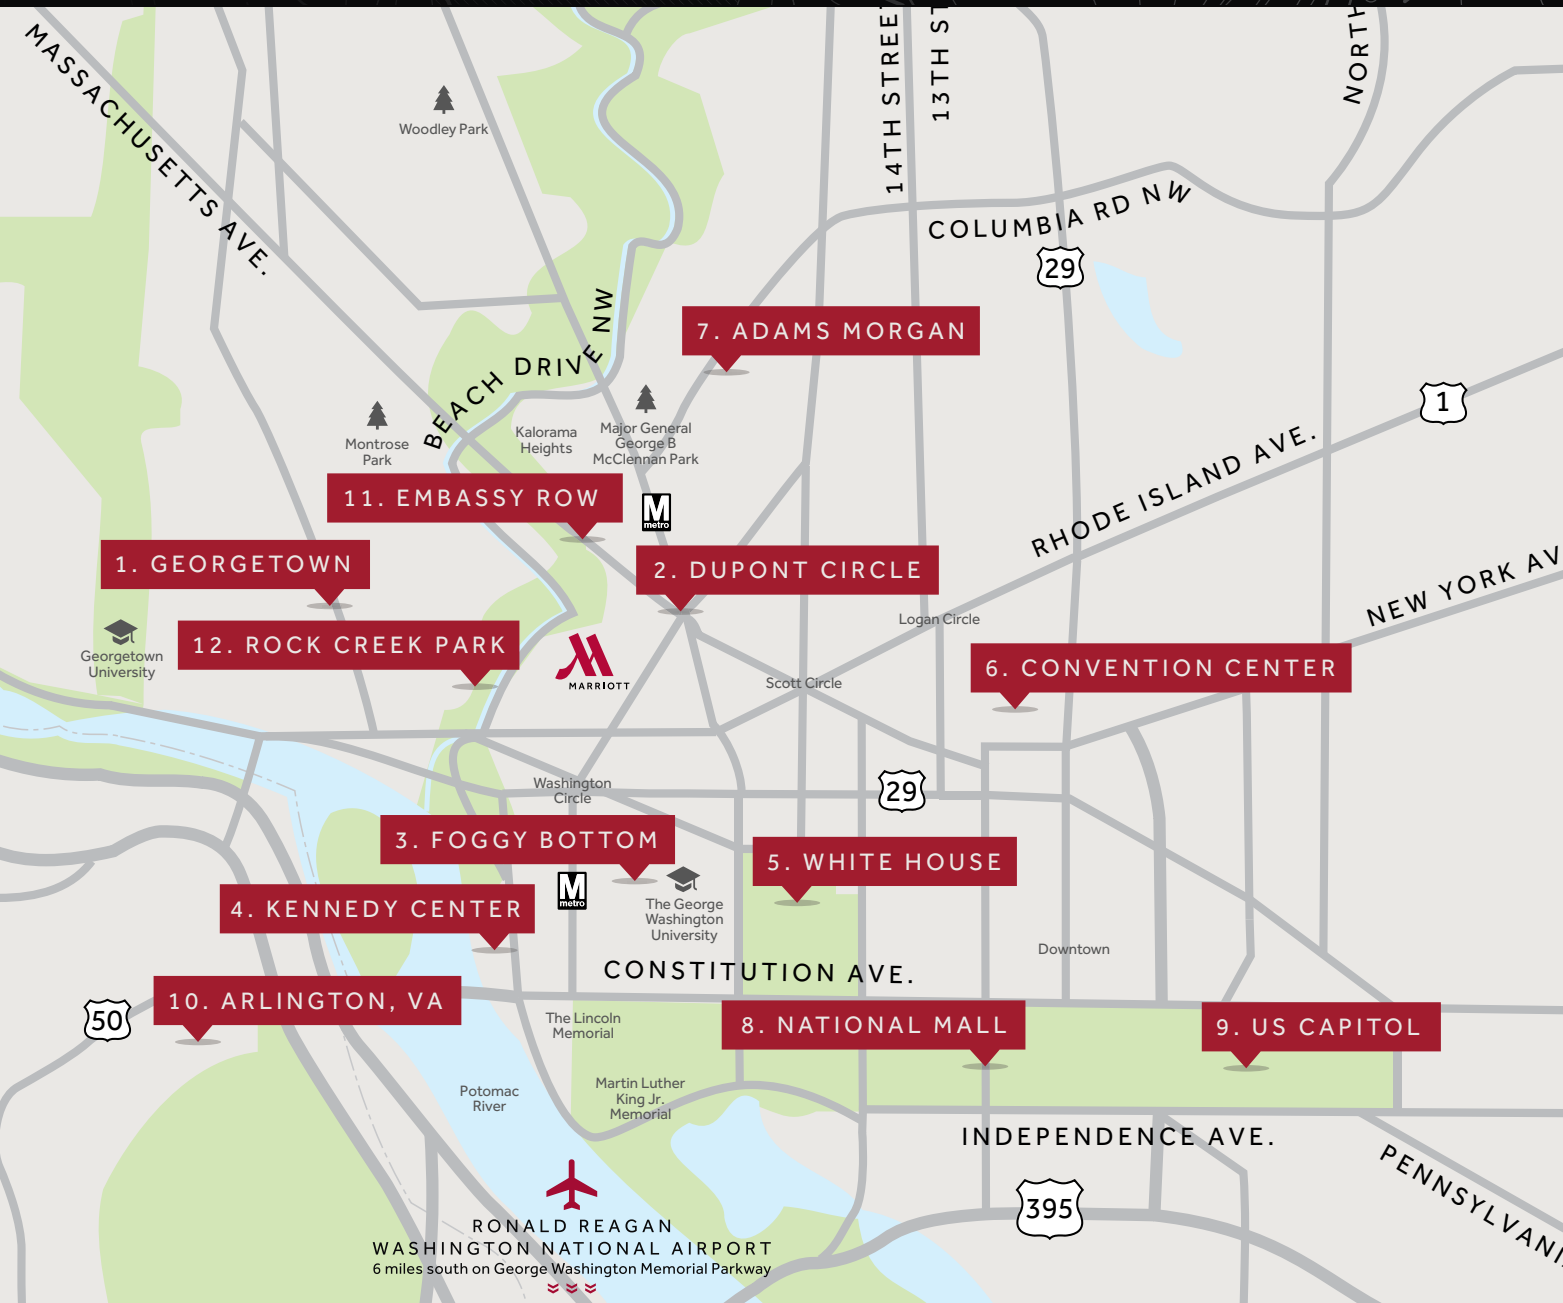

WASHINGTON MARRIOTT GEORGETOWN: CLOSE TO ALL DC HAS TO OFFER

- 1** GEORGETOWN
10 minute walk
 - 2** DUPONT CIRCLE
10 minute walk
 - 3** FOGGY BOTTOM
10 minute walk
 - 4** KENNEDY CENTER
15 minute walk
 - 5** WHITE HOUSE
20 minute walk
 - 6** CONVENTION CENTER
3 metro stops, 25 minutes
 - 7** ADAMS MORGAN
1 metro stop, 20 minutes
 - 8** NATIONAL MALL
35 minute walk
 - 9** US CAPITOL
7 metro stops, 35 minutes
 - 10** ARLINGTON, VA
1 metro stop, 15 minutes
 - 11** EMBASSY ROW
25 minute walk
 - 12** ROCK CREEK PARK
10 minute walk
-
-  DUPONT CIRCLE METRO
8 minute walk
 -  FOGGY BOTTOM METRO
8 minute walk
 -  RONALD REAGAN WASHINGTON NATIONAL AIRPORT
6 metro stops, 20 minutes