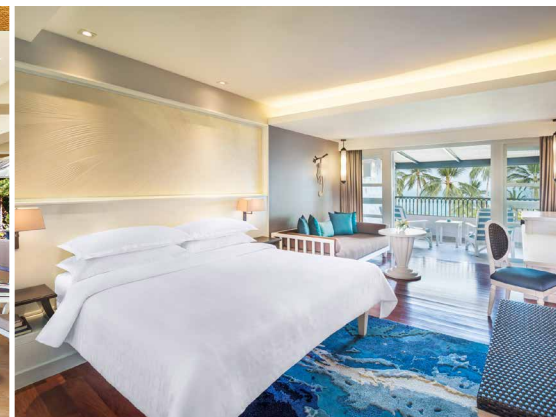

## Guest Room Amenities

All 141 guest rooms and suites are designed to ensure your maximum comfort with a stylish blend of modern decor and light pastel colors. Each room features our Sheraton Signature Sleep Experience Bed, bathroom with separate shower and bathtub, complimentary Hi-Speed Internet and Wi-Fi, 42" LCD TV, and private balcony.