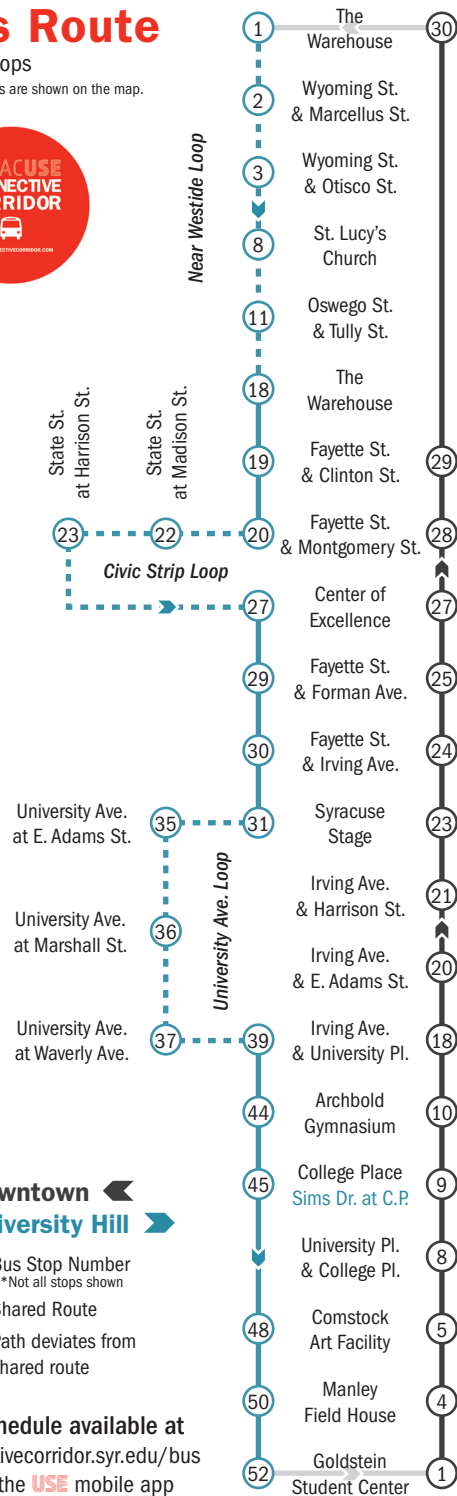

# Bus Route

Major stops  
All bus stops are shown on the map.

To Downtown ←  
To University Hill →

- # Bus Stop Number  
\*\*Not all stops shown
- Shared Route
- ... Path deviates from shared route

Bus schedule available at  
connectivecorridor.syr.edu/bus  
and on the **USE** mobile app

# SYRACUSE CONNECTIVE CORRIDOR

Bus Map & Guide

# Points of Interest

Destination **Zone A-F** Site #

601 Tully **A 2**

Armory Square **C 15**  
 Art Shops at Delavan Center **A 7**  
 Arts Engage **C 27**  
 Blodgett School **A 1**

Carrier Dome **F 68**  
 Centro Transportation Hub **C 29**  
 City Hall **B 32**  
 Clinton Square **B 18**  
 CNY Biotech Accelerator **E 51**  
 CNY Philanthropy Center **D 45**  
 Columbus Circle **D 36**  
 Community Folk Art Center **E 52**  
 Convention Center at Oncenter **D 41**  
 Copper Beech Commons **E 55**  
 Creekwalk Commons **B 12**  
 Crowne Plaza Hotel **E 48**

Onondaga County Central Library **C 28**

\*Buses from the Near Westside return to The Warehouse before continuing towards University Hill.

**To Downtown** ←←  
**To University Hill** →→

○ To Downtown Bus Stops  
 ○ To University Hill Bus Stops