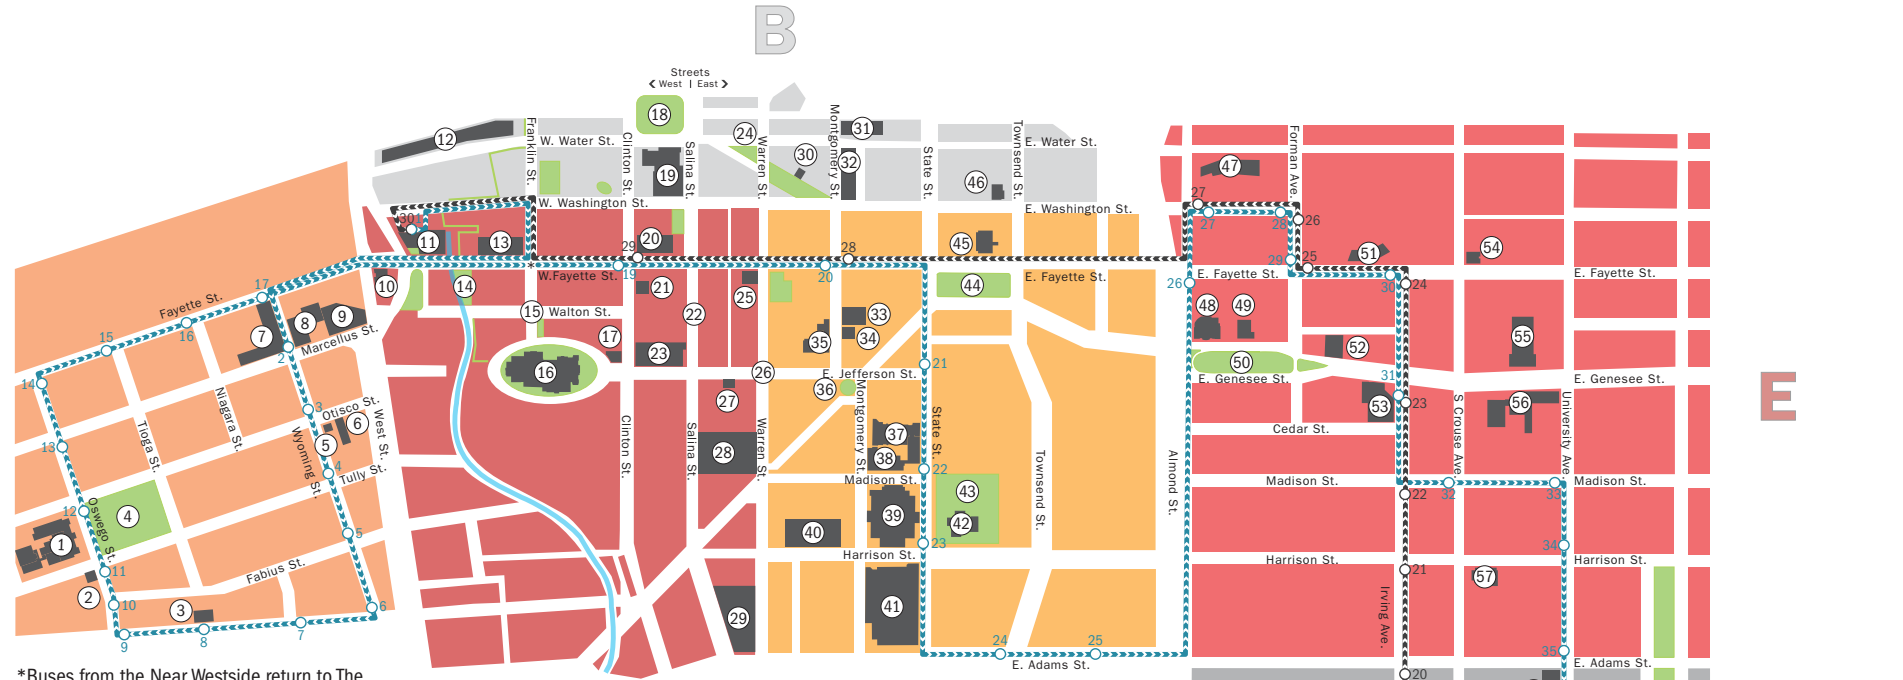

# Points of Interest

Destination **Zone A-F** Site #

601 Tully **A 2**

Armory Square **C 15**  
 Art Shops at Delavan Center **A 7**  
 Arts Engage **C 27**  
 Blodgett School **A 1**

Carrier Dome **F 68**  
 Centro Transportation Hub **C 29**  
 City Hall **B 32**  
 Clinton Square **B 18**  
 CNY Biotech Accelerator **E 51**  
 CNY Philanthropy Center **D 45**  
 Columbus Circle **D 36**  
 Community Folk Art Center **E 52**  
 Convention Center at Oncenter **D 41**  
 Copper Beech Commons **E 55**  
 Creekwalk Commons **B 12**  
 Crowne Plaza Hotel **E 48**

Erie Canal Museum **B 31**  
 Everson Museum of Art **D 42**

Fayette Park **D 44**  
 Forman Park **E 50**

Genesee Grande Hotel **E 56**  
 Goldstein Student Center **F 75**

Hanover Square **B 24**  
 Hendricks Chapel **F 67**  
 Hotel Skyler **E 57**

Inns at Armory Square **C 13**

Jazz Central/ CNY Jazz/ Rarely Done Productions **B 46**  
 Jefferson Clinton Hotel **C 17**  
 Jefferson Street **C/D 26**  
 La Casita Cultural Center **A 6**  
 Landmark Theatre **C 23**  
 Light Work **F 64**

Onondaga County Central Library **C 28**

\*Buses from the Near Westside return to The Warehouse before continuing towards University Hill.

**To Downtown** ←←  
**To University Hill** →→

○ To Downtown Bus Stops  
 ○ To University Hill Bus Stops