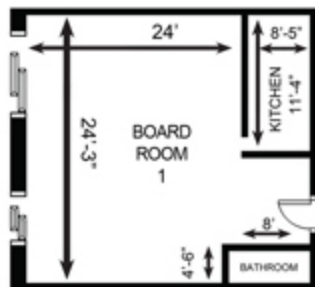

Plan an event at
Courtyard by Marriott
Isla Verde Beach Resort
and keep the

Marriott Rewards
for yourself

COURTYARD
Marriott
ISLA VERDE
BEACH RESORT

INDOOR venues

Salón del Mar

Sq. Ft.	2,414
Dimensions	71'x34'
Ceiling Ht.	13'
Banquet Rds.	140
Cocktail	200
Theatre	180
Classroom	100
U-Shape	60
Imperial	50

Salón del Mar A

Sq. Ft.	1,462
Dimensions	43'x34'
Ceiling Ht.	13'
Banquet Rds.	80
Cocktail	100
Theatre	90
Classroom	60
U-Shape	40
Imperial	30

Salón del Mar B

Sq. Ft.	952
Dimensions	28'x34'
Ceiling Ht.	8'8"
Banquet Rds.	60
Cocktail	60
Theatre	50
Classroom	40
U-Shape	20
Imperial	12

Boardrooms 1 & 2

Sq. Ft.	583.2
Dimensions	24'x24'
Ceiling Ht.	7'9"
Kitchen	8'5"x11'4"
Bathroom	8'x4'6"
Banquet Rds.	30
Theatre	40
Classroom	30
U-Shape	18
Imperial	16
Conference	10

OUTDOOR OCEAN FRONT venues

Sirena Terrace

Sq. Ft.	860
Dimensions	20' x 43'
Ceiling Height	9'
Banquet Rds.	60
Wedding Ceremony	40

Sirena Deck

Sq. Ft.	1,240
Dimensions	80' x 15'6"
Banquet Rds.	70
Cocktail	80
Wedding Ceremony	40

Sirena Ocean Front Lounge