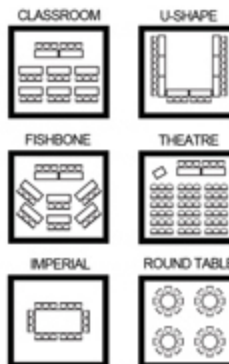

Plan an event at
Courtyard by Marriott
Isla Verde Beach Resort
and keep the

Marriott Rewards
for yourself

COURTYARD
Marriott
ISLA VERDE
BEACH RESORT

INDOOR venues

Salón del Mar

Sq. Ft.	2,414
Dimensions	71'x34'
Ceiling Ht.	13'
Banquet Rds.	140
Cocktail	200
Theatre	180
Classroom	100
U-Shape	60
Imperial	50

Salón del Mar A

Sq. Ft.	1,462
Dimensions	43'x34'
Ceiling Ht.	13'
Banquet Rds.	80
Cocktail	100
Theatre	90
Classroom	60
U-Shape	40
Imperial	30

Salón del Mar B

Sq. Ft.	952
Dimensions	28'x34'
Ceiling Ht.	8'8"
Banquet Rds.	60
Cocktail	60
Theatre	50
Classroom	40
U-Shape	20
Imperial	12

Boardrooms 1 & 2

Sq. Ft.	583.2
Dimensions	24'x24'
Ceiling Ht.	7'9"
Kitchen	8'5"x11'4"
Bathroom	8'x4'6"
Banquet Rds.	30
Theatre	40
Classroom	30
U-Shape	18
Imperial	16
Conference	10

OUTDOOR OCEAN FRONT venues

Sirena Terrace

Sq. Ft.	860
Dimensions	20' x 43'
Ceiling Height	9'
Banquet Rds.	60
Wedding Ceremony	40

Sirena Deck

Sq. Ft.	1,240
Dimensions	80' x 15'6"
Banquet Rds.	70
Cocktail	80
Wedding Ceremony	40

Sirena Ocean Front Lounge