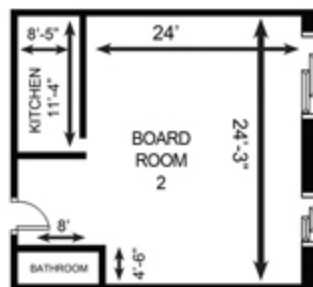

Plan an event at
Courtyard by Marriott
Isla Verde Beach Resort
and keep the

Marriott Rewards
for yourself

COURTYARD
Marriott
ISLA VERDE
BEACH RESORT

INDOOR venues

Salón del Mar

Sq. Ft.	2,414
Dimensions	71'x34'
Ceiling Ht.	13'
Banquet Rds.	140
Cocktail	200
Theatre	180
Classroom	100
U-Shape	60
Imperial	50

Salón del Mar A

Sq. Ft.	1,462
Dimensions	43'x34'
Ceiling Ht.	13'
Banquet Rds.	80
Cocktail	100
Theatre	90
Classroom	60
U-Shape	40
Imperial	30

Salón del Mar B

Sq. Ft.	952
Dimensions	28'x34'
Ceiling Ht.	8'8"
Banquet Rds.	60
Cocktail	60
Theatre	50
Classroom	40
U-Shape	20
Imperial	12

Boardrooms 1 & 2

Sq. Ft.	583.2
Dimensions	24'x24'
Ceiling Ht.	7'9"
Kitchen	8'5"x11'4"
Bathroom	8'x4'6"
Banquet Rds.	30
Theatre	40
Classroom	30
U-Shape	18
Imperial	16
Conference	10

OUTDOOR OCEAN FRONT venues

Sirena Terrace

Sq. Ft.	860
Dimensions	20' x 43'
Ceiling Height	9'
Banquet Rds.	60
Wedding Ceremony	40

Sirena Deck

Sq. Ft.	1,240
Dimensions	80' x 15'6"
Banquet Rds.	70
Cocktail	80
Wedding Ceremony	40

Sirena Ocean Front Lounge