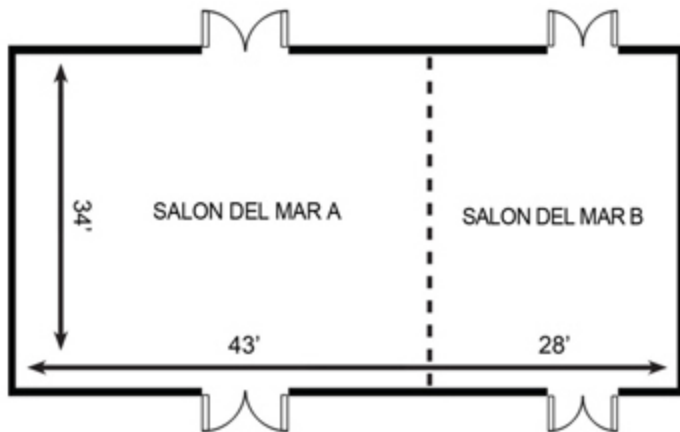

Plan an event at
Courtyard by Marriott
Isla Verde Beach Resort
and keep the

Marriott Rewards
for yourself

COURTYARD
Marriott
ISLA VERDE
BEACH RESORT

INDOOR venues

Salón del Mar

Sq. Ft.	2,414
Dimensions	71'x34'
Ceiling Ht.	13'
Banquet Rds.	140
Cocktail	200
Theatre	180
Classroom	100
U-Shape	60
Imperial	50

Salón del Mar A

Sq. Ft.	1,462
Dimensions	43'x34'
Ceiling Ht.	13'
Banquet Rds.	80
Cocktail	100
Theatre	90
Classroom	60
U-Shape	40
Imperial	30

Salón del Mar B

Sq. Ft.	952
Dimensions	28'x34'
Ceiling Ht.	8'8"
Banquet Rds.	60
Cocktail	60
Theatre	50
Classroom	40
U-Shape	20
Imperial	12

Boardrooms 1 & 2

Sq. Ft.	583.2
Dimensions	24'x24'
Ceiling Ht.	7'9"
Kitchen	8'5"x11'4"
Bathroom	8'x4'6"
Banquet Rds.	30
Theatre	40
Classroom	30
U-Shape	18
Imperial	16
Conference	10

OUTDOOR OCEAN FRONT venues

Sirena Terrace

Sq. Ft.	860
Dimensions	20' x 43'
Ceiling Height	9'
Banquet Rds.	60
Wedding Ceremony	40

Sirena Deck

Sq. Ft.	1,240
Dimensions	80' x 15'6"
Banquet Rds.	70
Cocktail	80
Wedding Ceremony	40

Sirena Ocean Front Lounge