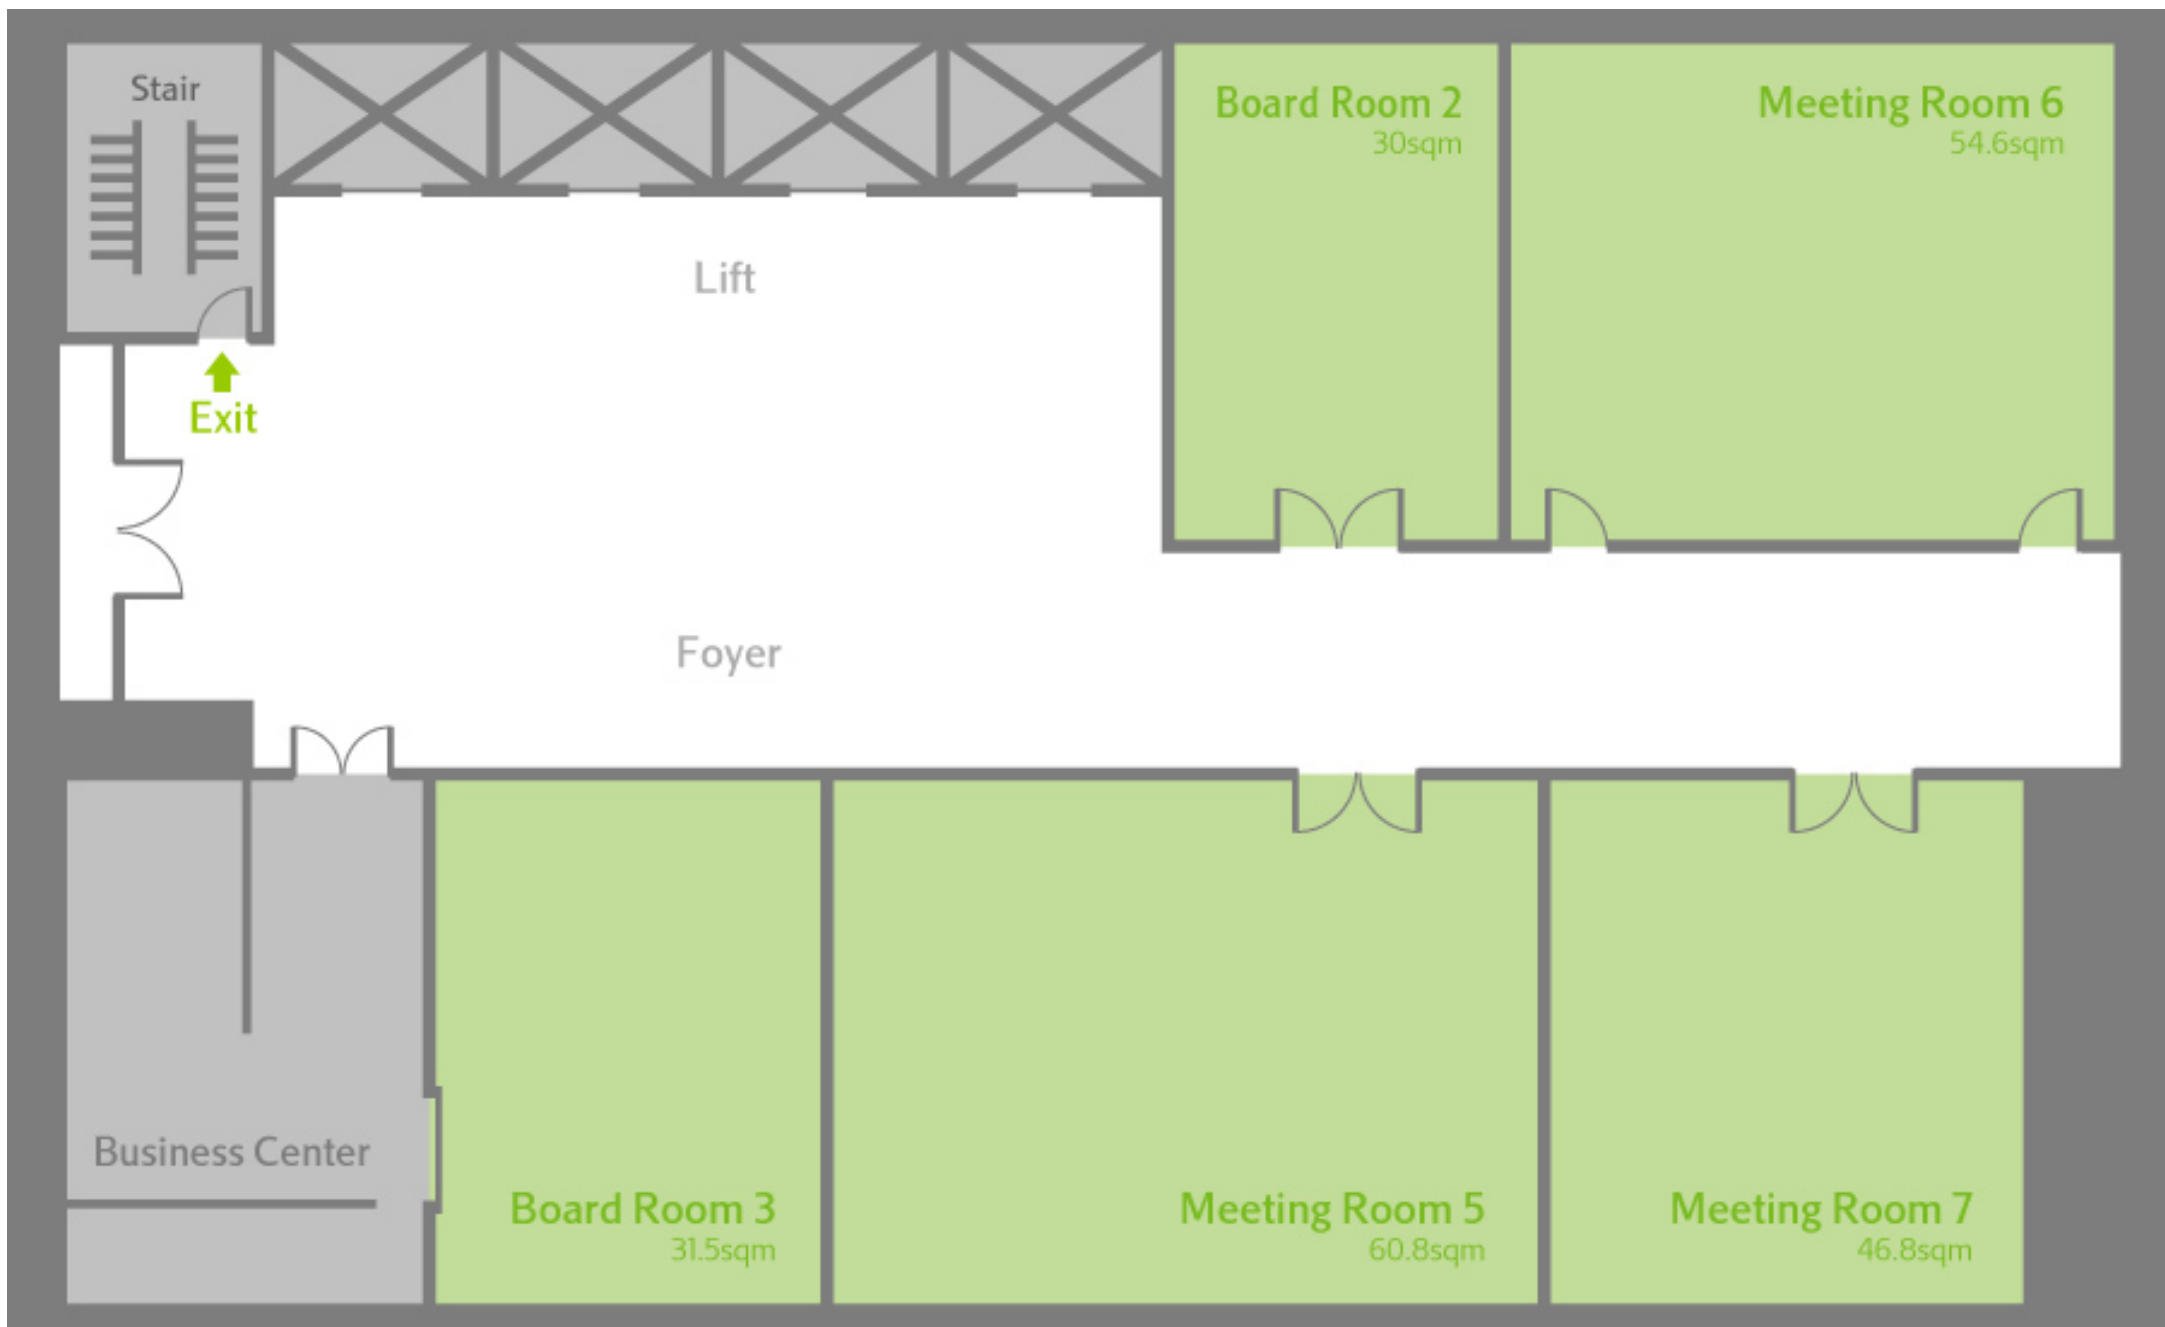

# 3F FLOOR PLAN

Courtyard by Marriott Shanghai Xujiahui  
100 HongQiao Road, Xuhui District,  
Shanghai 200030 China  
+86 21 6129 2888

Courtyard by Marriott Shanghai Xujiahui  
100 HongQiao Road, Xuhui District,  
Shanghai 200030 China  
021 6110 0000