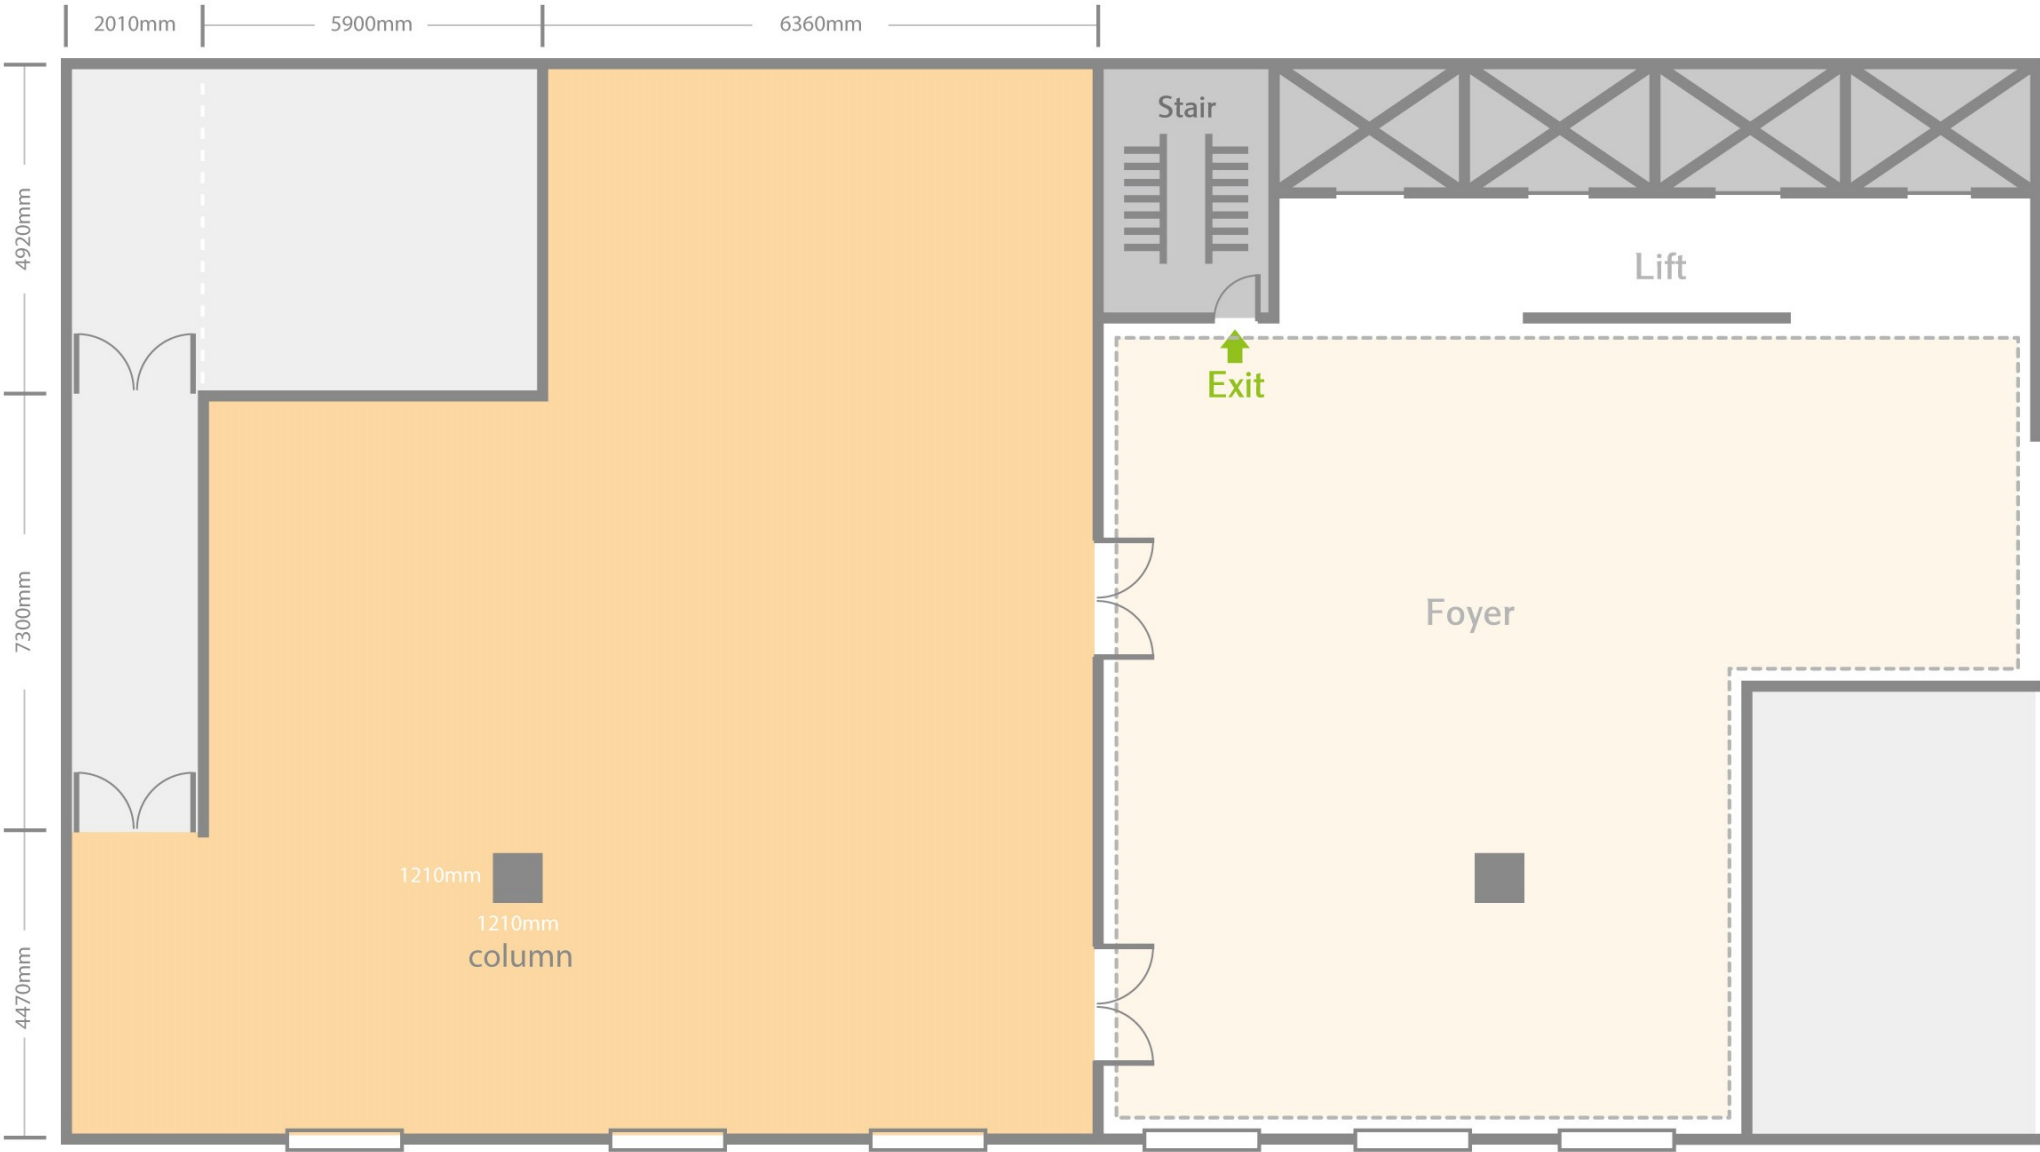

# 3F FLOOR PLAN

Courtyard by Marriott Shanghai Xujiahui  
100 HongQiao Road, Xuhui District,  
Shanghai 200030 China  
+86 21 6129 2888

Courtyard by Marriott Shanghai Xujiahui  
100 HongQiao Road, Xuhui District,  
Shanghai 200030 China  
021 6110 0000