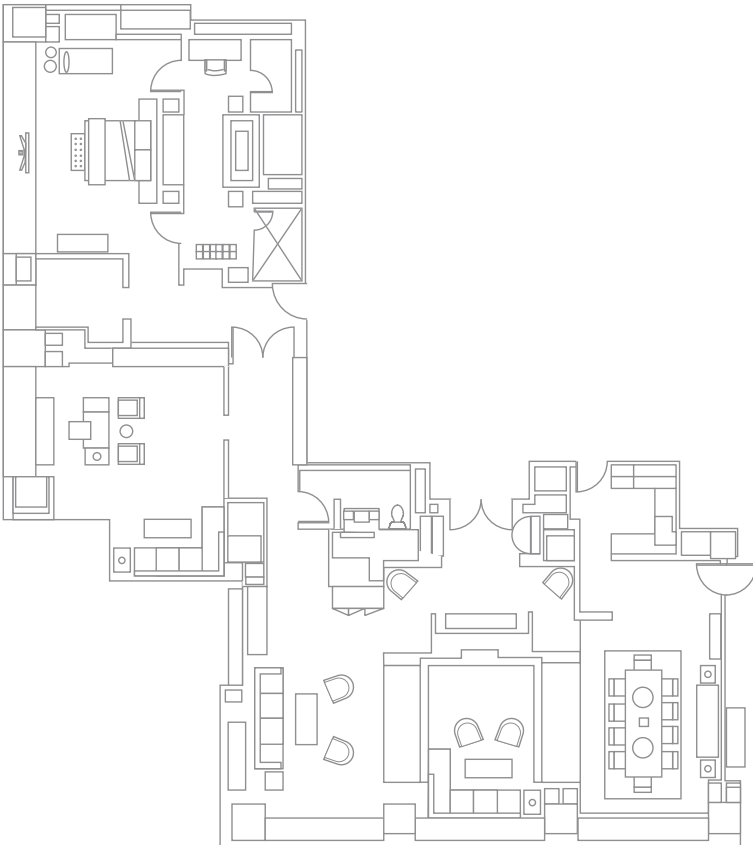

Presidential Suite

Specifications:

- 3,200 square feet (297.29 square meters)
- Panoramic city view
- Dining table seats 10 people
- One and a half bathrooms
- Butler Pantry with a separate entrance
- Option to connect to the St. Regis Suite 1,500 sq. ft. (139.35 sq. meters), for a total of 4,700 sq. ft. (436.64 sq. meters)
- Located on the 20th floor