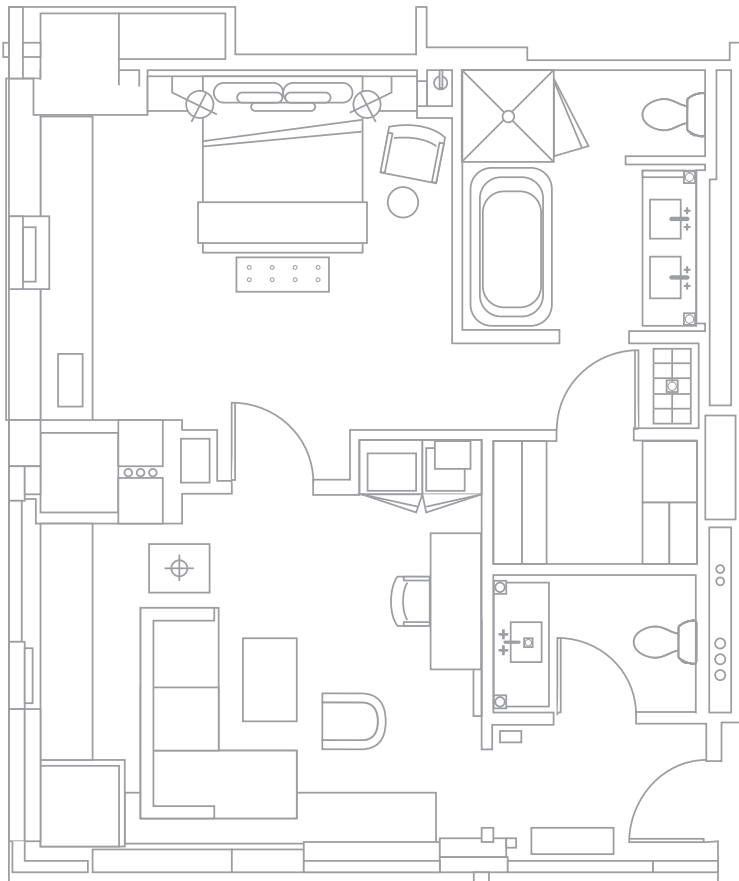

Overlook Suite

Specifications:

- 825 square feet (76.64 sq meters)
- Views of Overlook Terrace and Yerba Buena Gardens
- One and a half bathrooms
- Located on floors 7 and 9

The St. Regis San Francisco
125 3rd Street, San Francisco, CA 94103
+1 415 284 4000
stregissanfrancisco.com