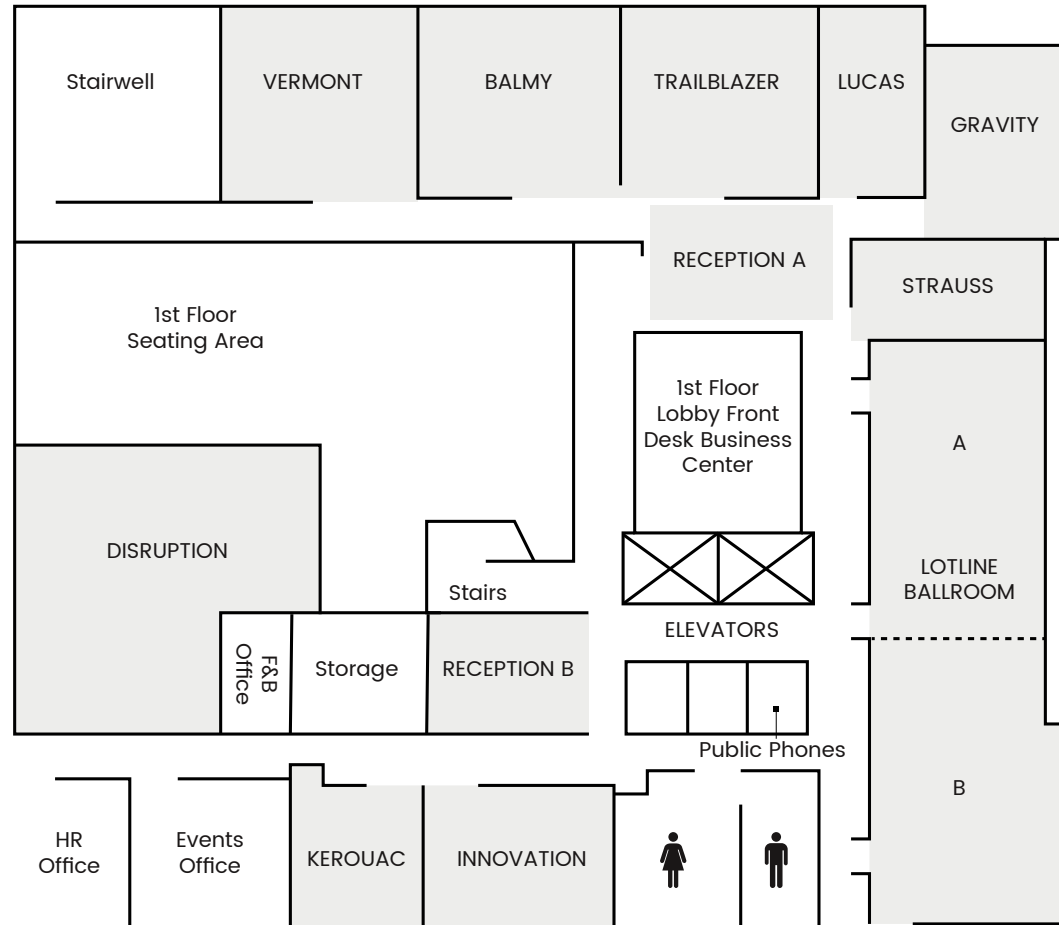

Meeting Rooms

THE
CLANCY

The Clancy, Autograph Collection® | 299 Second Street, San Francisco, CA 94105 | 415.947.0700

©2020 Marriott International, Inc. All Rights Reserved. All names, marks and logos are the trademarks of Marriott International, Inc., or its affiliates.