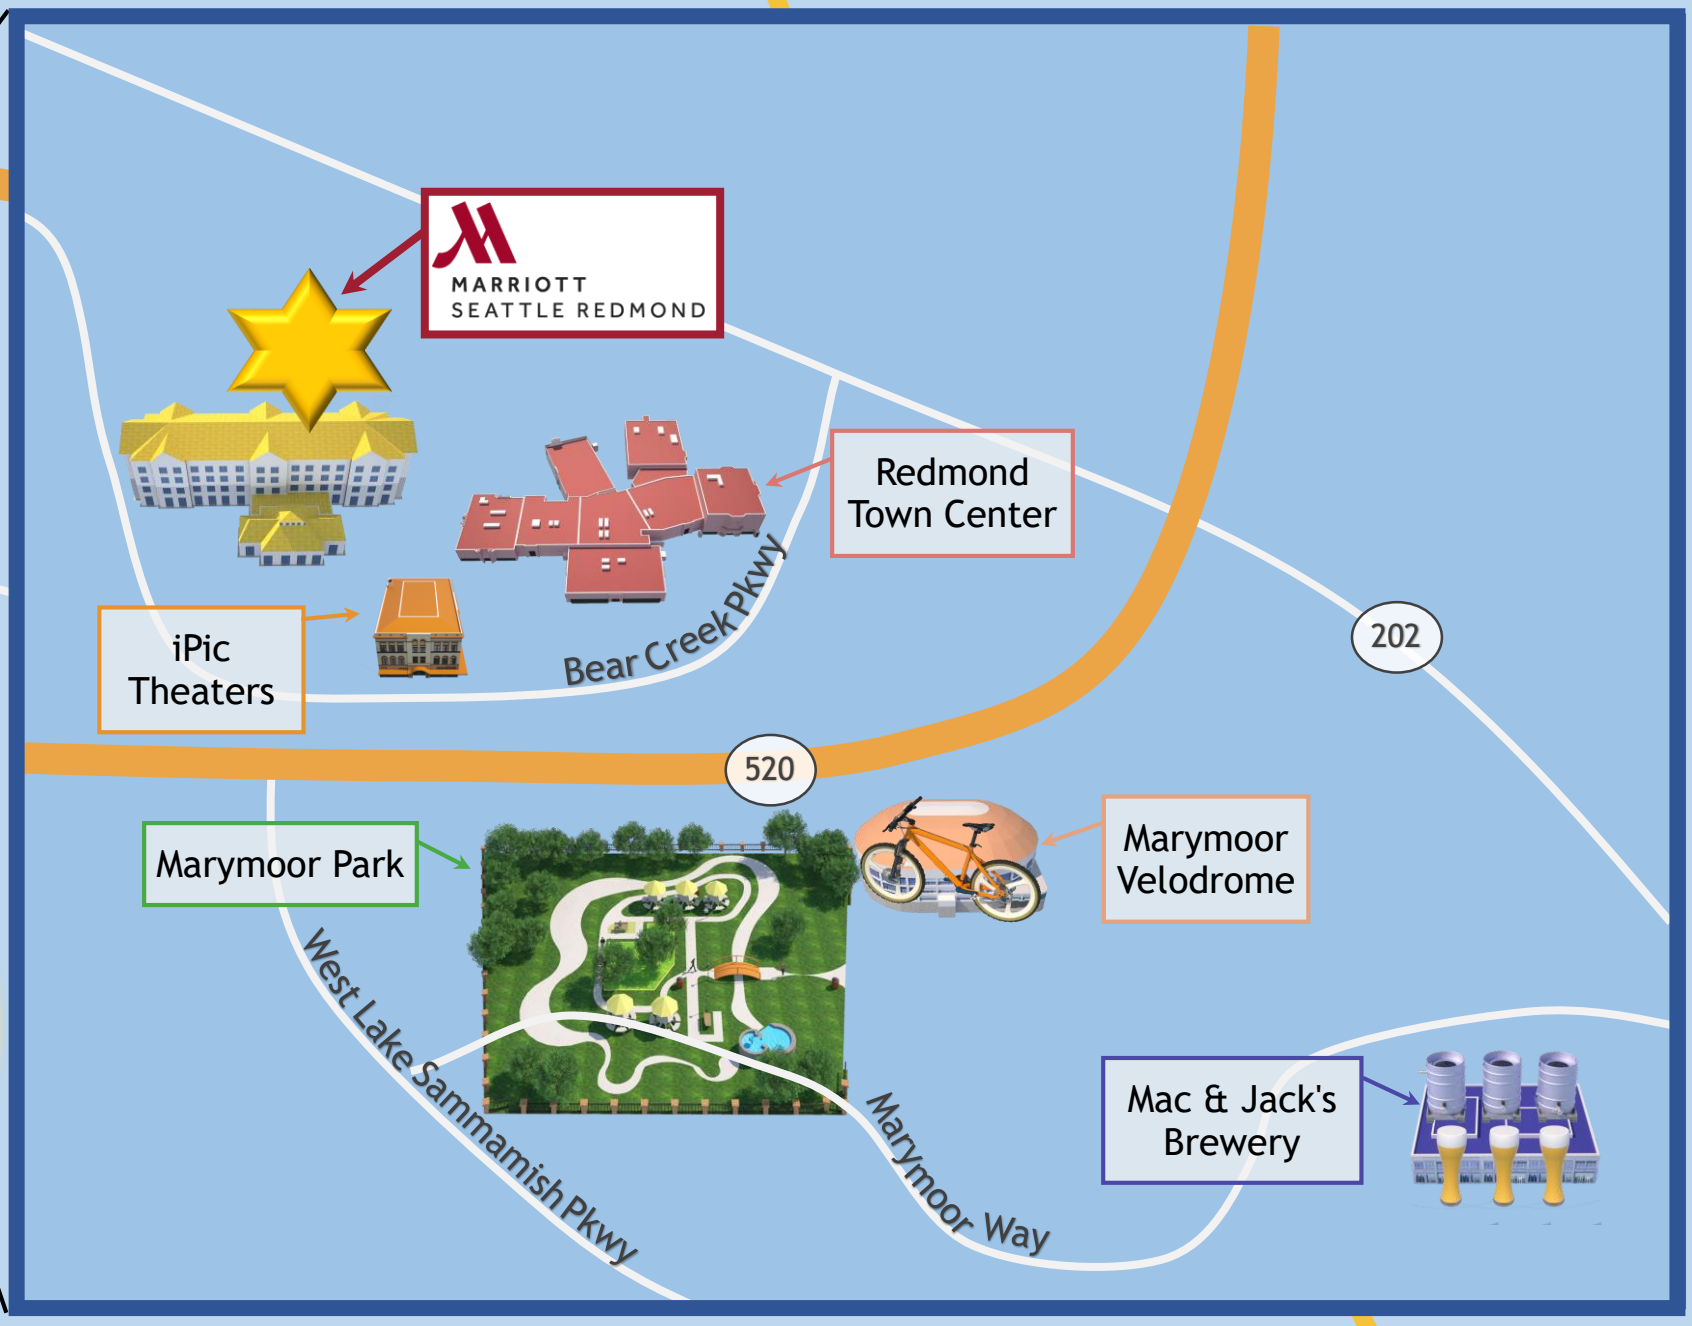

MARRIOTT SEATTLE REDMOND
 7401 164th Ave NE
 Redmond, WA 98052
 (425) 498-4000

1 mile