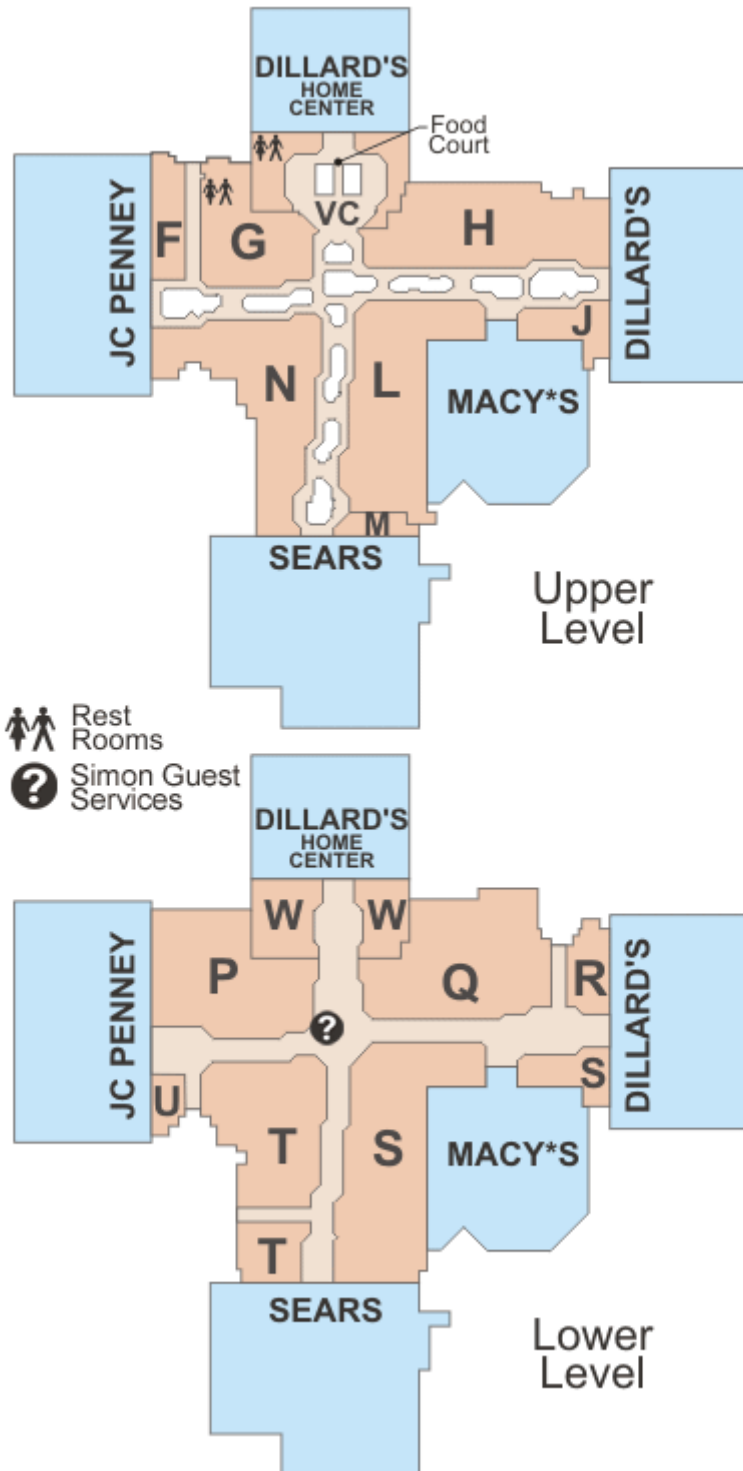

Ingram Park Mall

6301 NW Loop 410
San Antonio, TX 78238

Distance from hotel: 14.1 miles, 19 minutes
210-684-9570

STORE	LOCATION	PHONE
5-7-9 Shop	S-8	(210) 523- 7717
A'GACI	L11	(210) 681- 8922
Aeropostale	L8	(210) 521- 4790
Allure Jewelers	P3	(210) 520- 8786
American Eagle Outfitters	G6	(210) 509- 6463
Anne's Old Fashioned Ice Cream	T-13	(210) 684- 9663
Arbys	VC4	(210) 520- 9111
Auntie Anne's Pretzels	K16	(210) 256- 6800
Bakers	L14	(210) 681- 2238
Bath & Body Works	S10	(210) 522- 0613
Bealls	P1	(210) 684- 7870
Bloom	T4	(210) 509- 7749
Body Central	N13	(210) 523-

STORE	LOCATION	PHONE
		8691
Bourbon St. Candy	H4	(210) 680- 9941
Buckle	H10	(210) 682- 2617
By Edward	L7-B	(210) 520- 1116
Carlton Cards	N5	(210) 684- 7783
Cento & Fanti	VC2	(210) 647- 1288
Charlotte Russe	S16	(210) 767- 0801
Chick-fil-A	VC9	(210) 684- 6521
Children's Place, The	S14	(210) 682- 7710
Christopher & Banks	N11	(210) 523- 1183
Claire's Boutique	L18	(210) 684- 5744
Clearstream Wireless	S19	(210) 256- 8214
Consumer Credit Research	T16-A	(210) 509- 8920
Cyber Zone	W6	(210)

STORE	LOCATION	PHONE
		520-9800
Dallas Cowboys Pro Shop	W4	(210) 543-8575
Deb	L07	(210) 682-5117
Deck The Walls	S2	(210) 681-7510
Dillard's		(210) 681-7970
Dillard's Home		(210) 681-7970
Disney Store, The	P4e	(210) 509-6256
Express	Q16	(210) 684-8207
Express Men	Q10a	(210) 680-0757
EyeMasters	R6	(210) 680-5173
Famous Wok	VC 6	(210) 647-4113
Fast Fix Jewelry Repair	K7	(210) 680-9121
Finish Line	G4	(210) 520-4596

STORE	LOCATION	PHONE
Foot Locker	R3	(210) 681- 9283
Footaction USA	P4c	(210) 681- 5390
Frederick's of Hollywood	L16	(210) 684- 8458
Fruit of the Isle	VC12	(210) 509- 0512
fye - For Your Entertainment	S18	(210) 681- 4950
GameStop	Q4b	(210) 543- 1359
Gap	H7	(210) 543- 8417
GapBody	H7a	(210) 543- 8417
GNC	Q1	(210) 523- 6262
Gold Center	K-10	(210) 684- 7786
Gordon's Jewelers	S12	(210) 681- 6700
Great American Cookie Co.	T12	(210) 684- 4302
Gymboree	P4d	(210) 523-