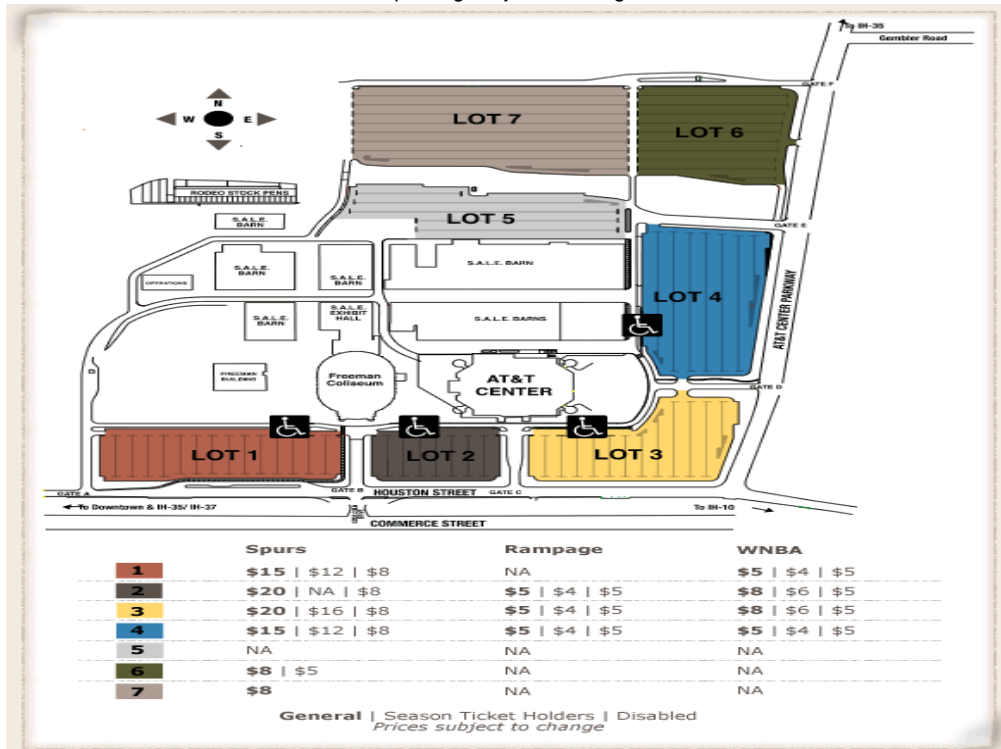

AT&T Center
 One AT&T Center
 San Antonio, TX 78219
Distance from hotel: 3.7 miles, 8 minutes
 210-444-5000

San Antonio Spurs & Silver Stars
 *parking subject to change

Residence Inn Alamo Plaza, 425 Bonham St, San Antonio, TX 78205
 210-212-5555