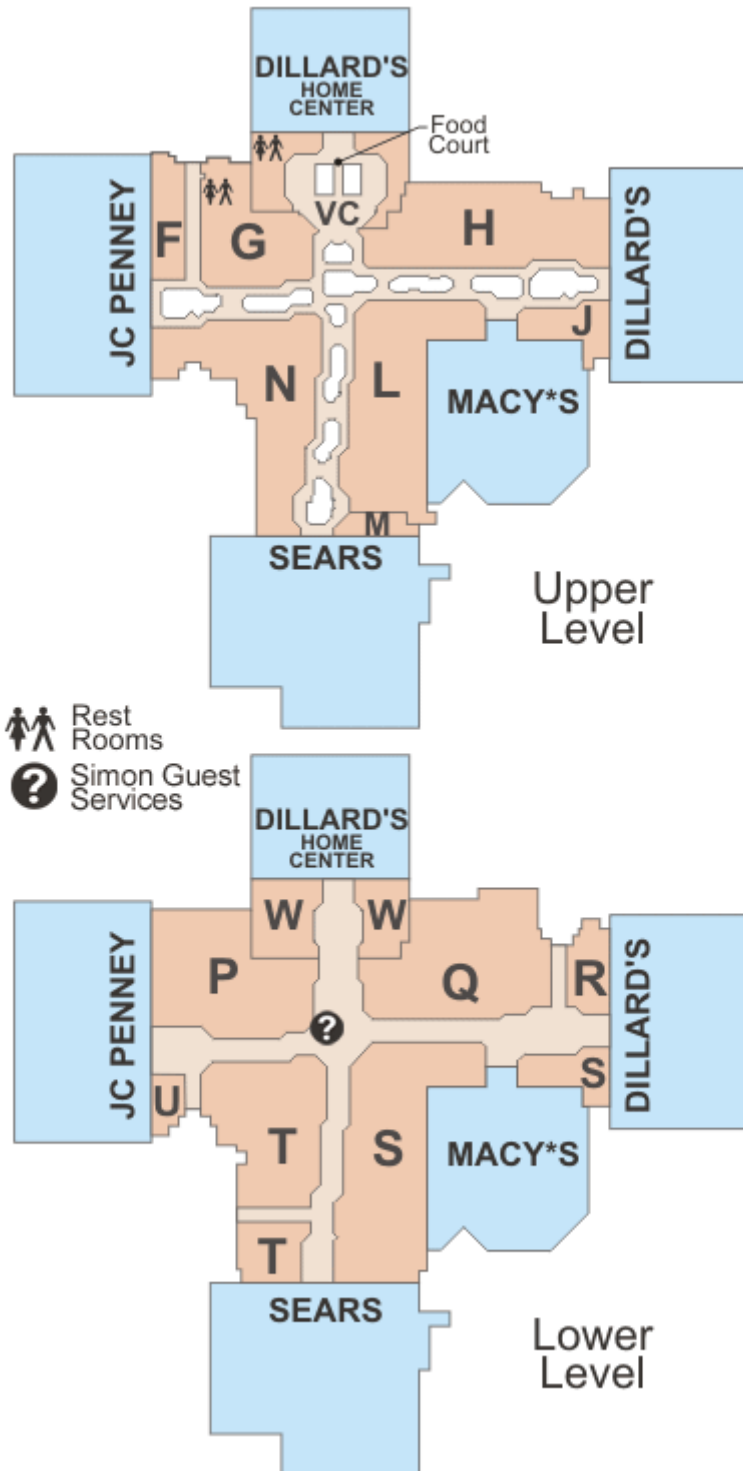

Ingram Park Mall

6301 NW Loop 410
San Antonio, TX 78238

Distance from hotel: 13 miles, 18 minutes
210-684-9570

STORE	LOCATION	PHONE
5-7-9 Shop	S-8	(210) 523- 7717
A'GACI	L11	(210) 681- 8922
Aeropostale	L8	(210) 521- 4790
Allure Jewelers	P3	(210) 520- 8786
American Eagle Outfitters	G6	(210) 509- 6463
Anne's Old Fashioned Ice Cream	T-13	(210) 684- 9663
Arbys	VC4	(210) 520- 9111
Auntie Anne's Pretzels	K16	(210) 256- 6800
Bakers	L14	(210) 681- 2238
Bath & Body Works	S10	(210) 522- 0613
Bealls	P1	(210) 684- 7870
Bloom	T4	(210) 509- 7749
Body Central	N13	(210) 523-

STORE	LOCATION	PHONE
		8691
Bourbon St. Candy	H4	(210) 680- 9941
Buckle	H10	(210) 682- 2617
By Edward	L7-B	(210) 520- 1116
Carlton Cards	N5	(210) 684- 7783
Cento & Fanti	VC2	(210) 647- 1288
Charlotte Russe	S16	(210) 767- 0801
Chick-fil-A	VC9	(210) 684- 6521
Children's Place, The	S14	(210) 682- 7710
Christopher & Banks	N11	(210) 523- 1183
Claire's Boutique	L18	(210) 684- 5744
Clearstream Wireless	S19	(210) 256- 8214
Consumer Credit Research	T16-A	(210) 509- 8920
Cyber Zone	W6	(210)

STORE	LOCATION	PHONE
		520-9800
Dallas Cowboys Pro Shop	W4	(210) 543-8575
Deb	L07	(210) 682-5117
Deck The Walls	S2	(210) 681-7510
Dillard's		(210) 681-7970
Dillard's Home		(210) 681-7970
Disney Store, The	P4e	(210) 509-6256
Express	Q16	(210) 684-8207
Express Men	Q10a	(210) 680-0757
EyeMasters	R6	(210) 680-5173
Famous Wok	VC 6	(210) 647-4113
Fast Fix Jewelry Repair	K7	(210) 680-9121
Finish Line	G4	(210) 520-4596

STORE	LOCATION	PHONE
Foot Locker	R3	(210) 681- 9283
Footaction USA	P4c	(210) 681- 5390
Frederick's of Hollywood	L16	(210) 684- 8458
Fruit of the Isle	VC12	(210) 509- 0512
fye - For Your Entertainment	S18	(210) 681- 4950
GameStop	Q4b	(210) 543- 1359
Gap	H7	(210) 543- 8417
GapBody	H7a	(210) 543- 8417
GNC	Q1	(210) 523- 6262
Gold Center	K-10	(210) 684- 7786
Gordon's Jewelers	S12	(210) 681- 6700
Great American Cookie Co.	T12	(210) 684- 4302
Gymboree	P4d	(210) 523-