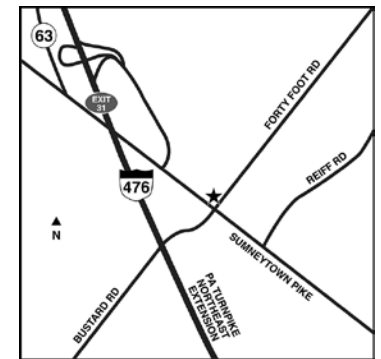

ATTRACTIONS

Evansburg State Park • Merrymeade Farm • Morgan Log House • Longwood Gardens • Valley Forge Park • Dorney Park & Wildwater Kingdom • The Shops at Valley Square • Elmwood Park Zoo • Downtown Philadelphia

DIRECTIONS

From Philadelphia International Airport:
Head east on Departures Rd. Travel 0.9 miles and take the ramp on the LEFT onto I-95 S. Travel 5.7 miles and take exit 7 to merge onto I-476 N (Partial toll road). Travel 30.9 miles and take exit 31 for PA-63 toward Lansdale (Partial toll road). Travel 0.6 miles and turn left onto Sumnerytown Pike. The hotel will be ahead on the left.