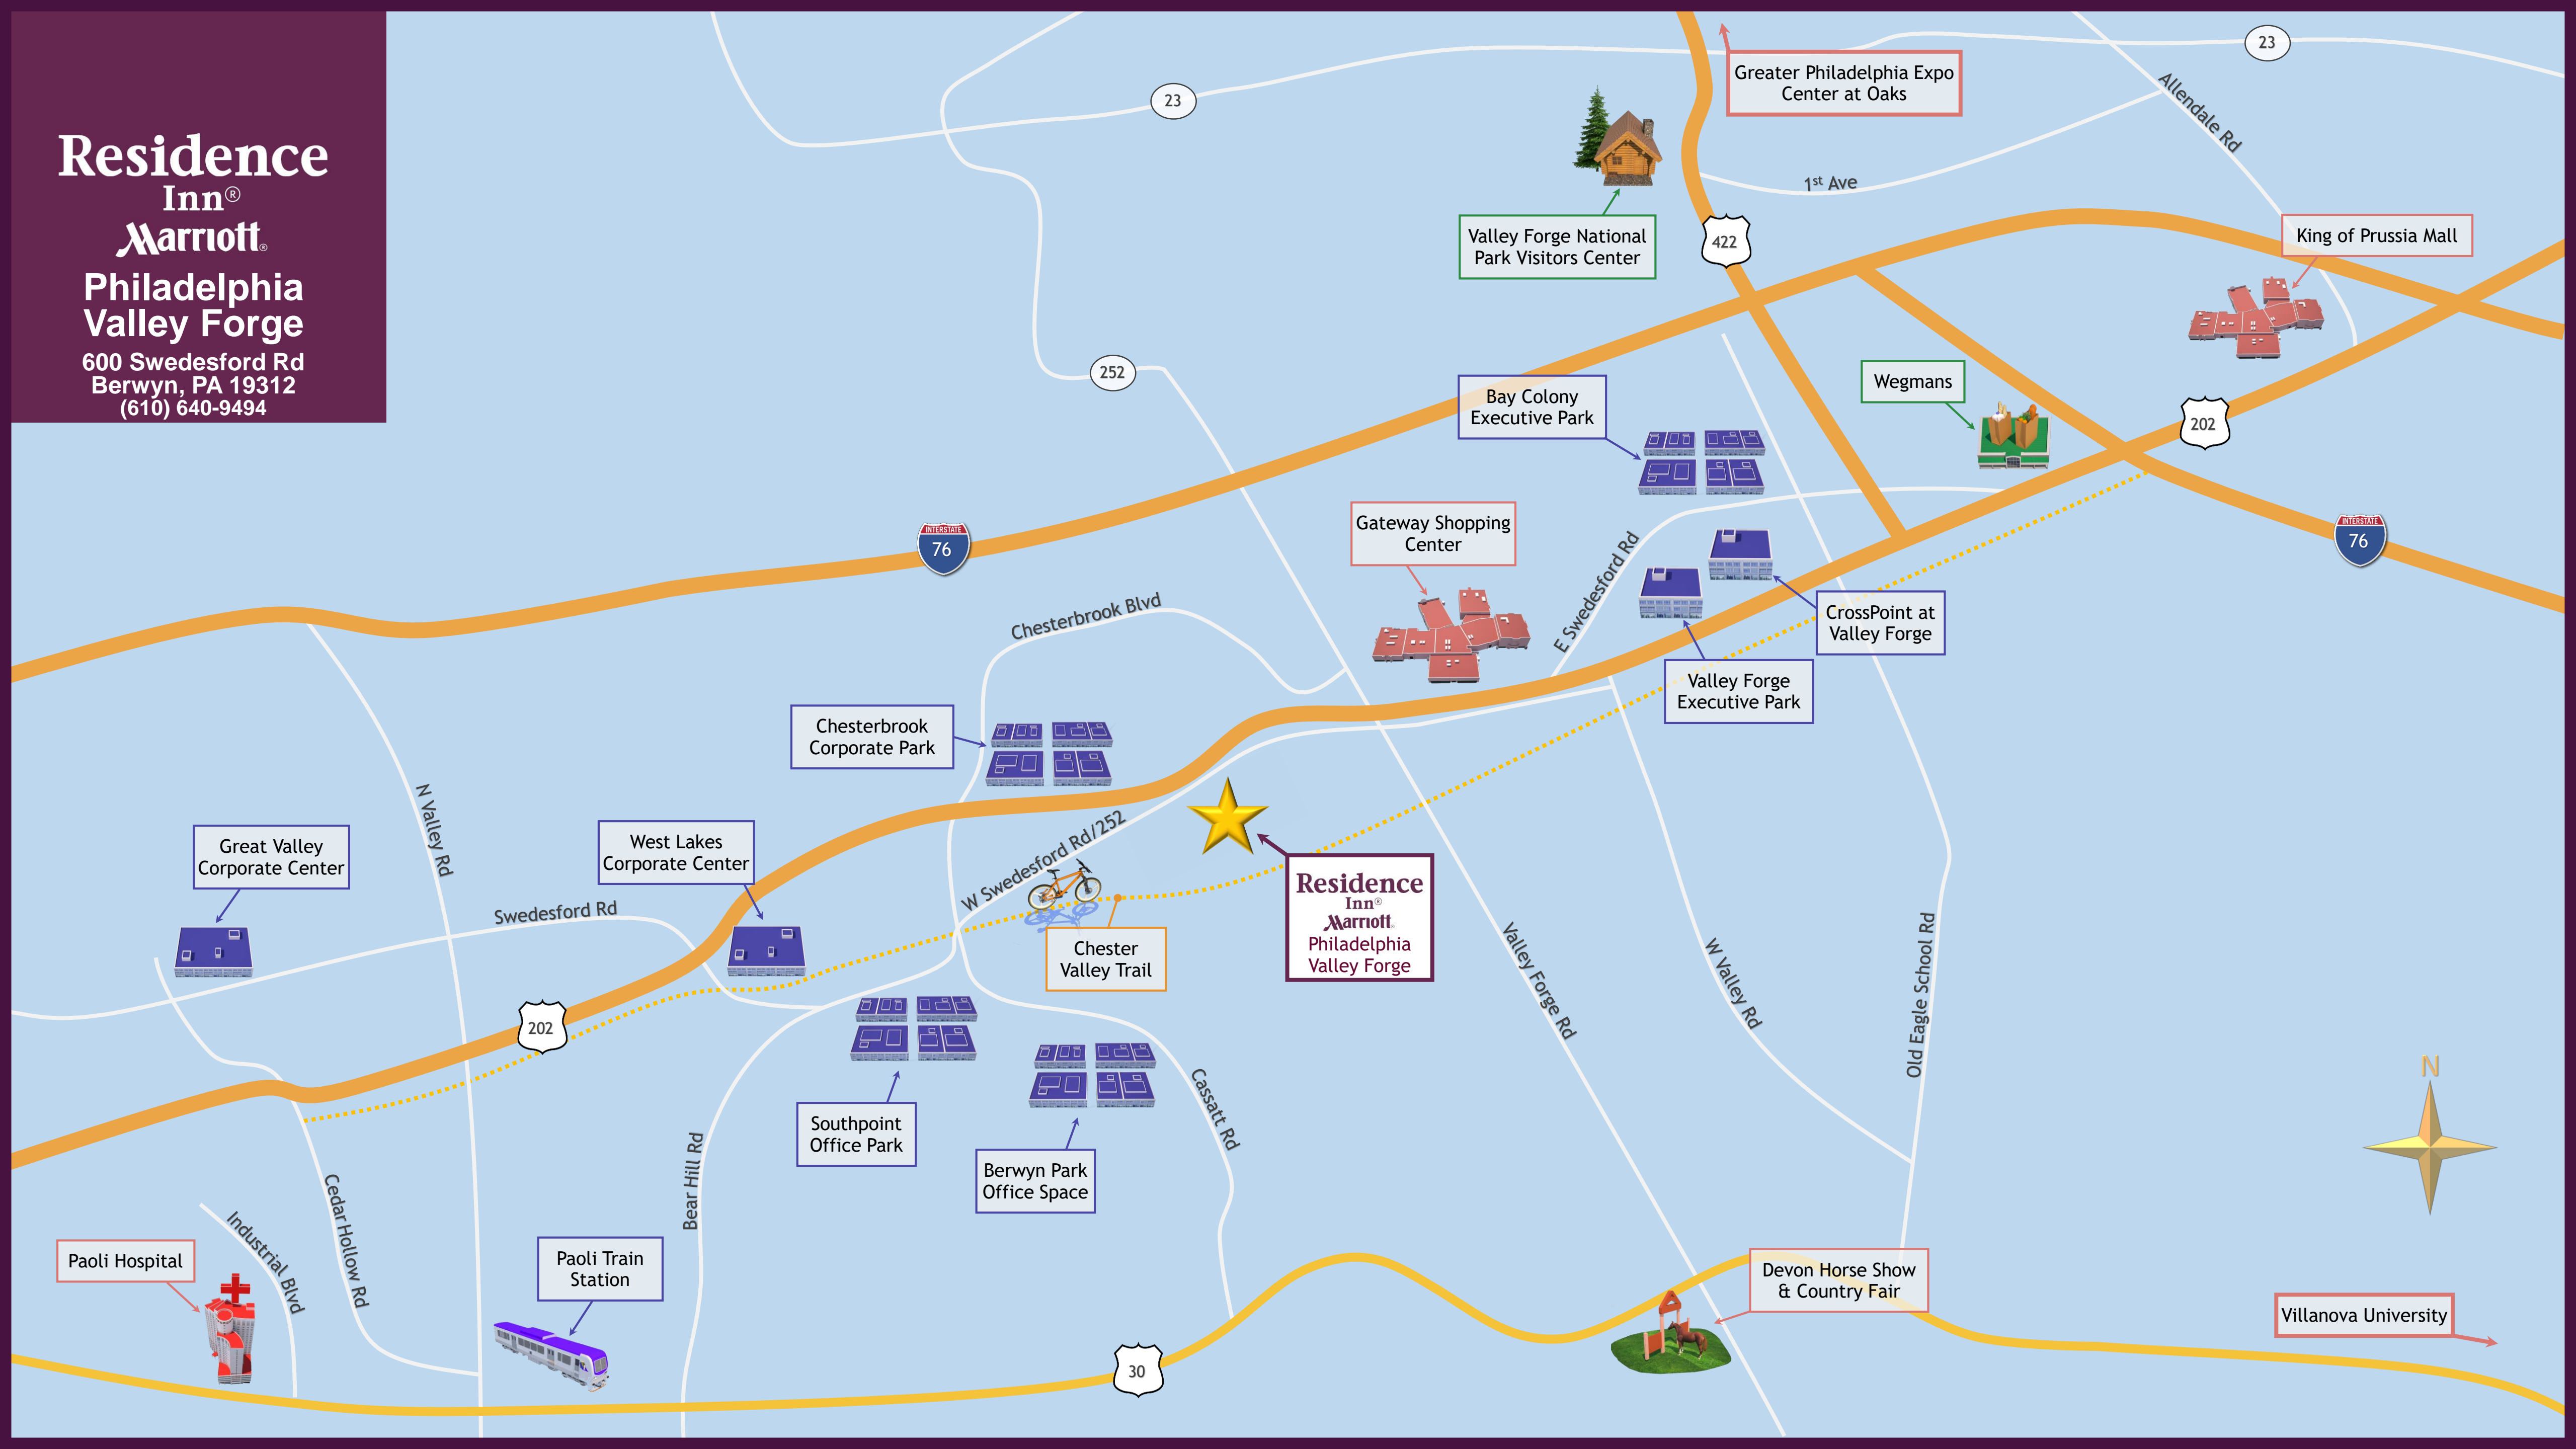

Residence Inn[®]

Marriott[®]

Philadelphia Valley Forge

600 Swedesford Rd
Berwyn, PA 19312
(610) 640-9494

Greater Philadelphia Expo Center at Oaks

Valley Forge National Park Visitors Center

King of Prussia Mall

Bay Colony Executive Park

Wegmans

Gateway Shopping Center

CrossPoint at Valley Forge

Valley Forge Executive Park

Chesterbrook Corporate Park

Great Valley Corporate Center

West Lakes Corporate Center

Residence Inn[®]
Marriott[®]
Philadelphia Valley Forge

Chester Valley Trail

Southpoint Office Park

Berwyn Park Office Space

Paoli Train Station

Devon Horse Show & Country Fair

Villanova University

Paoli Hospital