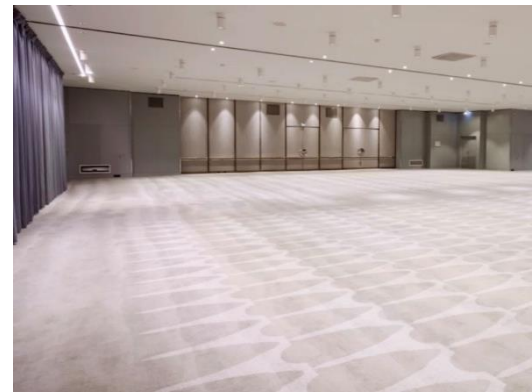

INSPIRING CUISINE

One of the most mythic jazz scene in Paris since 1975, the JAZZ CLUB ETOILE beats at the heart of the hotel: Bar & restaurant all day long to taste the Chef's Cuisine, Petit Plates and Signature cocktails... Live concerts: connection between all jazz styles, from blues to revisited pop, to share a unique moment with talented artists. Can be privatized.

LE PATIO ETOILE

The hotel interior garden can also be privatized.

EXCLUSIVE BENEFITS

Optimize your meetings and events with Marriott Bonvoy™ Events.

Our experts assist you in every detail to coordinate your event and guarantee its success. Earn points for each meeting or event eligible that you plan at participating hotels in our different brands*. Then redeem your points for free nights at one of our 6,900 Marriott Bonvoy hotels worldwide or unforgettable experiences with Marriott Bonvoy™ Moments and much more ...

* The following brands not participating in the Marriott Bonvoy Events program: Marriott Executive Apartments®, Residence Inn®, TownePlace Suites®, Design Hotels™, Bulgari Hotels & Resorts, The Ritz-Carlton Reserve® and Vistana properties

STATE-OF-THE-ART MEETING SPACE,
INSPIRING CUISINE AND MODERN
DESIGN ELEMENTS STIMULATE NEW
IDEAS, CREATING LIMITLESS
OPPORTUNITIES FOR ENGAGEMENT
AND DISCOVERY.

N 48° 52' E 2° 17'
DESTINATION UNLOCKED

VIRTUAL
VISIT