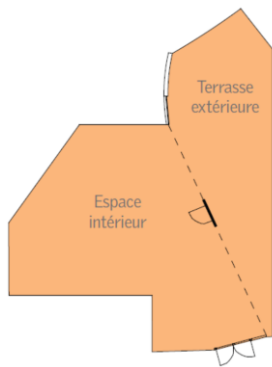

TERRASSE EIFFEL