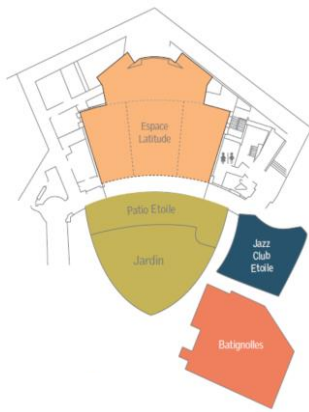

NIVEAU LOBBY LEVEL SPACES