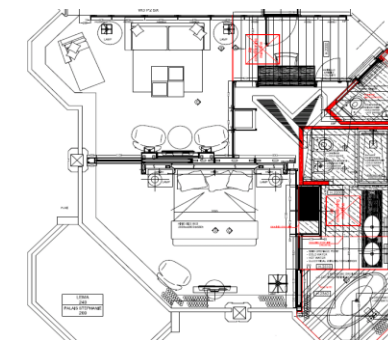

JW MARRIOTT CANNES
50 BD DE LA CROISSETTE · BP 224 · 06414 CANNES CEDEX · FRANCE
TEL : +33 (0)4 92 99 70 00
www.jwmarriottcannes.com
www.jwmarriottcannes.fr

PRESTIGE SUITE SEA VIEW

From 55 sqm

MAIN ENTRANCE
BATHROOM WITH BATH AND SHOWER, SEPARATE TOILET AND BIDET OF 14.00 M²
BEDROOM OF 18M² WITH SEA VIEW
TV, SEPARATE DRESSING 3.50 sqm, MINI-BAR