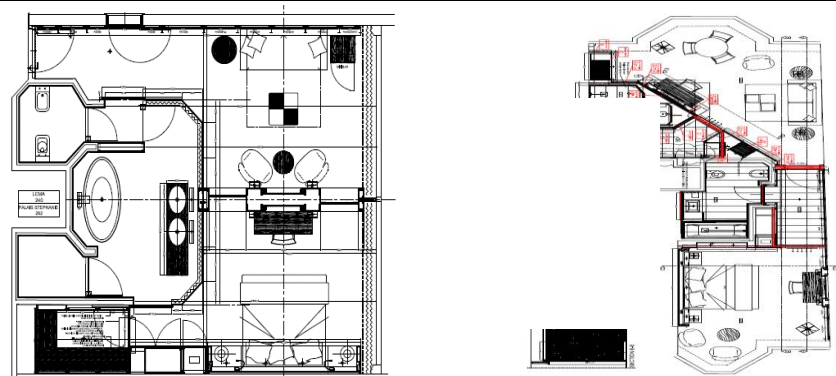

JW MARRIOTT CANNES
50 BD DE LA CROISSETTE · BP 224 · 06414 CANNES CEDEX · FRANCE
TEL : +33 (0)4 92 99 70 00
www.jwmarriottcannes.com
www.jwmarriottcannes.fr

PRESTIGE SUITE SEA VIEW

From 55 sqm

MAIN ENTRANCE
BATHROOM WITH BATH AND SHOWER, SEPARATE TOILET AND BIDET OF 14.00 M²
BEDROOM OF 18M² WITH SEA VIEW
TV, SEPARATE DRESSING 3.50 sqm, MINI-BAR