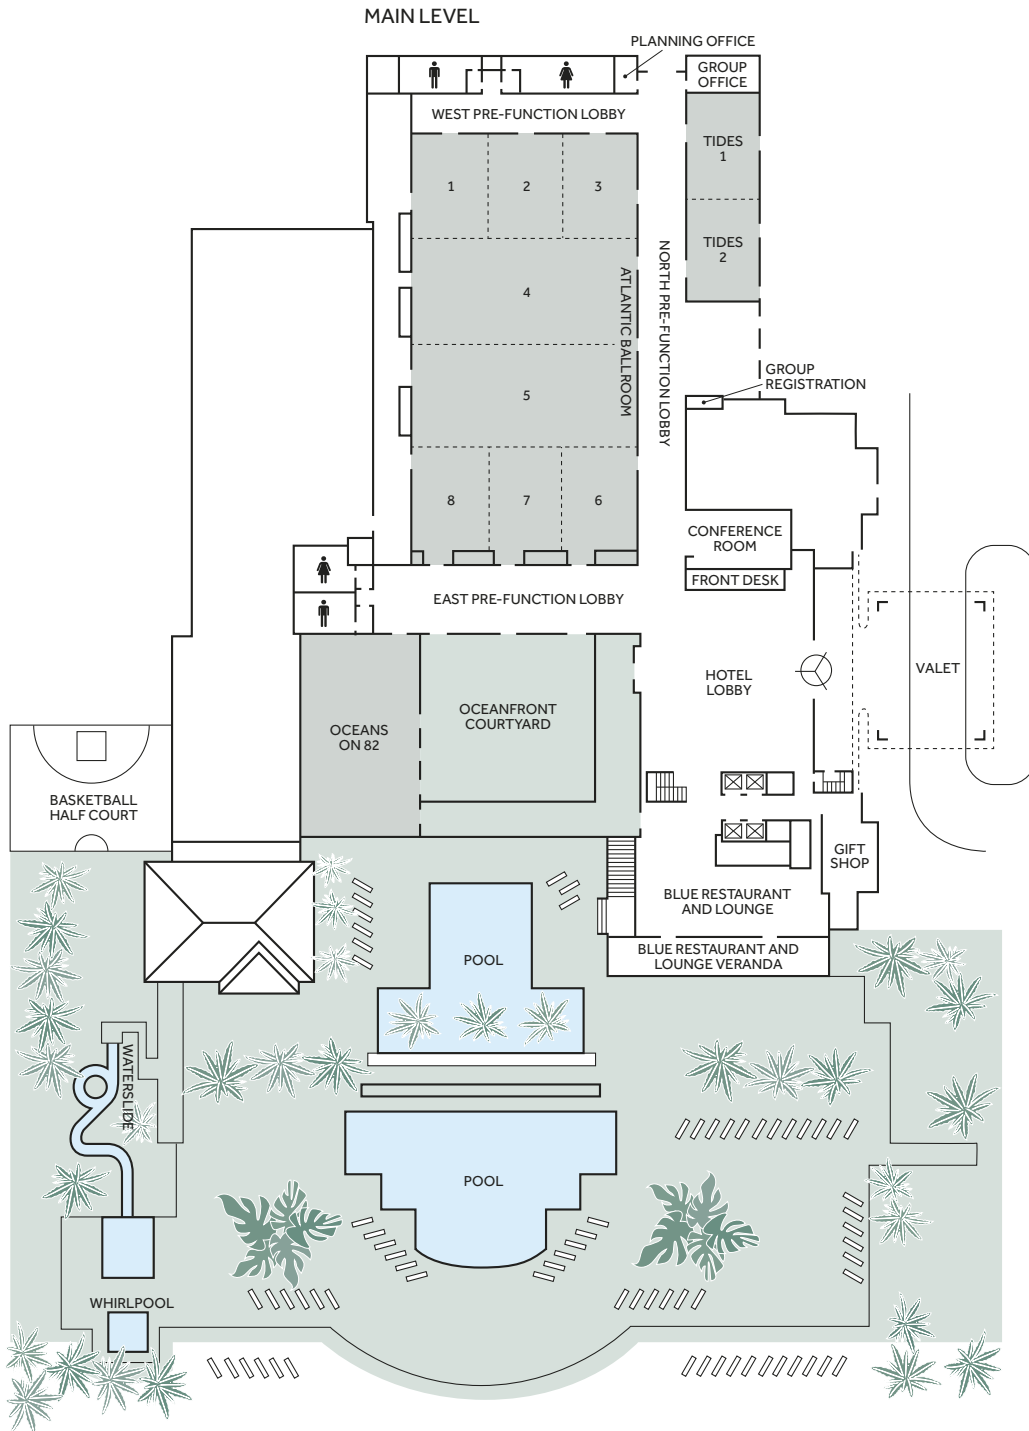

MARRIOTT RESORT
MYRTLE BEACH
GRANDE DUNES

MARRIOTT MYRTLE BEACH RESORT & SPA AT GRANDE DUNES

8400 Costa Verde Drive, Myrtle Beach, SC 29572
843.449.8880 | Marriott.com/MYRGD

MARRIOTT RESORT
MYRTLE BEACH
GRANDE DUNES

LOWER LEVEL