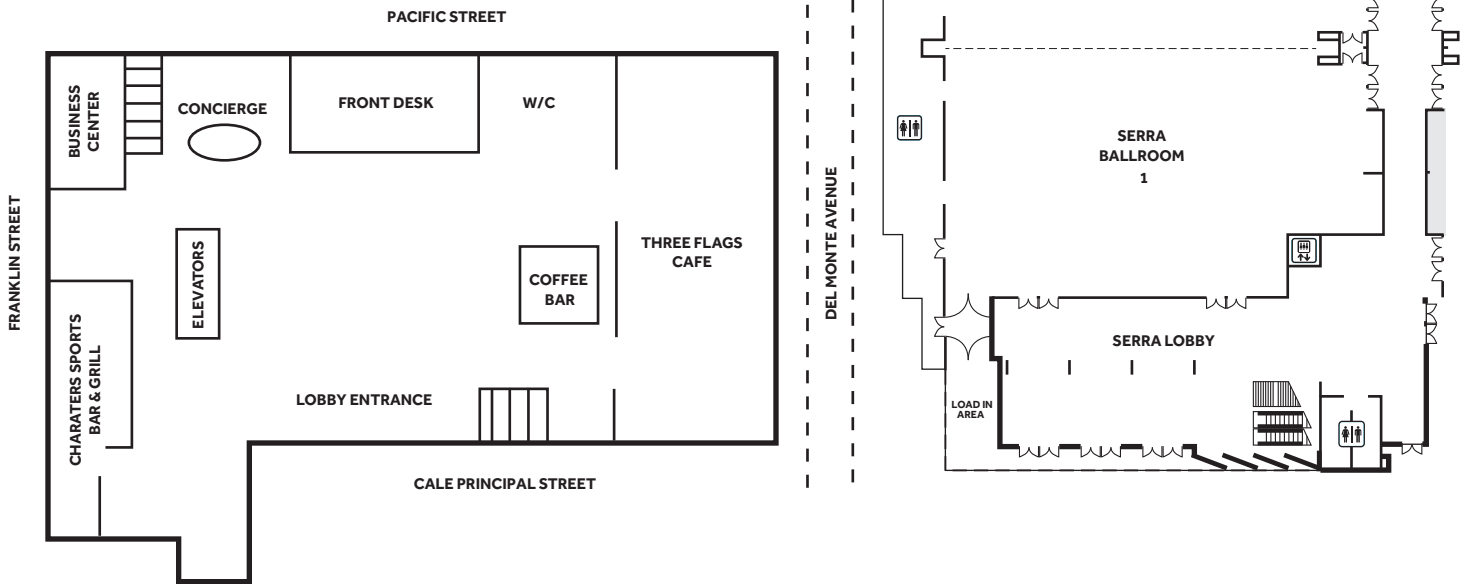

MEZZANINE FLOOR

GROUND FLOOR

MONTEREY MARRIOTT

350 Calle Principal, Monterey. CA 93940

T: 831.649.4234 | F: 831.372.2968