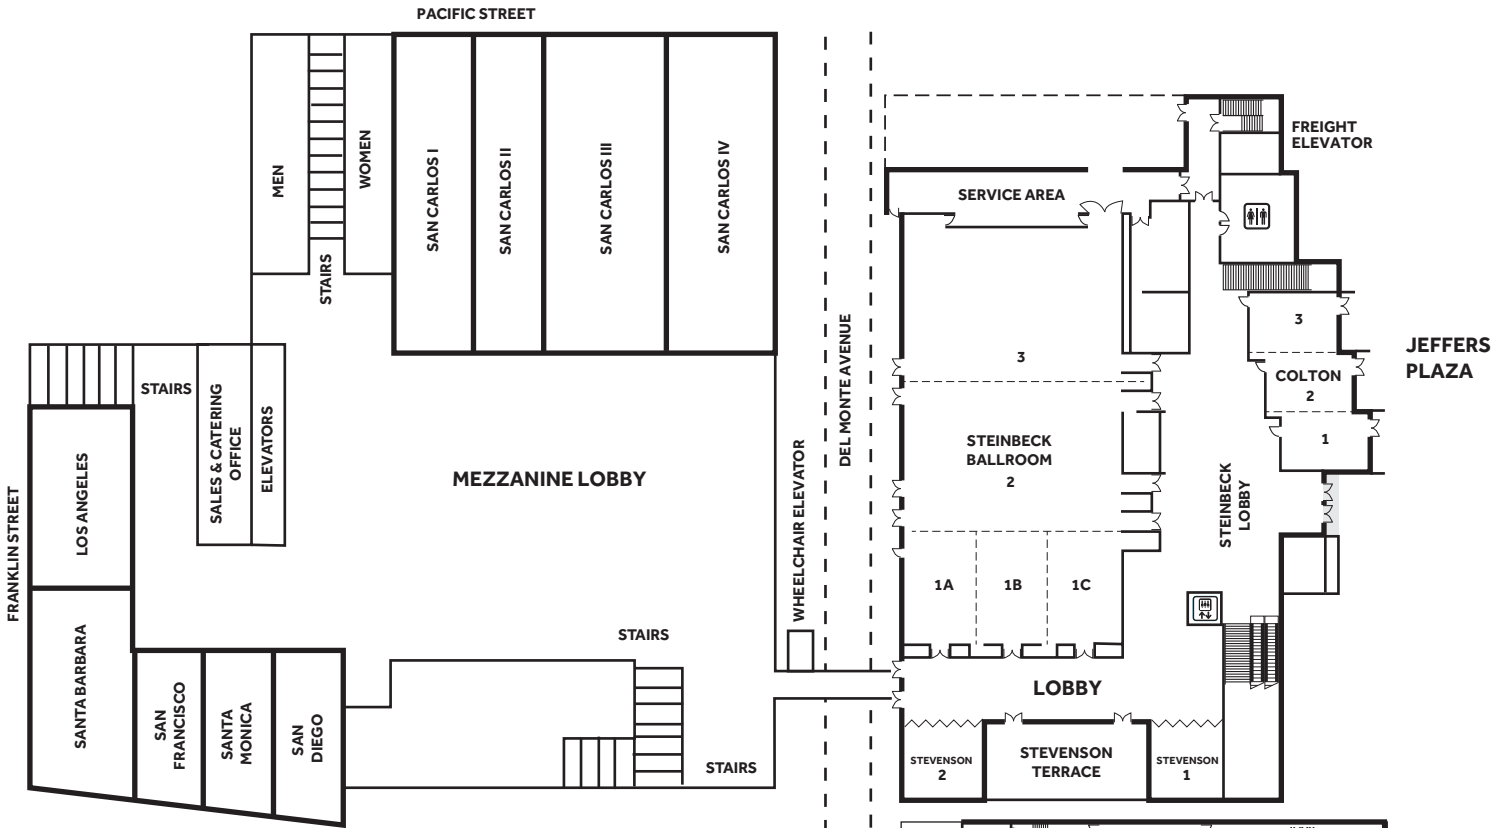

MEZZANINE FLOOR

GROUND FLOOR

MONTEREY MARRIOTT

350 Calle Principal, Monterey. CA 93940

T: 831.649.4234 | F: 831.372.2968