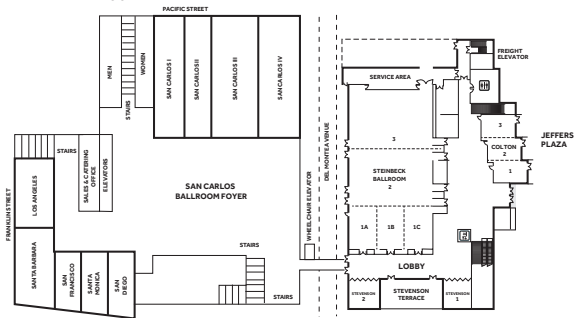

MEZZANINE FLOOR