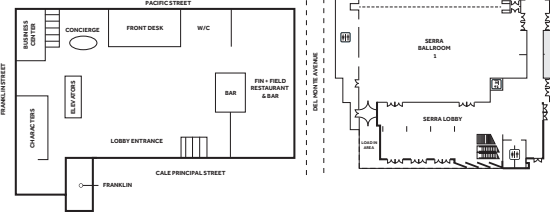

GROUND FLOOR

DIMENSIONS

CAPACITY

	L x W x H	Sq. Ft.	Theater	Schoolroom	Conference	U-Shape	Reception	Banquet
MEETING ROOM								
San Carlos Ballroom	52x156x11.6	8,100	820	350			800	500
San Carlos I	55x26x11.6	1,215	110	70	40	40	150	60
San Carlos II	55x26x11.6	1,215	110	70	40	40	150	60
San Carlos III	52x60x11.6	2,430	235	140	60	48	300	180
San Carlos IV	47x52x11.6	2,025	180	100	40	48	250	120
Ferrantes Bay View	55x64x10	3,520	150	120	36	54	300	180
Los Angeles	20x41x12	684	48	36	32	30	70	40
Santa Barbara	21x28x12	486	30	24	20	21	50	30
San Francisco	18x27x12	384	30	20	20	21	40	30
Santa Monica	21x27x12	432	36	24	20	21	50	30
San Diego	23x28x12	528	36	24	20	21	50	30
Salon 201 or 205	18x26x8	465	21	10	16		40	30
Salon 207 or 209	18x39x8	702	35	24	24		75	40
Characters	47x29x10.5	1,950	90	51	30	34	120	60
MONTEREY CONFERENCE CENTER								
Serra Grand Ballroom (combined)	135x140x15	19,150	2,200	1,260			2,100	1,300
Serra I	78x135x15	10,500	1,100	700			1,050	460
Serra II	64x135x15	8,650	800	550			775	450
Steinbeck Ballroom (combined)	70x139x18	9,730	1,000	550			950	550
Steinbeck 1 (combined)	48x70x18	3,430	325	160			300	150
Steinbeck 1A	22x40x18	880	95	56			85	50
Steinbeck 1B	24x40x18	960	100	56			95	60
Steinbeck 1C	22x40x18	880	95	56			85	50
Steinbeck 2	39x70x18	2,730	275	156			250	140
Steinbeck 3	48x70x18	3,430	325	160			300	150
Colton (combined)	29x57x12	1,653	160	90			150	120
Colton I	19x29x12	551	50	37			50	40
Colton II	19x29x12	551	50	37			50	40
Colton III	19x29x12	551	50	37			50	40
Stevenson I	23x22x12	506		24				32
Stevenson II	27x22x12	594		31				32
Stevenson Terrace	55x29	1,595					150	100

MONTEREY MARRIOTT

350 Calle Principal, Monterey, CA 93940

LOCATION

Conveniently located in the heart of Monterey's historic downtown district • Easy walking distance to a wide variety of Monterey's top attractions, including the Monterey Bay Aquarium

GUEST SERVICES

Committed to a smoke-free environment • Concierge desk • Full-service business center • High-speed Internet access • Room service, 6 am – 11 pm • Safe-deposit boxes at front desk • Valet parking

ACCOMMODATIONS

341 Guest Rooms including 22 Suites • ADA-accessible rooms • 4 parlors • Individual climate control • Smoke detectors and sprinklers • Telephone with voice mail and data ports • Wireless High-speed Internet access

RESTAURANTS & LOUNGES

Lobby Coffee Bar serving Starbucks® • Fin + Field Restaurant and Bar

RECREATION & LEISURE

Bike and hiking trails nearby • Del Monte Beach (0.2 miles) • Heated outdoor pool & whirlpool • Sailing, scuba diving and surfing nearby

ATTRACTIONS

17-Mile Drive • Big Sur/Scenic Highway One • Cannery Row • Fisherman's Wharf • Historic Monterey/Path of History • Monterey Bay Aquarium • Monterey County Vineyards • National Steinbeck Center • Point Lobos State Reserve • Whale watching

MEETING FACILITIES