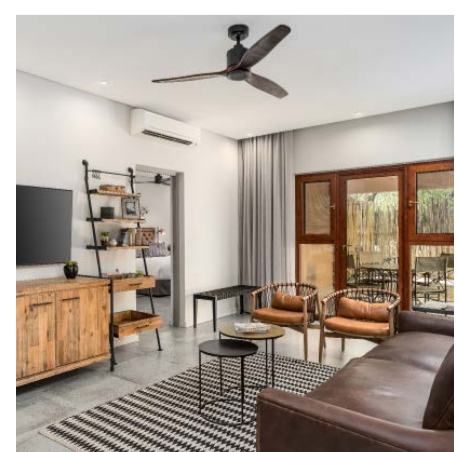

1

NKANYI SUITE

20

GUEST TWIN & SLEEPER COUCH

33

FAMILY ROOMS WITH TWO QUEEN BEDS