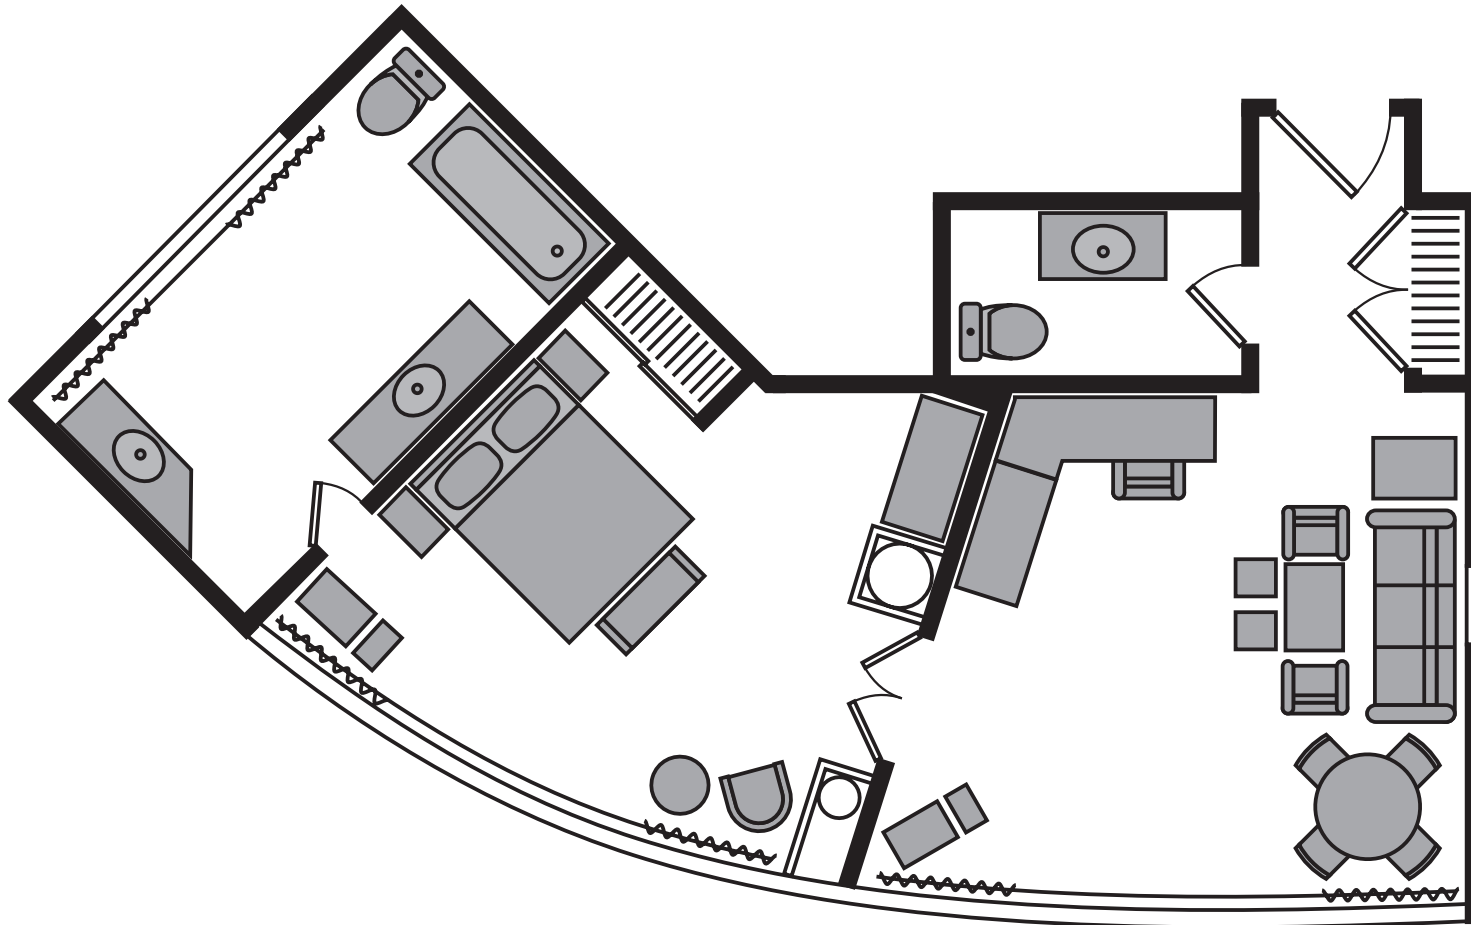

Premier Corner Suite

RENAISSANCE MOSCOW MONARCH CENTRE HOTEL
31A Leningradsky Prospect Bld.1 Moscow Russia 125284
t: 7 495 995 00 09 reservations@renaisancemcmoscow.ru
renaisancemonarchmoscow.com renaisancemonarchmoscow.ru