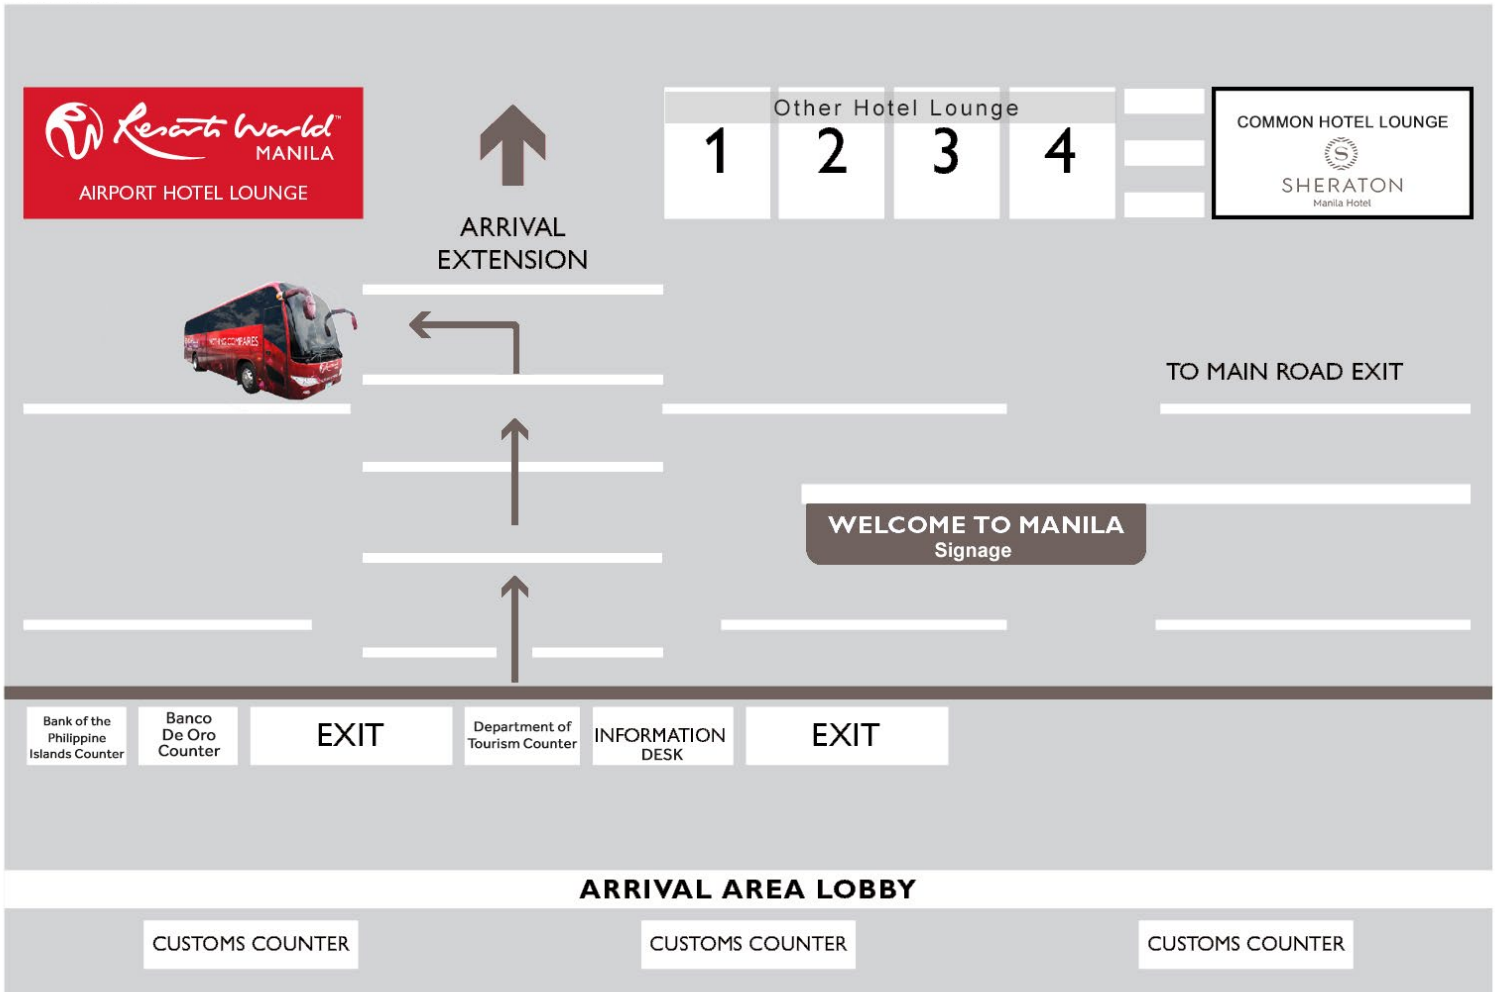

# AIRPORT MAPS FOR SHUTTLE AND PICK UP SERVICES

# NAIA TERMINAL 1

MEETING OUR HOTEL REPRESENTATIVE AT THE AIRPORT

## DIRECTIONS:

Exit Gate 2 after Customs Area and turn right as you cross the street towards the Airport Hotel Lounge.

You may contact our Airport Host at +63 9178597502.

80 Andrews Avenue, Pasay City 1309 Philippines

## WAY TO SHERATON MANILA HOTEL'S SHUTTLE SERVICE