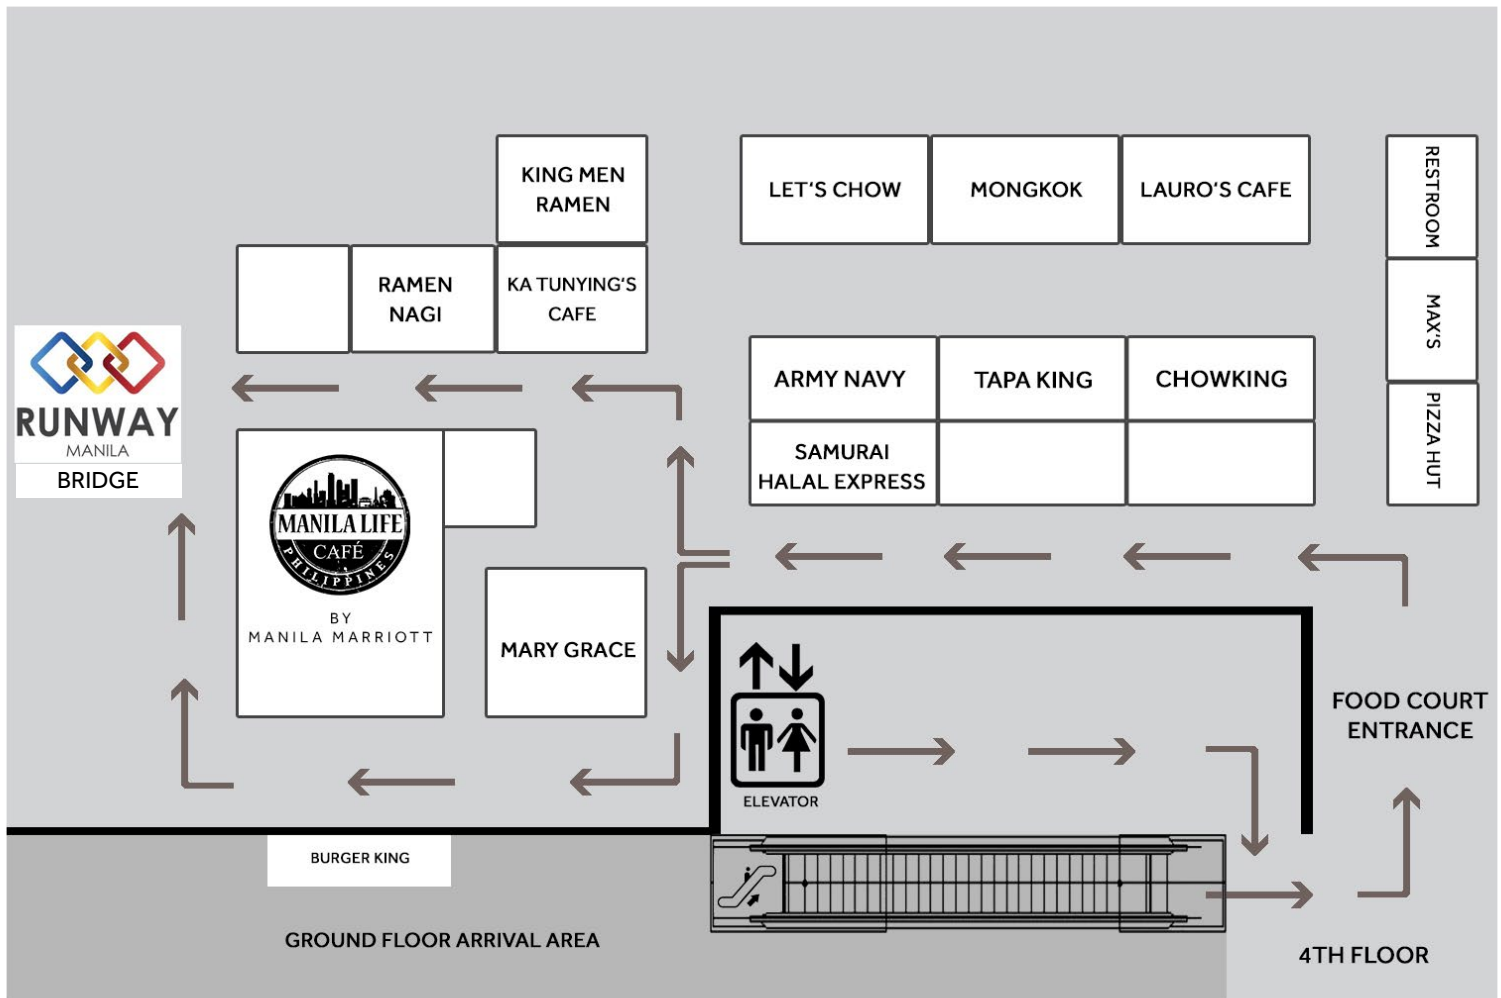

## WAY TO SHERATON MANILA HOTEL'S SHUTTLE SERVICE

## DIRECTIONS:

From arrival, take the elevator or escalator going to 4th floor. Enter the food court then turn left. You can take either left or right side from the first corner. Runway Manila is in front of Manila Life Cafe. You may contact our Airport Host at +63 9178597502.