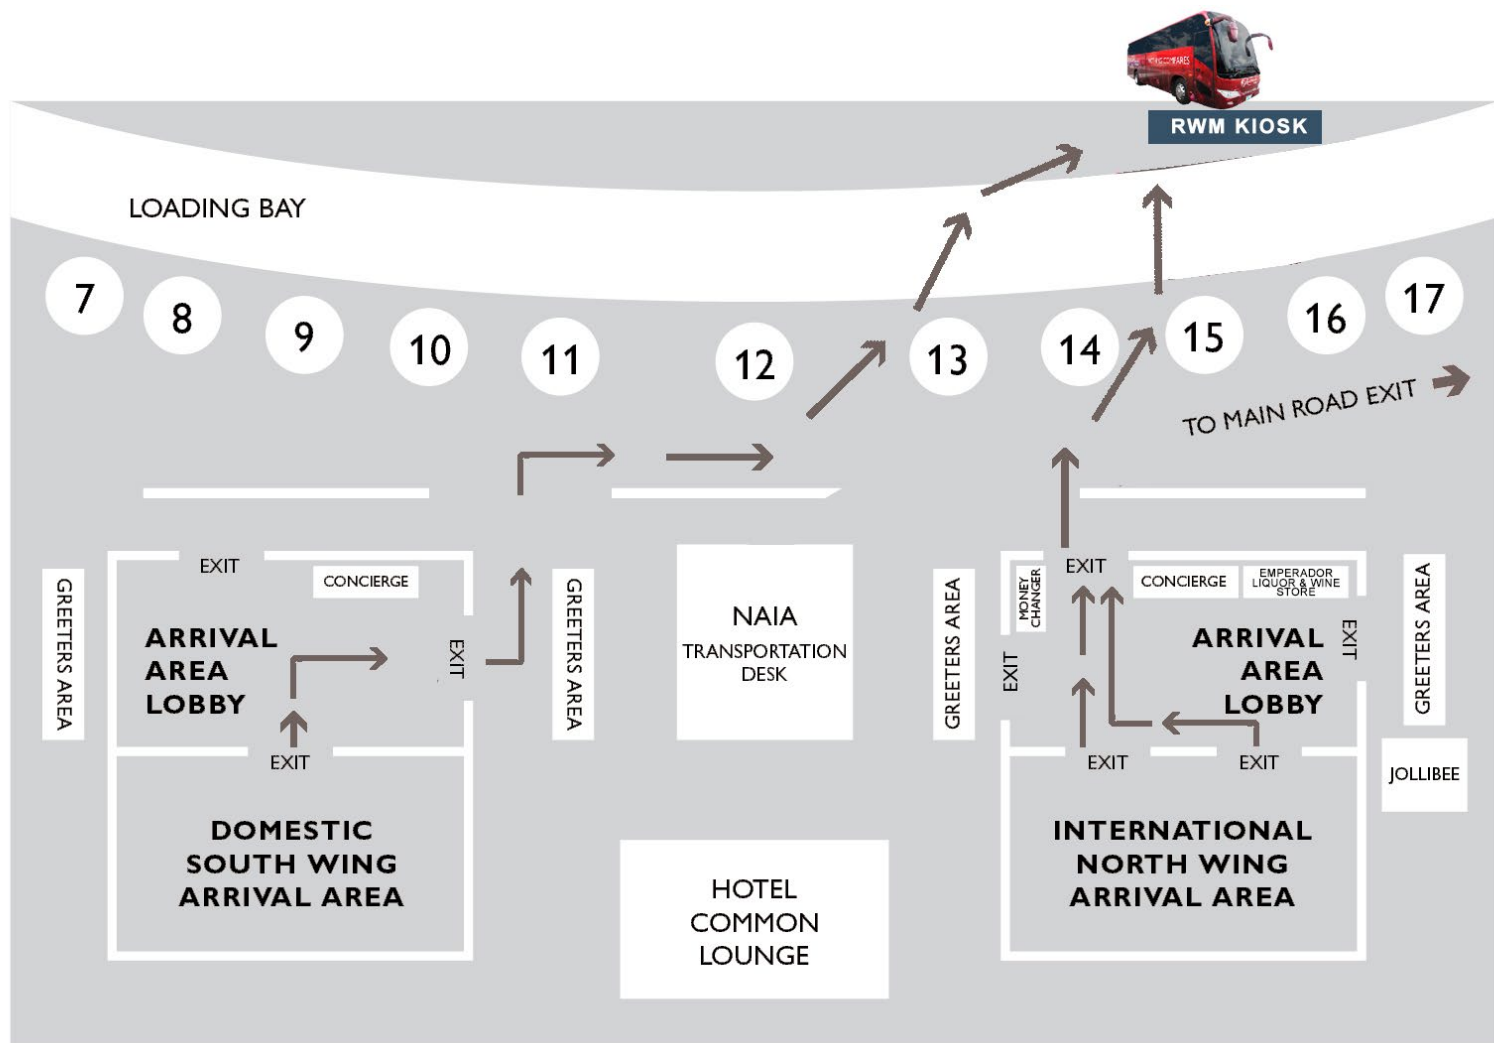

## DOMESTIC & INTERNATIONAL ARRIVAL

MEETING OUR HOTEL REPRESENTATIVE AT THE AIRPORT

### DIRECTIONS:

For Domestic, take South Wing Exit and proceed to Arrival Area Lobby. Take the exit on the right side towards the Greeters Area.  
For international, take North Wing Exit and proceed to Arrival Area Lobby. Take the exit on the left side towards the Greeters Area.  
You may contact our Airport Host at +63 9178597502.

## WAY TO SHERATON MANILA HOTEL'S SHUTTLE SERVICE