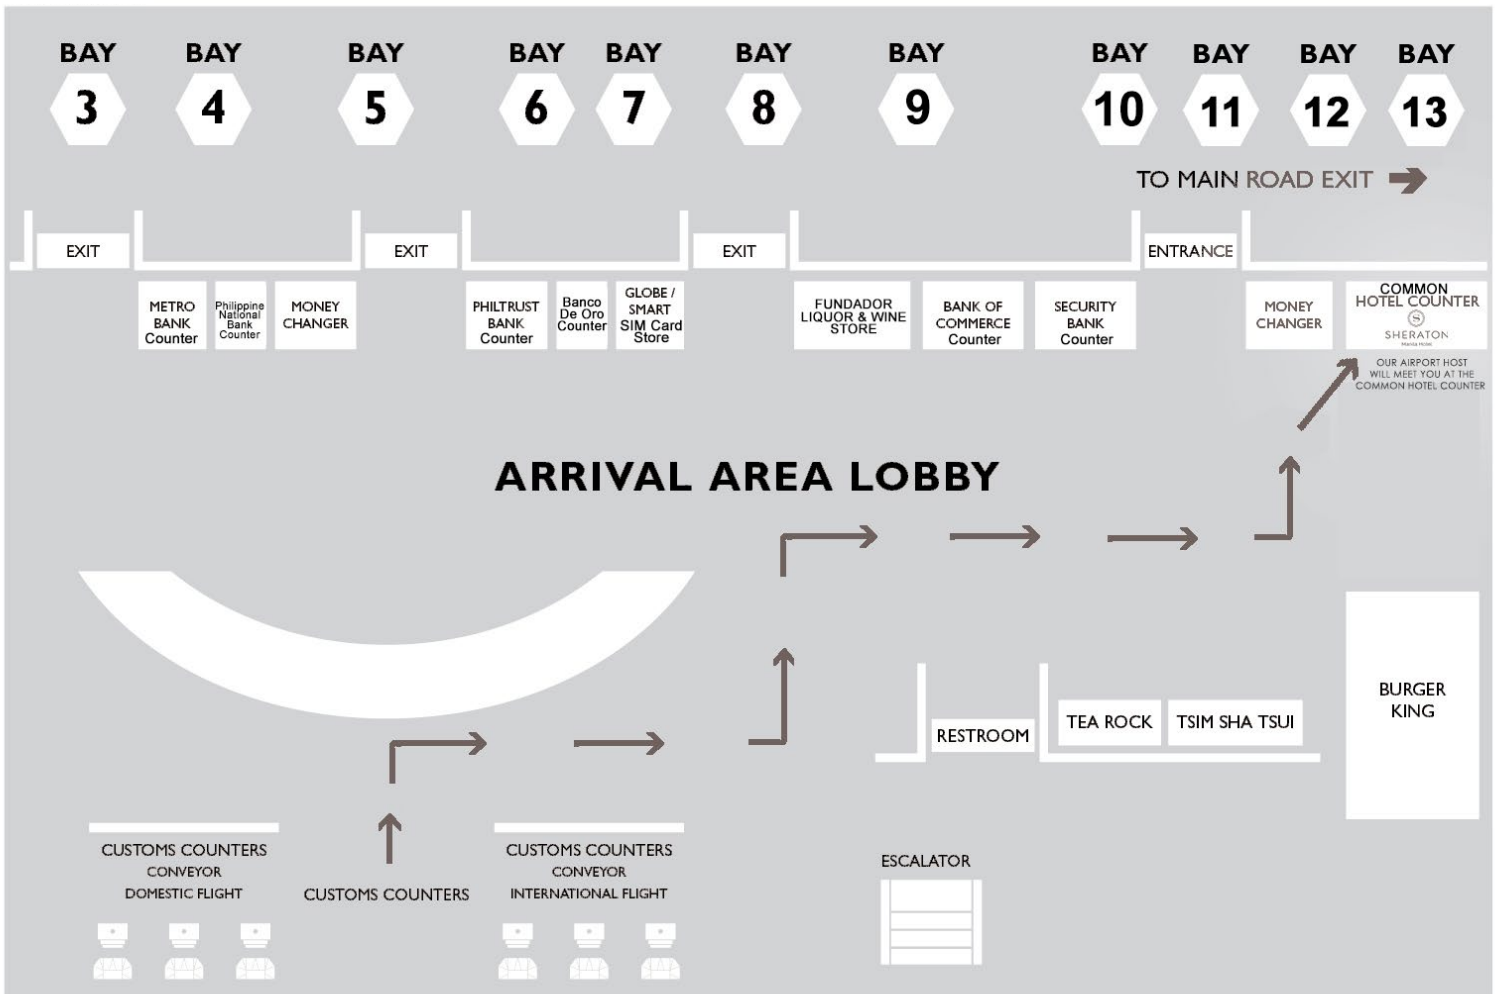

NAIA TERMINAL 3

MEETING OUR HOTEL REPRESENTATIVE AT THE AIRPORT

DIRECTIONS:

Take the right exit towards the Arrival Area Lobby and Proceed to the Hotel Counter.

You may contact our Airport Host at +63 9178597502.

80 Andrews Avenue, Pasay City 1309 Philippines

T 632 902 1800

www.sheratonmanila.com

Facebook Instagram Twitter @sheratonmanila