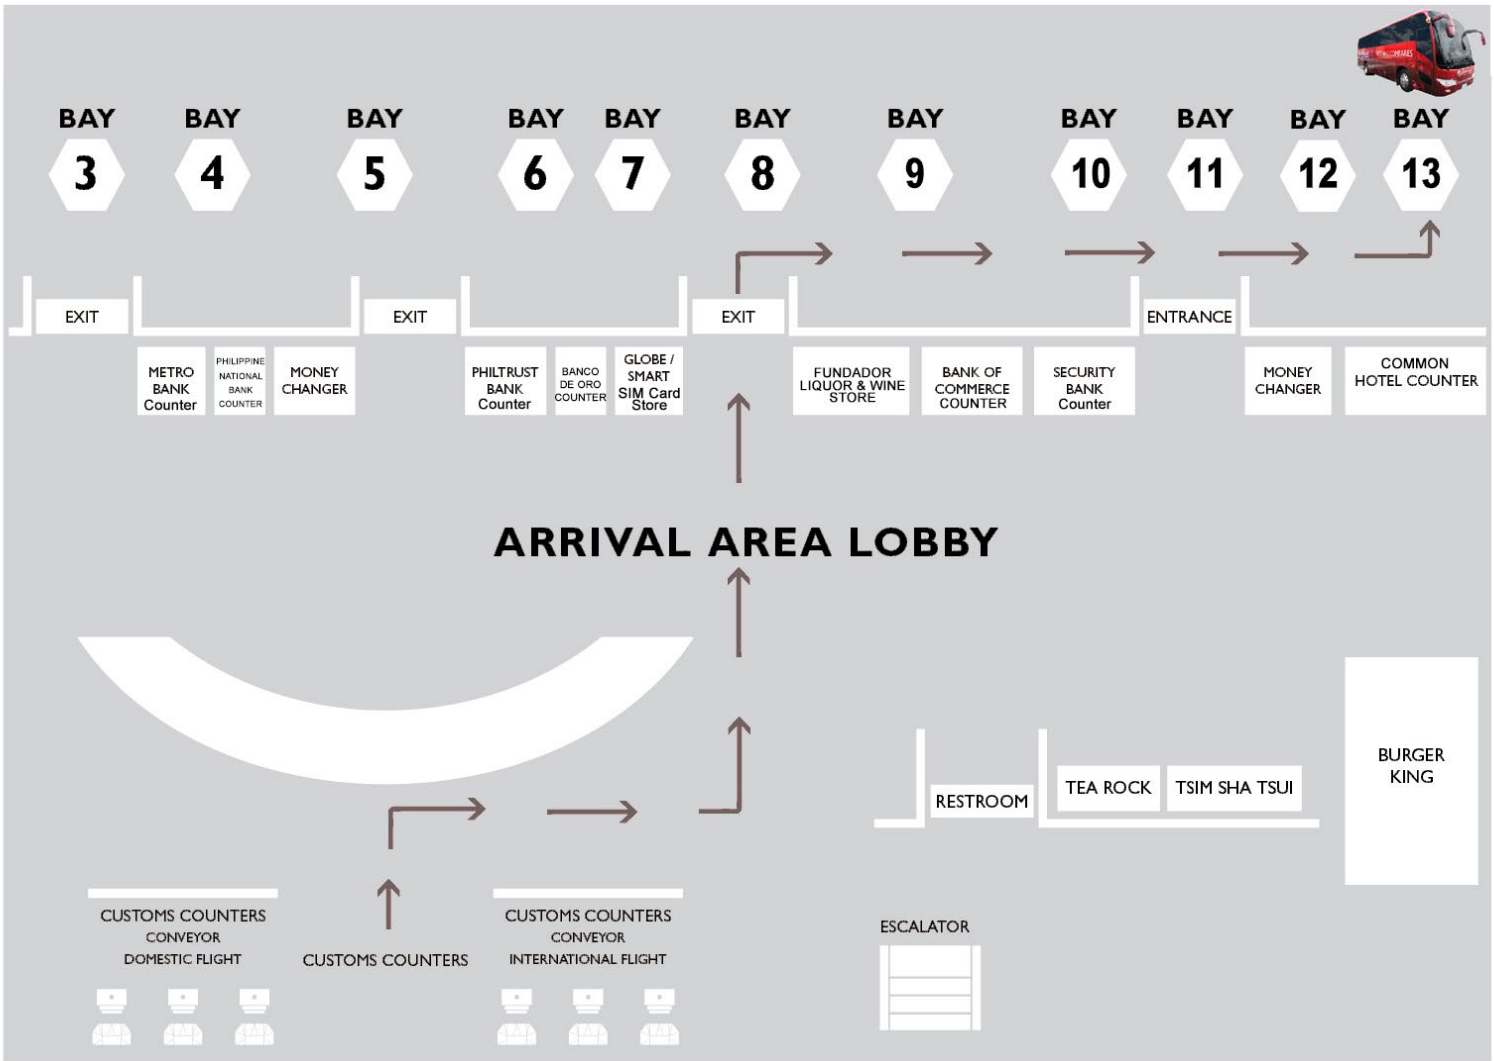

# NAIA TERMINAL 3

MEETING OUR HOTEL REPRESENTATIVE AT THE AIRPORT

## DIRECTIONS:

Take the right exit towards the Arrival Area Lobby and Proceed to the Hotel Counter.

You may contact our Airport Host at +63 9178597502.

80 Andrews Avenue, Pasay City 1309 Philippines

T 632 902 1800

www.sheratonmanila.com

Facebook Instagram Twitter @sheratonmanila

## WAY TO SHERATON MANILA HOTEL'S SHUTTLE SERVICE