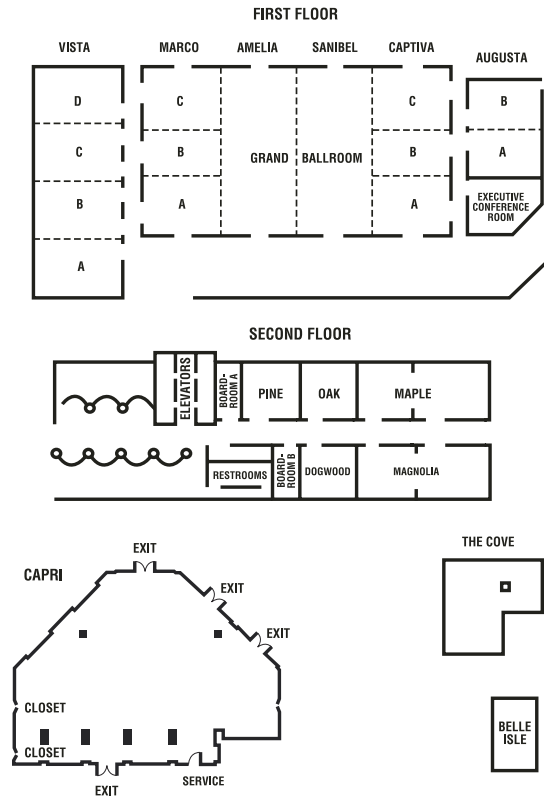

MARRIOTT ORLANDO AIRPORT LAKESIDE

7499 Augusta National Drive, Orlando, FL 32822

T 407.851.9000 | F 407.857.6211

OrlandoAirportMarriott.com

CAPACITY CHART

MEETING ROOM	DIMENSIONS		CAPACITY					
	WxLxH	Sq. Ft.	Theater	Schoolroom	Conference	U-Shape	Reception	Banquet
Grand Ballroom	132 x 77 x 13	10,645	900	550	-	-	800	750
Marco or Captiva	33 x 77 x 13	2,541	180	135	-	-	120	160
(A or C)	33 x 26 x 13	858	50	40	15	20	40	40
(B)	33 x 25 x 14	825	50	40	15	20	40	40
Amelia or Sanibel	33 x 77 x 14	2,541	180	135	-	50	120	160
Vista Ballroom	33 x 90 x 14	2,970	275	160	-	65	180	180
(A or D)	33 x 23 x 14	759	45	32	15	20	30	35
(B or C)	33 x 22 x 14	726	45	32	15	20	30	35
Augusta	29 x 40 x 14	1,160	70	42	20	27	45	52
(A or B)	20 x 20 x 14	580	35	24	12	14	17	20
Executive Conference Room	28 x 30 x 14	840	-	-	14	-	-	14
The Cove	33 x 28 x 9	834	45	36	20	20	40	40
Belle Isle	20 x 32 x 8	640	40	26	18	18	20	20
Boardroom A or B	21 x 21 x 8	252	15	6	10	8	10	10
Pine, Oak Dogwood	24 x 21 x 8	504	32	22	20	16	22	30
Maple, Magnolia	51 x 21 x 8	1,071	55	32	32	23*	70	60
Capri	78 x 57 x 10	3,702	150	120	30	40	170	150