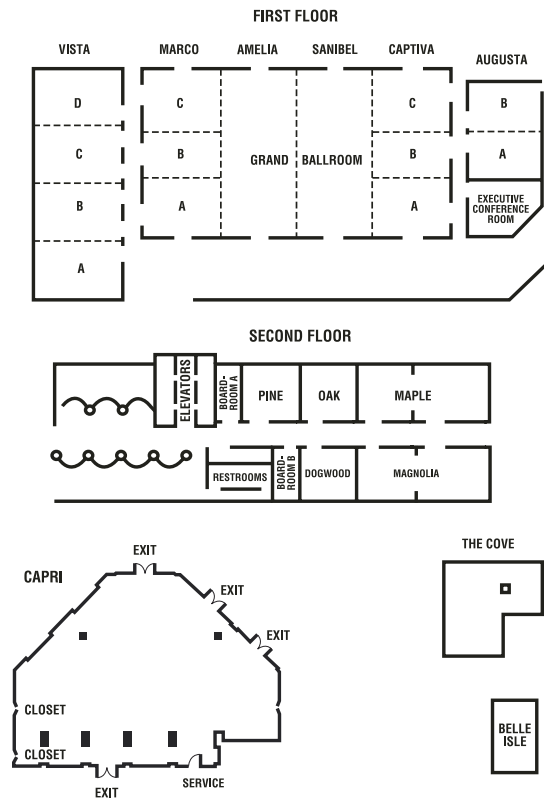

7499 Augusta National Drive, Orlando, FL 32822
 T 407.851.9000 | F 407.857.6211
 OrlandoAirportMarriott.com

CAPACITY CHART

MEETING ROOM	DIMENSIONS		CAPACITY					
	WxLxH	Sq. Ft.	Theater	Schoolroom	Conference	U-Shape	Reception	Banquet
Grand Ballroom	132 x 77 x 13	10,645	900	550	-	-	800	750
Marco or Captiva	33 x 77 x 13	2,541	180	135	-	-	120	160
(A or C)	33 x 26 x 13	858	50	40	15	20	40	40
(B)	33 x 25 x 14	825	50	40	15	20	40	40
Amelia or Sanibel	33 x 77 x 14	2,541	180	135	-	50	120	160
Vista Ballroom	33 x 90 x 14	2,970	275	160	-	65	180	180
(A or D)	33 x 23 x 14	759	45	32	15	20	30	35
(B or C)	33 x 22 x 14	726	45	32	15	20	30	35
Augusta	29 x 40 x 14	1,160	70	42	20	27	45	52
(A or B)	20 x 20 x 14	580	35	24	12	14	17	20
Executive Conference Room	28 x 30 x 14	840	-	-	14	-	-	14
The Cove	33 x 28 x 9	834	45	36	20	20	40	40
Belle Isle	20 x 32 x 8	640	40	26	18	18	20	20
Boardroom A or B	21 x 21 x 8	252	15	6	10	8	10	10
Pine, Oak Dogwood	24 x 21 x 8	504	32	22	20	16	22	30
Maple, Magnolia	51 x 21 x 8	1,071	55	32	32	23*	70	60
Capri	78 x 57 x 10	3,702	150	120	30	40	170	150