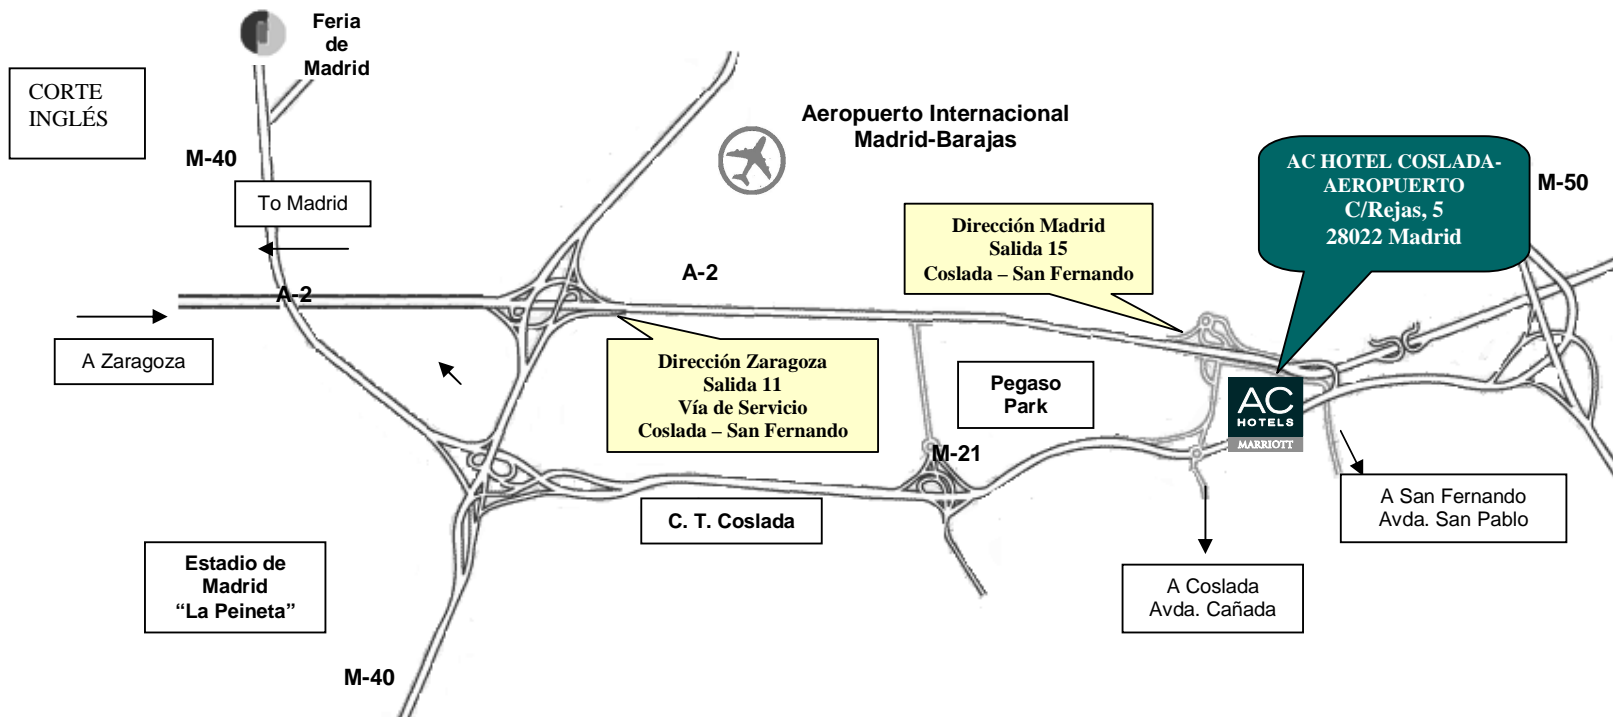

AC HOTEL COSLADA- AEROPUERTO BY MARRIOTT
C/REJAS, 5 28022 (Madrid)
TL +34 917462730/ FAX +34 917462731
accoslada@ac-hotels.com
www.hotelaccoslada.com
GPS: 40° 26' 46" N / 3° 32' 23" O

AC HOTEL COSLADA – MAP OF LOCATION & ACCESS

GPS: 40° 26' 46" N / 3° 32' 23" O

- From M40**, in both directions, exit A2 Zaragoza (also indicated as a shopping centre) which is linked to the service road of Coslada – San Fernando, stay in right lane. Continue along this road and in less than 5 minutes after passing several restaurants, 1 gas station, the Auditorium hotel, the company Pegasus and, finally, the Holiday Inn Express hotel, there is an additional lane to the right with a very closed with 2 curve signals of speed limit of 40 Km which is leads her directly to the hotel. From the M40 take not never exit that puts Coslada!
- From A2 coming from Madrid**, direction airport, take exit 11 which is the route of service of Coslada-San Fernando.
- From A2 in direction to Madrid**, take exit 15: San Fernando-Coslada, and following this direction passing them through a small tunnel and go directly to the street of the hotel which will be on your left.