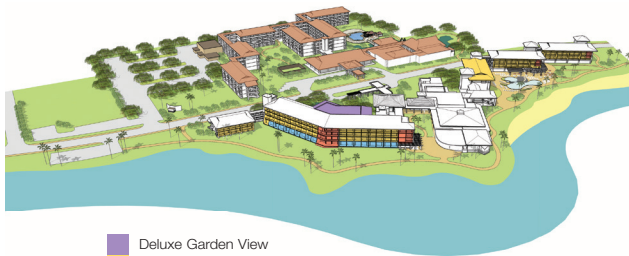

SHERATON KAUAI RESORT

-  Deluxe Garden View
-  Deluxe Oceanfront
-  Luxury Oceanfront
-  Deluxe Oceanfront Suite

Sheraton Kauai Resort | 2440 Hoonani Road, Kauai, Hawaii 96756 |
808-742-1661 | www.marriott.com/lihsi