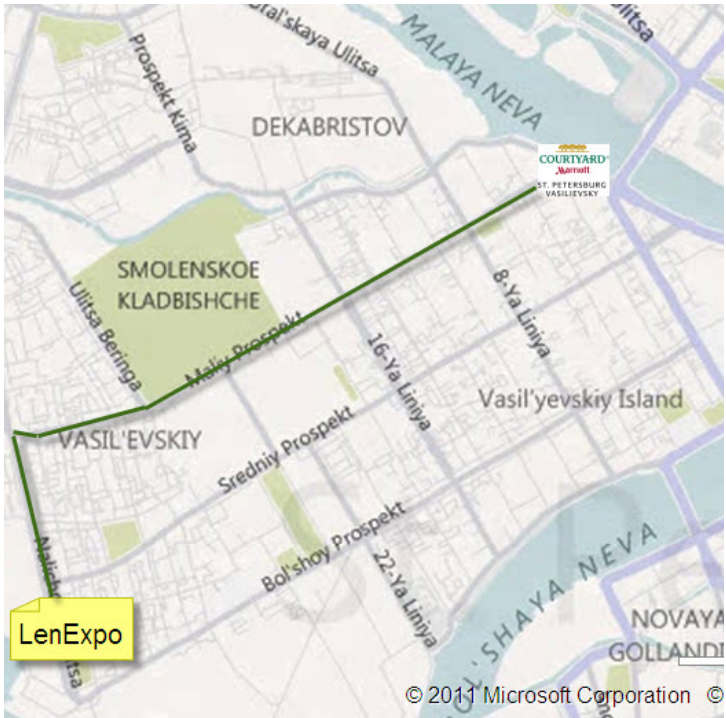

There and Back

From the Courtyard to LexExpo Exhibition
Centre

Courtyard by Marriott St. Petersburg Vasilievsky
61/30A, 2nd Line of Vasilievsky Island
Phone: +7812 3804011

It takes about 10 minutes by car to get from the Courtyard St. Petersburg Vasilievsky hotel to the LenExpo Exhibition Centre (3.1 km). Go straight by Mali prospect, then turn to the left to Nalichnaya street and after the first cross you will see exhibition halls from the right side.

address: 103, Bolshoi prospect of Vasilievsky Island

phone: +7812 3212615

web: <http://lenexpo.ru/en/>

These directions are for informational purposes only and we offer no guarantee of their completeness or accuracy. Construction projects, traffic, or other events may cause actual conditions to differ from these results. Jogging courses offered have proven to be a favorite of past guests, we assume no responsibility for injury or damage while utilizing the course.