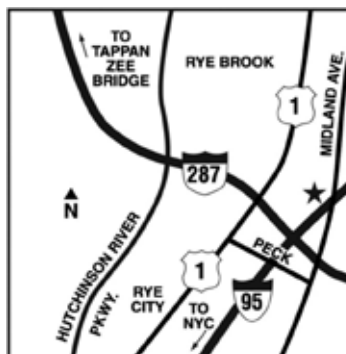

LOCAL ATTRACTIONS

Capitol Theatre | Rye Playland Amusement Park | Bronx Zoo New York City | Westchester Broadway Theatre | LEGOLAND Discovery Center Westchester

DIRECTIONS

From Points North: I-95 South to Exit 21 (Midland Ave - Rye). Stay right, follow road to Courtyard Rye straight ahead.

From Points South: I-95 North to Exit 22 (Midland Ave). Bear right towards Port Chester. Courtyard Rye is on the left.

From I-287: I-287 East to Exit 11 (US 1 South). Turn right off the exit at light and turn left at 2nd light onto Peck Ave. Turn left at next light onto Midland Ave. Courtyard is 1/4 mile on left.