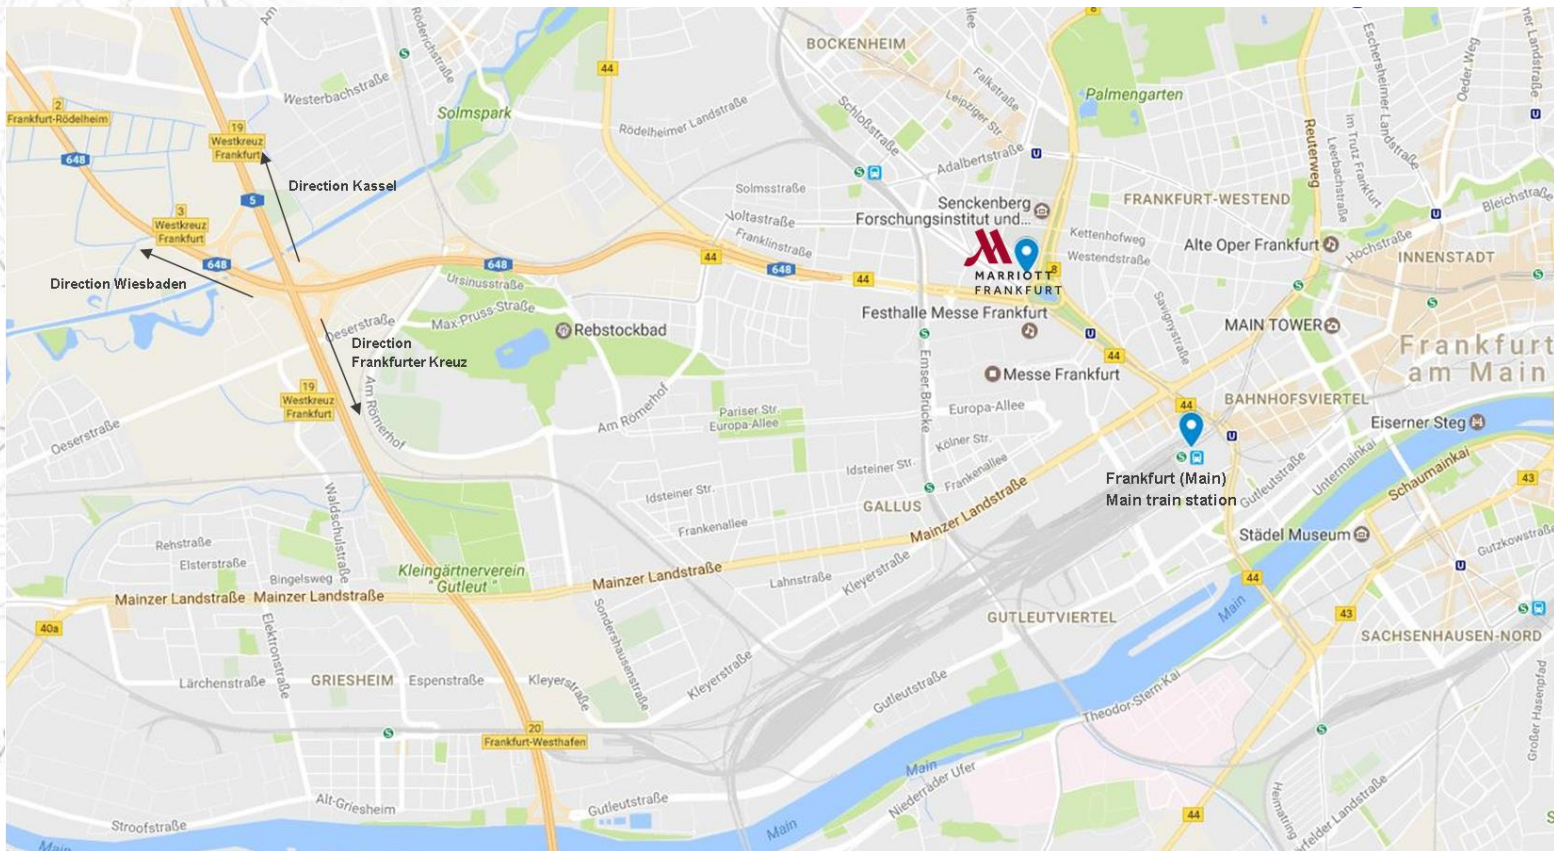

HOW TO REACH US:

If you are on the A5, coming from Kassel or the A648 from Wiesbaden, follow the “Frankfurter Kreuz” or City Ring and exit in the direction of “Messe”. The “Messe Tower” is opposite of our hotel.

You can find a parking garage directly next to our hotel with approximately 600 parking spaces. Please consider that the parking garage is managed by the company APCOA PARKING Deutschland GmbH (+49 (0)711 / 305 70 305).

Directly in front of our hotel is a streetcar stop (Ludwig-Erhard-Anlage, lines 16 and 17) which enables you to travel quickly and conveniently around the city, no need to use a car. The distance to the main station is 5 minutes and the Airport can be reached within approximately 15 minutes.