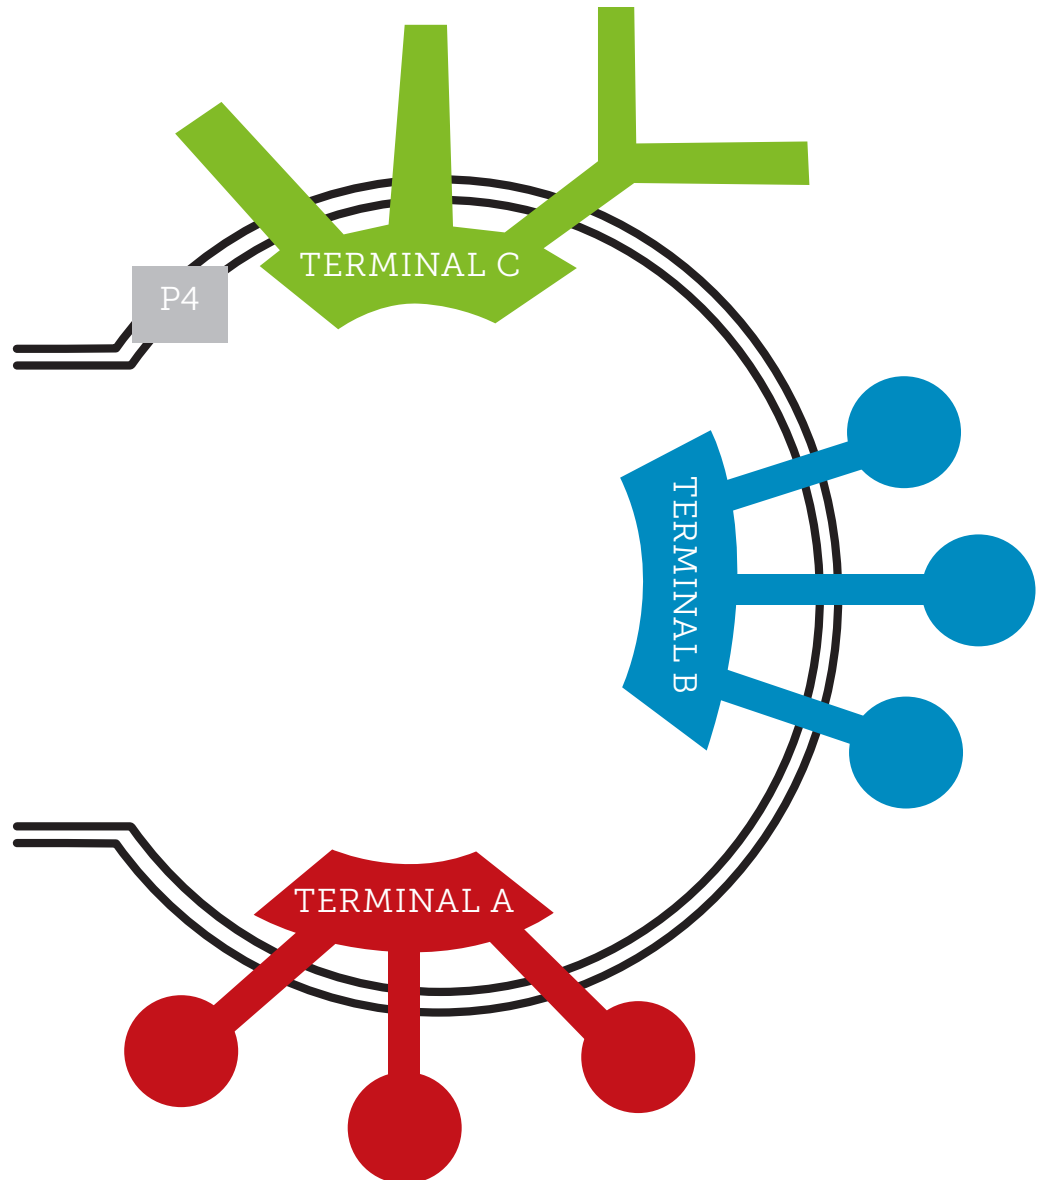

HOTEL SHUTTLE PICKS UP FROM P4

Shuttle runs from 5:00am - Midnight daily, and picks up 40 minutes after the hour once an hour. Please wait curbside for a silver Mercedes Sprinter with Courtyard logo.

**By request only: Newark Penn Station pick up and drop off is on Raymond Blvd. West next to the Greyhound bus stop.*

TERMINAL A:

From Baggage claim, take the escalator up to the AirTran. Get off at P4, and take escalator down and then walk outside. Look for the silver Mercedes Sprinter with Courtyard logo.

TERMINAL B:

From Baggage claim, take the escalator up to the AirTran. Get off at P4, and take escalator down and then walk outside. Look for the silver Mercedes Sprinter with Courtyard logo.

TERMINAL C:

From Baggage claim, take the escalator up to the AirTran. Get off at P4, and take escalator down and then walk outside. Look for the silver Mercedes Sprinter with Courtyard logo.