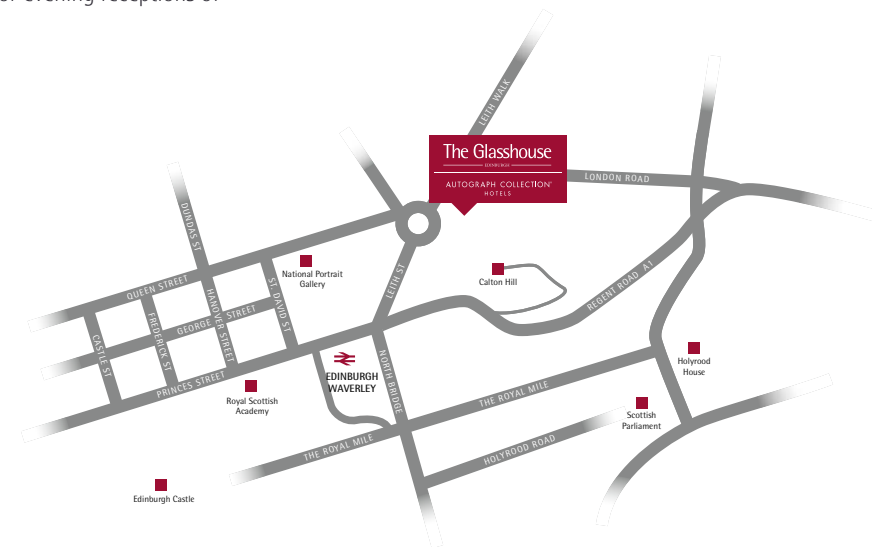

Booking details

Scott McArdle
Conference & Events Manager
D. +44 (0)131 525 8331
E. events@theglasshousehotel.co.uk

The Glasshouse
2 Greenside Place, Edinburgh, EH1 3AA
T. +44 (0)131 525 8200