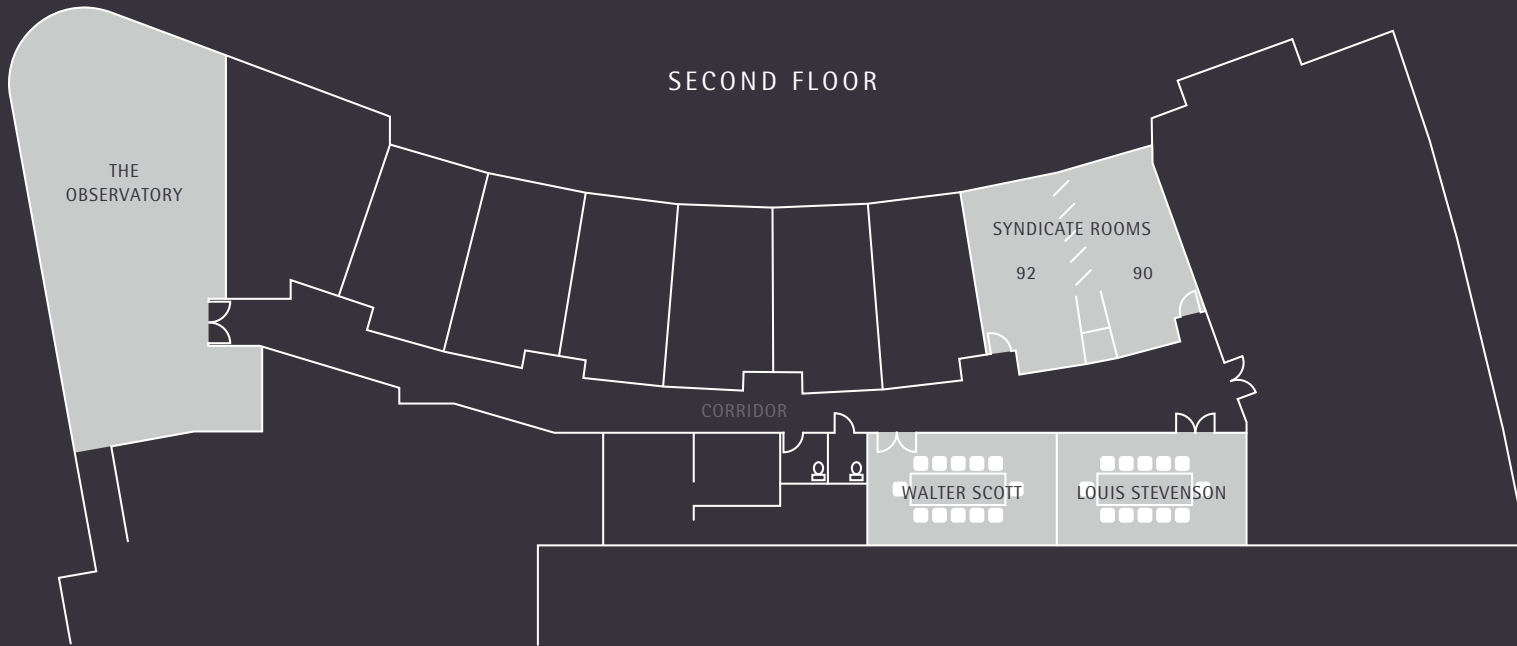

THE WALTER SCOTT

THE LOUIS STEVENSON

SYNDICATE ROOMS 90 / 92

THE OBSERVATORY

:: Meeting spaces

Capacities	Boardroom	Reception	Private Dining	Theatre	Measurements	Floor Area
WALTER SCOTT	12	30	12	20	5.0 x 7.5 x 2.8	37.5
LOUIS STEVENSON	12	30	12	20	5.0 x 7.5 x 2.8	37.5
SYNDICATE ROOMS 90 / 92	6	n/a	6	10	2.4 x 5.0 x 2.8	12
<i>Used as adjoining rooms</i>	15	24	12	20	4.8 x 10.0 x 5.6	24
THE OBSERVATORY [†]	30	80	60	80	7.5 x 15.0 x 2.8	112.5
					w x l x h (m)	(m ²)