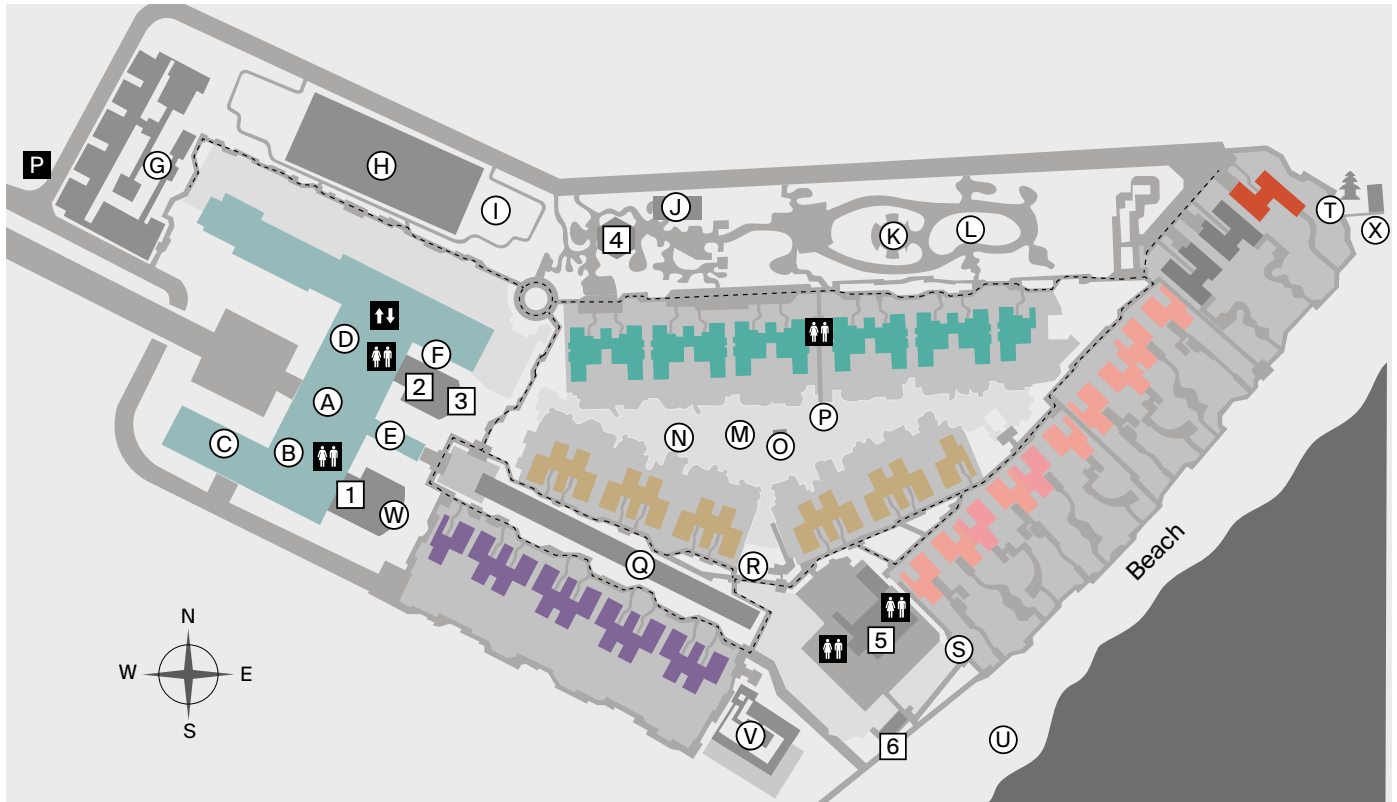

Resort Map

Public Areas

- Ⓐ Lobby
- Ⓑ Bank
- Ⓒ Business Center
- Ⓓ The Library
- Ⓔ Grand Staircase
- Ⓕ La Boutique
- Ⓖ The St. Regis Spa & Gym
- Ⓗ Amphitheatre
- Ⓘ Maze Garden
- Ⓝ Children's Learning Center
- Ⓚ Orchid Pavillion
- Ⓛ Hammock Garden
- Ⓜ Swimmable Lagoon
- Ⓝ Lagoon Huts

- Ⓞ Niagara Couch
- Ⓟ Jacob's Deck
- Ⓠ Black Sand Pond
- Ⓡ Children's Sand Pool
- Ⓢ Watersports
- Ⓣ Resort Temple
- Ⓤ Beach

Events Venues

- Ⓥ Cloud Nine Chapel
- Ⓦ Astor Ballroom
- Ⓧ Bale Pantai

Dining

- 1 Boneka
- 2 King Cole bar
- 3 Gourmand Deli
- 4 Dulang
- 5 Kayuputi
- 6 Vista Bar

- Ⓜ Elevator
- Ⓟ Parking
- Ⓠ Restrooms
- Golf Cart Path

Suites & Villas

- Suite Room
101 - 629
- Lagoon Villa
801 - 812
- Lagoon Villa
815 - 826
- Gardenia Villa
701 - 710
- The Strand Villa
712 - 723
- The Strand
Residence