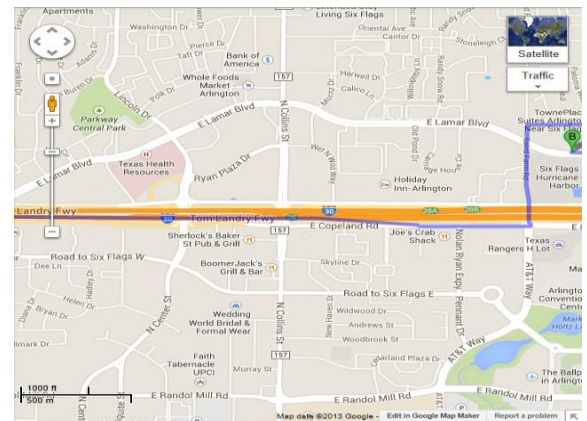

TownePlace Suites Arlington near Six Flags
 1709 East Lamar Boulevard
 Arlington, TX 76006
 1-817-861-8728

Driving Directions:

From 30 West:

Take I-30 West towards Arlington and take **exit 29 for Ballpark Way**

Turn **left** onto Ballpark Way

Cross over Lamar Blvd, the next street is Brookhollow Plaza. Make a **left** onto Brookhollow Plaza

Hotel is the **second entrance on the right**.

From I-30 East:

Take I-30 East towards Arlington and take **exit 28 Baird Farm Road/ Ballpark Way/Legends Way**

Take a **left** on to Legends way, Legends way becomes Baird Farm Rd

Cross over Lamar Blvd, the next street is Brookhollow Plaza

Make a **right** at Brookhollow Plaza

Hotel is the **second entrance on the right**.

For DFW airport:

Take 360 going south, **exit Lamar Blvd**

Turn **right** onto Lamar Blvd

Turn **right** onto Ballpark, then **left** onto Brookhollow Plaza

Follow Brookhollow Plaza and the **Hotel is on the left**