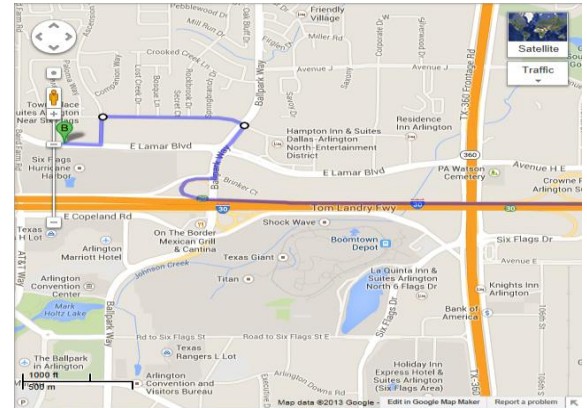

TownePlace Suites Arlington near Six Flags
 1709 East Lamar Boulevard
 Arlington, TX 76006
 1-817-861-8728

Driving Directions:

From 30 West:

Take I-30 West towards Arlington and take **exit 29 for Ballpark Way**

Turn **left** onto Ballpark Way

Cross over Lamar Blvd, the next street is Brookhollow Plaza. Make a **left** onto Brookhollow Plaza

Hotel is the **second entrance on the right**.

From I-30 East:

Take I-30 East towards Arlington and take **exit 28 Baird Farm Road/ Ballpark Way/Legends Way**

Take a **left** on to Legends way, Legends way becomes Baird Farm Rd

Cross over Lamar Blvd, the next street is Brookhollow Plaza

Make a **right** at Brookhollow Plaza

Hotel is the **second entrance on the right**.

For DFW airport:

Take 360 going south, **exit Lamar Blvd**

Turn **right** onto Lamar Blvd

Turn **right** onto Ballpark, then **left** onto Brookhollow Plaza

Follow Brookhollow Plaza and the **Hotel is on the left**