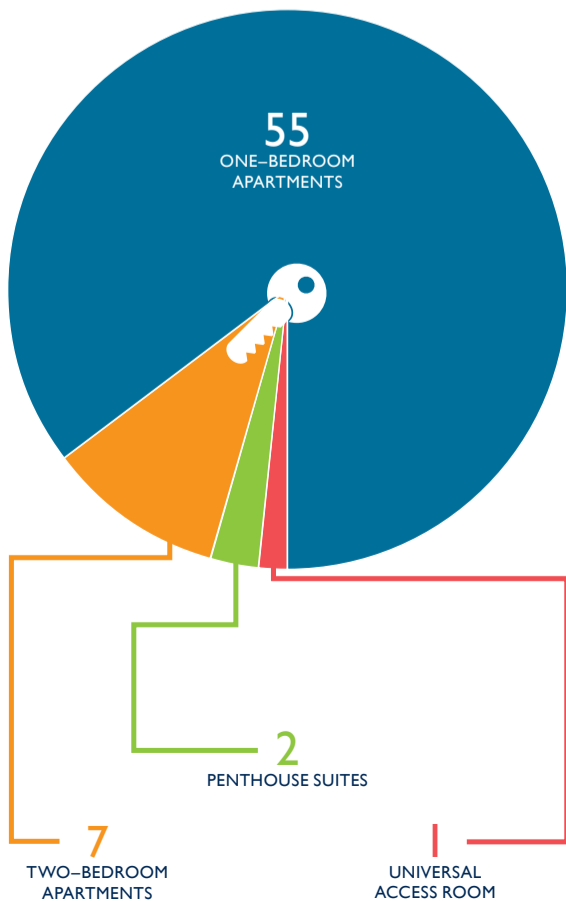

## ROOMS

65  
MODERN, UPMARKET BEDROOMS

18H00

22H00

ROOM SERVICE

06H30

22H00