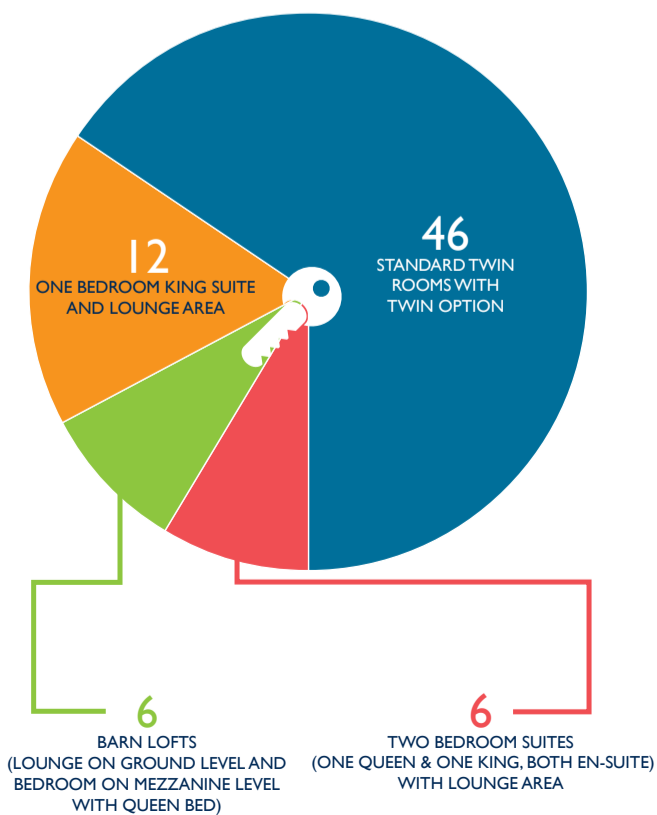

### LOCATION

### ROOMS

**70**  
BEDROOMS  
ALL WITH KITCHENETTE

19H00

22H00

**ROOM SERVICE**  
THE WILD FIG RESTAURANT

12H00

22H00

BAR

12H00

22H00

THE RIVER CLUB CONFERENCE VENUE  
(OFF-SITE 800 M FROM THE HOTEL)

**350**  
DELEGATES  
(CINEMA SEATING)