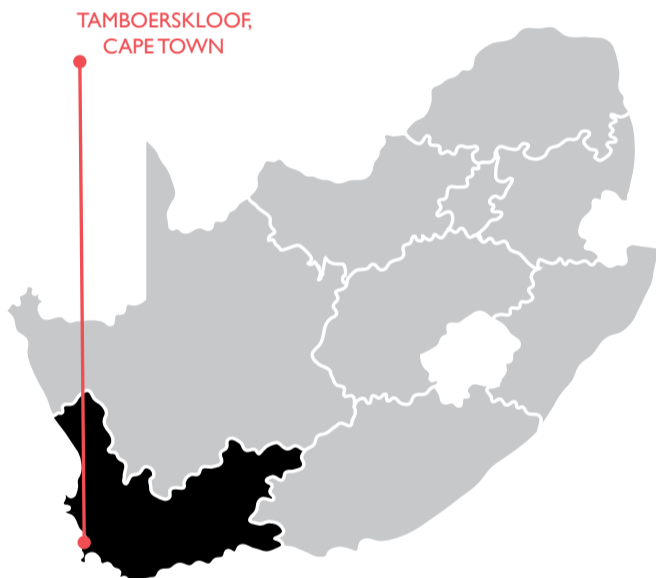

LOCATION

DISTANCE FROM HOTEL

	200 M	LONG STREET VIBEY RESTAURANTS & BARS
	1 KM	CAPE TOWN CITY CENTRE
	1.6 KM	CAPE TOWN RAILWAY STATION
	2 KM	CAPE TOWN INTERNATIONAL CONVENTION CENTRE
	4.1 KM	TABLE MOUNTAIN CABLE CAR
	4.3 KM	V&A WATERFRONT SHOPPING CENTRE
	4.7 KM	CAMPS BAY AND CLIFTON BEACHES
	11.3 KM	RONDEBOSCH GOLF CLUB
	12.7 KM	CANAL WALK, CENTURY CITY SHOPPING CENTRE
	19.8 KM	CAPE TOWN INTERNATIONAL AIRPORT

MERE MINUTES FROM THE FAMOUS V&A
WATERFRONT SHOPPING CENTRE

30 MINUTES TO THE FAMOUS CANAL WALK,
CENTURY CITY SHOPPING CENTRE

15 MINUTES FROM THE FAMOUS TABLE MOUNTAIN
CABLE CAR AND FAMOUS CAMPS BAY AND
CLIFTON BEACHES GOLF