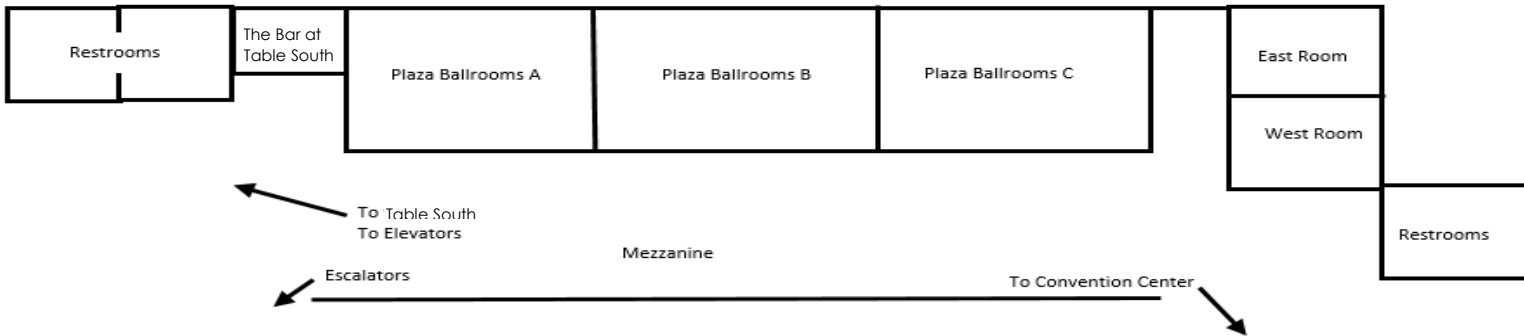

CHATTANOOGA MARRIOTT

Two Carter Plaza
 Chattanooga, TN 37402
 Telephone: 423/308-1139
 Reservations: 1-800-841-1674
 Fax: 423-265-8735
 www.chattanoogamarriottdowntown.com

Meeting Rooms	Dimension s	Sq. Ft.	Height	Theatre	Classroom Chevron	Banquet	Reception	U-Shape	Conference Hollow Square	Exhibits 10'x10'
Plaza A, B, or C	29'x 52'	1,508	13'	150	80	104	150	40	54	8
Plaza A/B or B/C	58'x 52'	3,016	13'	300	150	208	325	70	72	15
Plazas Combined	87'x 52'	4,524	13'	500	280	380	500	120	100	23
East or West Room	26'x 19'	494	10'	50	25	30	50	20	25	N/A
East/West Combined	26'x 38'	988	10'	100	54	60	100	36	40	5
Director's Room	25'x 14'	350	10'	25	12	20	25	24	28	N/A
Lookout Mountain Room	26'x 25'	650	8'	50	24	30	40	18	20	N/A
Signal Mountain Room	26'x 25'	650	8'	50	24	30	40	18	20	N/A
Tennessee River Room	75'x 36'	2,700	12'	100	45	110	150	30	36	N/A

1st Floor

2nd Floor

3rd Floor