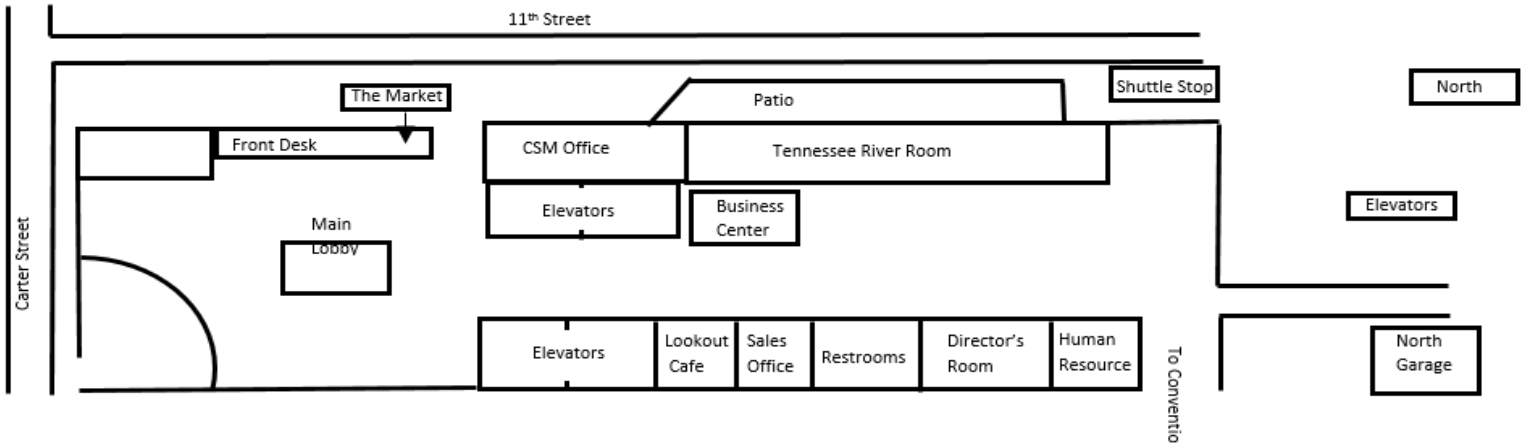

CHATTANOOGA MARRIOTT

Two Carter Plaza
 Chattanooga, TN 37402
 Telephone: 423/308-1139
 Reservations: 1-800-841-1674
 Fax: 423-265-8735
 www.chattanoogamarriottdowntown.com

Meeting Rooms	Dimension s	Sq. Ft.	Height	Theatre	Classroom Chevron	Banquet	Reception	U-Shape	Conference Hollow Square	Exhibits 10'x10'
Plaza A, B, or C	29'x 52'	1,508	13'	150	80	104	150	40	54	8
Plaza A/B or B/C	58'x 52'	3,016	13'	300	150	208	325	70	72	15
Plazas Combined	87'x 52'	4,524	13'	500	280	380	500	120	100	23
East or West Room	26'x 19'	494	10'	50	25	30	50	20	25	N/A
East/West Combined	26'x 38'	988	10'	100	54	60	100	36	40	5
Director's Room	25'x 14'	350	10'	25	12	20	25	24	28	N/A
Lookout Mountain Room	26'x 25'	650	8'	50	24	30	40	18	20	N/A
Signal Mountain Room	26'x 25'	650	8'	50	24	30	40	18	20	N/A
Tennessee River Room	75'x 36'	2,700	12'	100	45	110	150	30	36	N/A

1st Floor

2nd Floor

3rd Floor