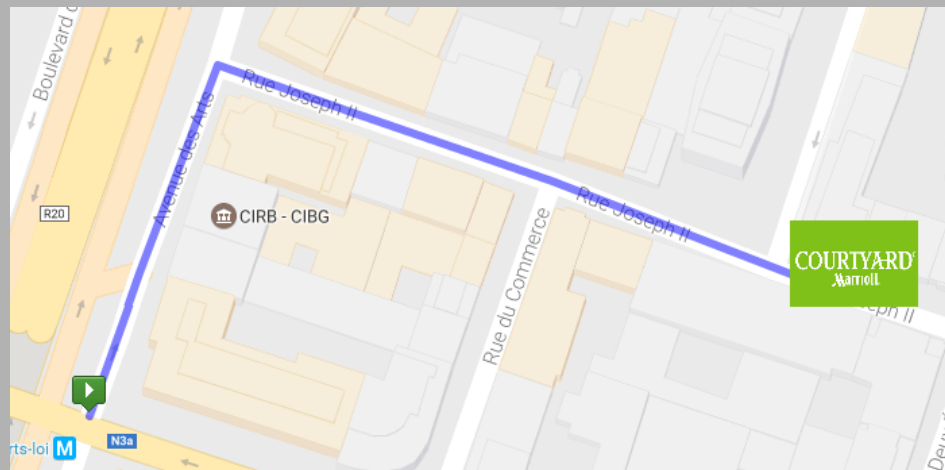

### **From the NATO to the hotel - by Bus**

If you take the bus, the hotel can be reached in 35 minutes. When you go out of the NATO building, go straight ahead to the Léopold III Laan.

The bus to take is number 12 direction Brussels City. Please stop at Schuman station, and take the metro 1 direction Gare de l'Ouest. Your stop will be Arts– Loi.

The only is only a few minutes away from the station.