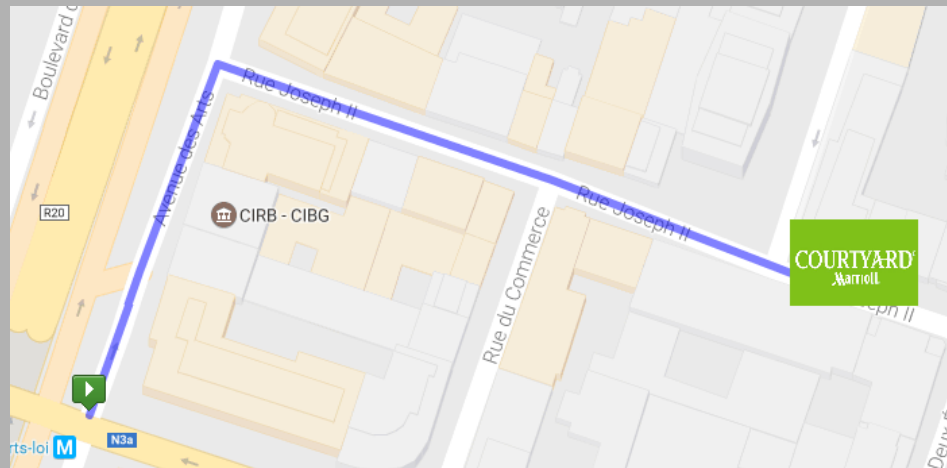

Courtyard Brussels EU

How to reach us

From the Midi Station - By public transport

It is easy to reach the hotel from Brussels Midi Station, the main railway station of the city.

The metro, located inside the station, takes you directly to the hotel. You just need to take the metro 2 or 6 direction Elisabeth. 6 stops later, you will arrive at Arts-Loi.

The hotel is only a few minutes away. Once you go out of the station, turn right on the Rue Joseph II. This hotel is on the left.

Courtyard Brussels EU

How to reach us

From the Midi Station - Taxi

If you prefer to take the taxi, it will cost you approximately 20 EUR.

Depending on the traffic, the journey time takes about 15 minutes.