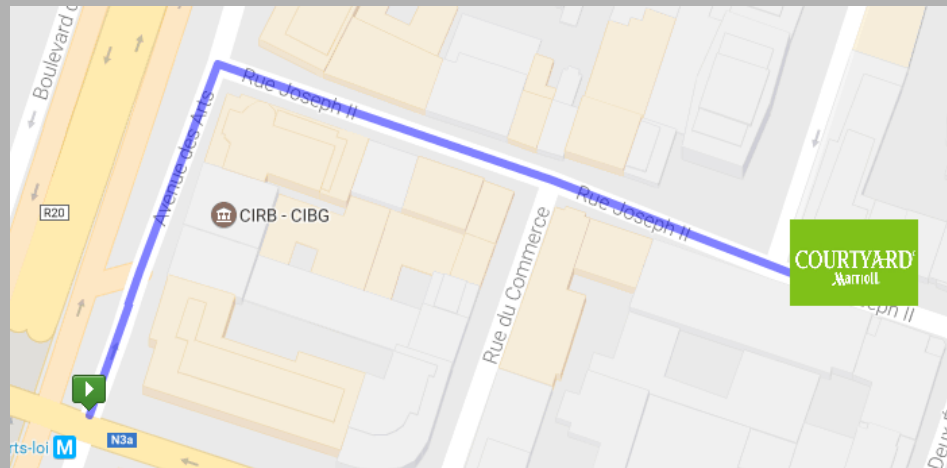

Courtyard Brussels EU

How to reach us

From Brussels Expo - By public transport

The metro is the best way to reach the hotel from Brussels Expo.

Take the metro at Heysel station, only 4 minutes away from Brussels Expo. The metro line 6 direction Elisabeth, will take you directly at the hotel on 25 minutes.

You can stop at Arts-Lois metro station. At the exit, turn right, and turn left. The hotel will be on your left.