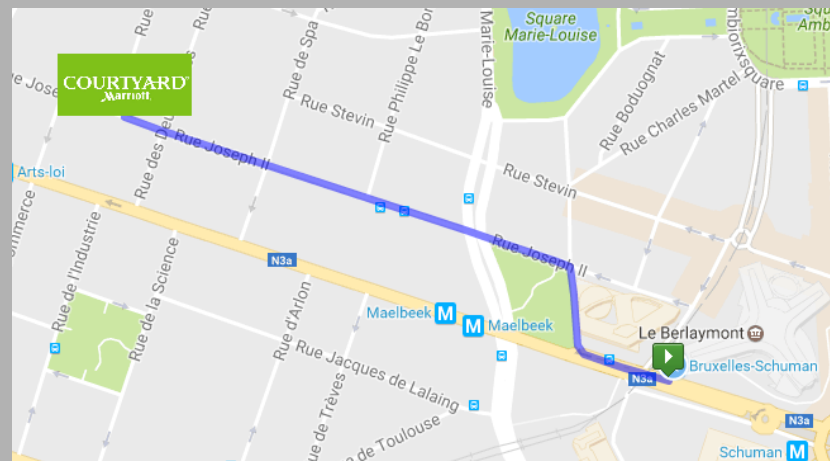

Courtyard Brussels EU

How to reach us

From the Airport to the hotel - By train

The hotel is only 25 minutes away from the Brussels Airport. Once you have landed, take the train on level -1, just a few steps from arrival and departure halls.

The train to take is heading towards Brussels Central. In 17 minutes, you will reach the Brussels City Centre.

Once at the station, please take the metro 1 or 5 direction “Herrman-Debroux”/ “Stokkel” and stop at “Arts-Loi”.

The hotel is only a short 3-minute walk.

Courtyard Brussels EU

How to reach us

From the Airport to the hotel - By bus

Another option is to take the Airport Line, an express bus connection.

At the airport, the bus station is located on level 0. You can purchase your ticket at the Go ticket machines.

Take the bus direction the city centre, and stop at Schuman station.

The hotel is only 10 minutes away.

Other Option

Taxi fares : approx. 45 EUR