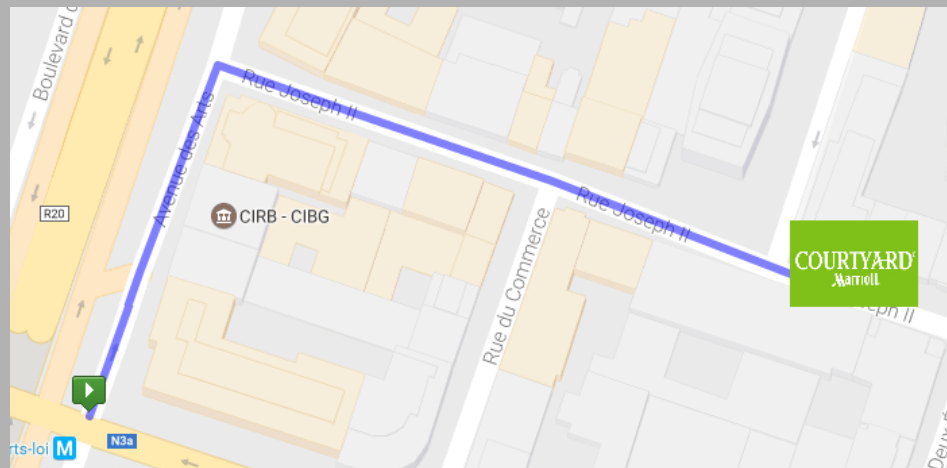

Courtyard Brussels EU

How to reach us

From the Airport to the hotel - By train

The hotel is only 25 minutes away from the Brussels Airport. Once you have landed, take the train on level -1, just a few steps from arrival and departure halls.

The train to take is heading towards Brussels Central. In 17 minutes, you will reach the Brussels City Centre.

Once at the station, please take the metro 1 or 5 direction “Herrman-Debroux”/ “Stokkel” and stop at “Arts-Loi”.

The hotel is only a short 3-minute walk.