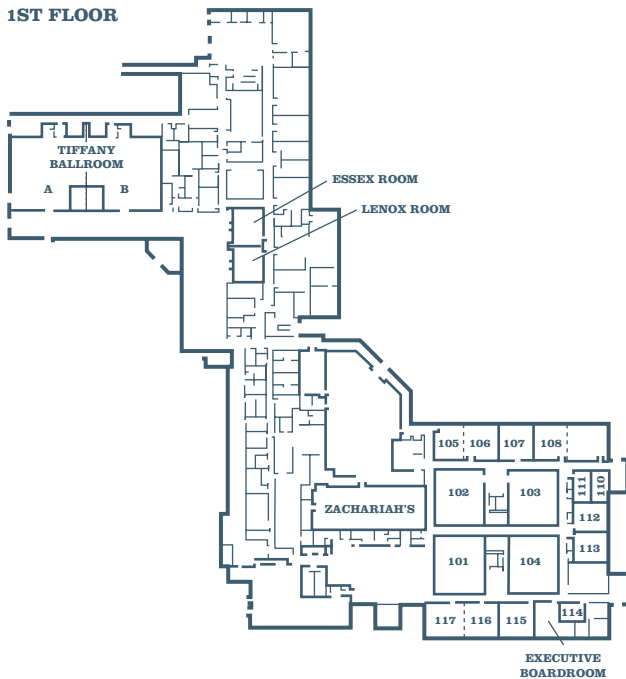

1ST FLOOR

2ND FLOOR MEETING ROOMS

Travel reinvented

Get everything you're looking for with the style and service you want, all at a great price. We have what matters most to you, like a comfortable bed, a delicious breakfast and fresh coffee. Plus, you'll find fast and free Wi-Fi and free bottled water in your room, great local beer with Best Brews™ and much more.

Everything you need

Our 24-hour gym is available to you at any time. Work out or just relax in our indoor heated pool. In addition, unwind and relax in our elevated whirlpool.

Delicious meals

Start your day with breakfast at Zachariah's Dining Room and end it with delicious contemporary cuisine at our One Bistro restaurant, open from 11:00 AM until 12:00 AM. Relax in the lobby for light snacks and a local craft beer with Best Brews. In-room dining is available from 6:30 AM to 10:00 PM.

Go further

Marriott Bonvoy™ is more than a loyalty program. Join now for unparalleled travel experiences, free Wi-Fi, Member Rates, Mobile Check-In and other world-class benefits at more than 7,000 hotels worldwide. It all starts at MarriottBonvoy.com

The space you need

SPACE	DIM. (LxWxH)	SQ FT	CLASSROOM	THEATRE	ROUNDS	RECEPTION
Tiffany A	58x60x14	3,480	200	400	250	500
Tiffany B	58x60x14	3,480	200	400	250	500
Tiffany A-B	58x120x14	6,960	440	800	500	1,000
Essex	29x23x14	667	32	50	50	75
Lennox	29x23x14	667	32	50	50	75
Essex & Lennox	58x23x14	1,334	80	150	100	150
Terrace	134x20x14	2,680	—	—	—	—
Foyer	180x36x14	6,480	—	—	—	—
Zachariah's	45x100x14	4,500	—	—	—	250