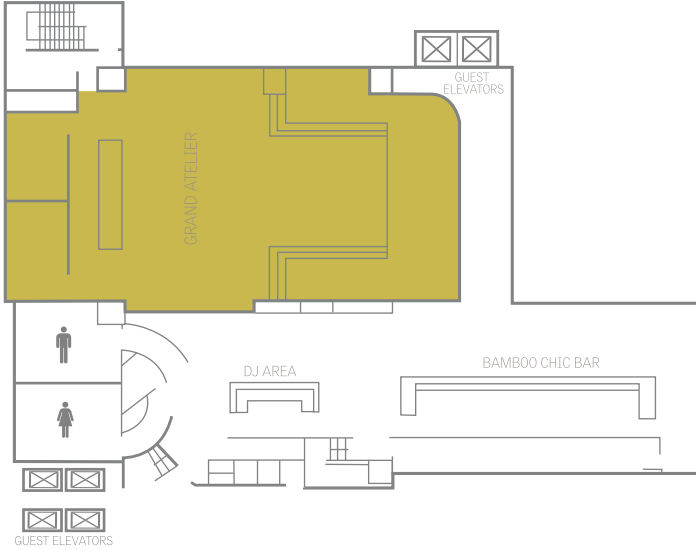

DYNAMIC FACILITIES

Enter Grand Atelier on floor 04 and a contemporary ambiance with luxurious high-end specification including venue-integrated stage, high ceiling, bamboo wooden floor, Teppan Yaki Grills and state-of-the-art Bose audio stage system set the stage for an exciting happening. Atelier, Le Méridien Bangkok's collection of four stylish meeting rooms on floor 05, inspire via contemporary environments conceptualized specially to stimulate your creativity. Communication technologies such as Touch screen IP phones, 40-inch LCD screens in the boardrooms to provide flexibility when hosting meetings and social events.

SPARK DISCOVERY AND ILLUMINATE INSIGHTS WITH CREATIVE MEETINGS BY LE MERIDIEN, DESIGNED TO UNLOCK INSPIRATION AND FOSTER INNOVATION.

N 13° 43' E 100° 31'
DESTINATION UNLOCKED

Le MERIDIEN

GRAND ATELIER FLOOR PLAN

ATELIER FLOOR PLAN

| FUNCTION ROOM | SQUARE METRE | DIMENSIONS (METRE) | HEIGHT | CAPACITY | THEATRE | U-SHAPE | CLASSROOM | BOARDROOM | COCKTAIL | BANQUET | CLUSTER |
|-----------------|--------------|--------------------|--------|----------|---------|---------|-----------|-----------|----------|---------|---------|
| Atelier 01 | 88 | 08 x 11 | 04 | 50 | 50 | 24 | 40 | 24 | 50 | 60 | 36 |
| Atelier 02 | 80 | 08 x 10 | 04 | 40 | 40 | 20 | 32 | 20 | 40 | 50 | 30 |
| Atelier 03 | 22.5 | 4.5 x 05 | 04 | 08 | - | - | - | 08 | - | - | - |
| Atelier 04 | 22.5 | 4.5 x 05 | 04 | 08 | - | - | - | 08 | - | - | - |
| Atelier Foyer | 90 | 7.5 x 12 | 04 | - | - | - | - | - | 50 | - | - |
| Grand Atelier | 256 | 20 x 13 | 09 | 220 | 150 | 42 | 100 | 30 | 220 | 120 | 72 |
| Bamboo Chic Bar | 96.4 | 26.8 x 03.68 | 04 | 130 | - | - | - | - | 130 | - | - |