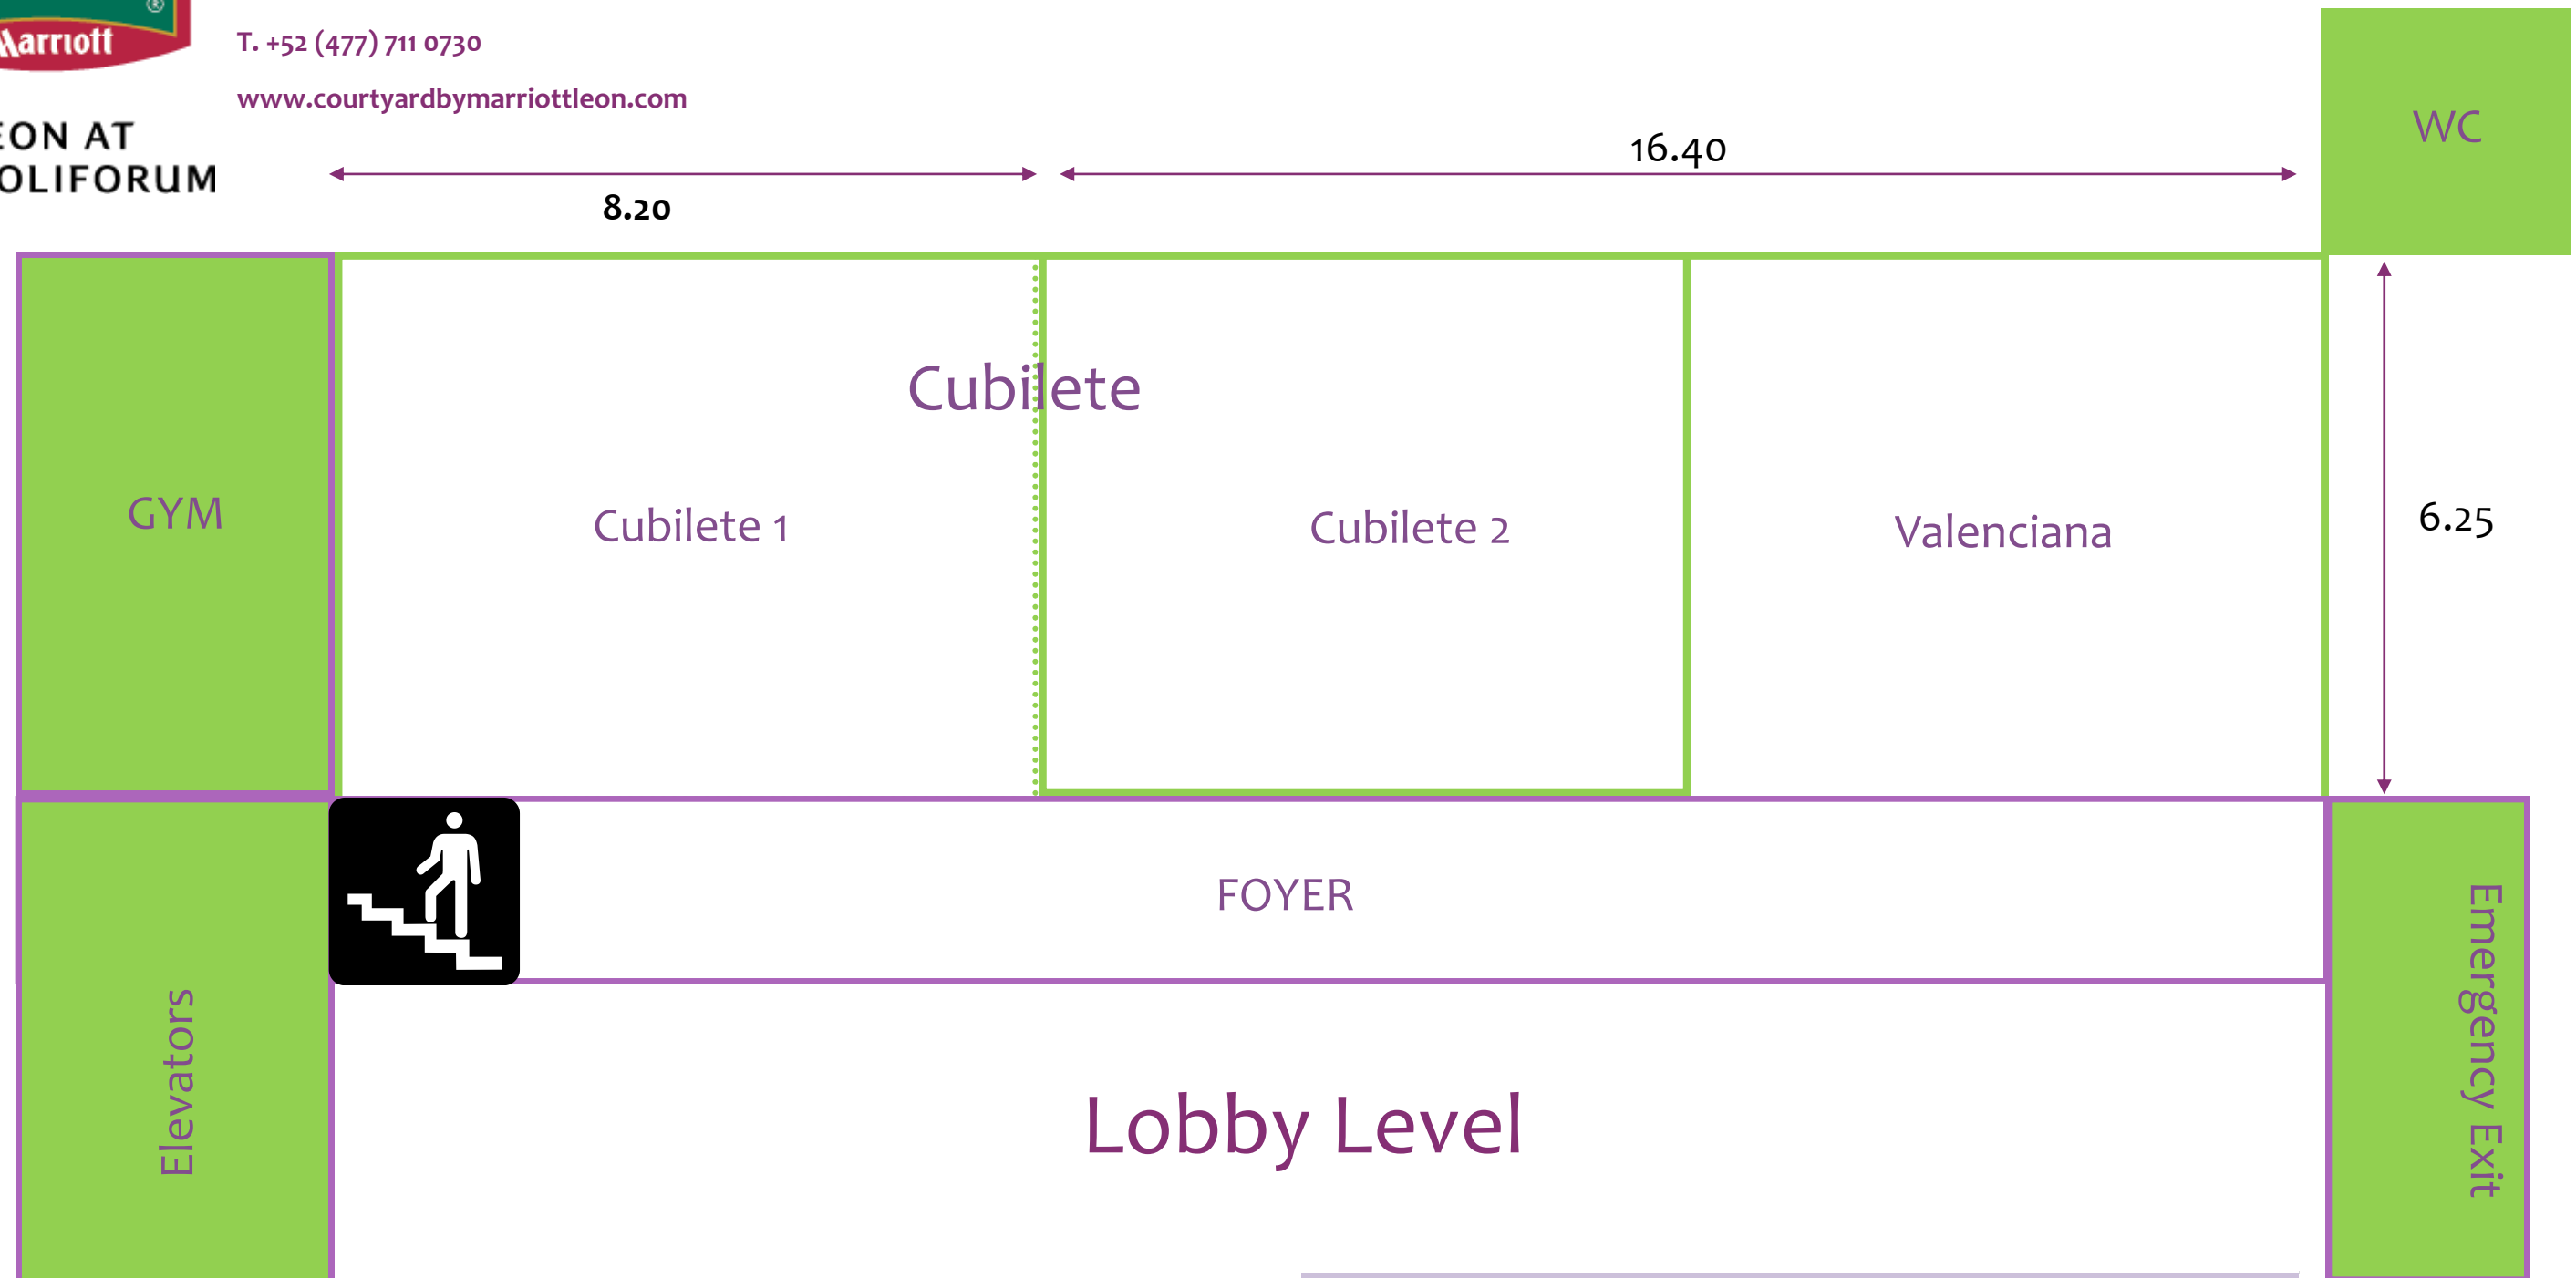

Blvd. Francisco Villa 102 Col. Oriental
 Leon, Gto, Mexico
 T. +52 (477) 711 0730
 www.courtyardbymarriottleon.com

Floor Plan Courtyard by Marriott Leon At The Poliforum

LEON AT
THE POLIFORUM

Lobby Level

Meeting Room	Dimension LxWxH	Area Sq. Feet	Room Set Up Capacity Chart				
			Schoolroom	Conference	UShape	Reception	Banquet
Cubilete	56x40x13	1098	70	110	30	100	80
Cubilete 1	28x20x13	549	35	60	15	60	40
Cubilete 2	28x20x13	549	35	60	15	60	40
Valenciana 2	28x20x13	549	35	60	15	60	40