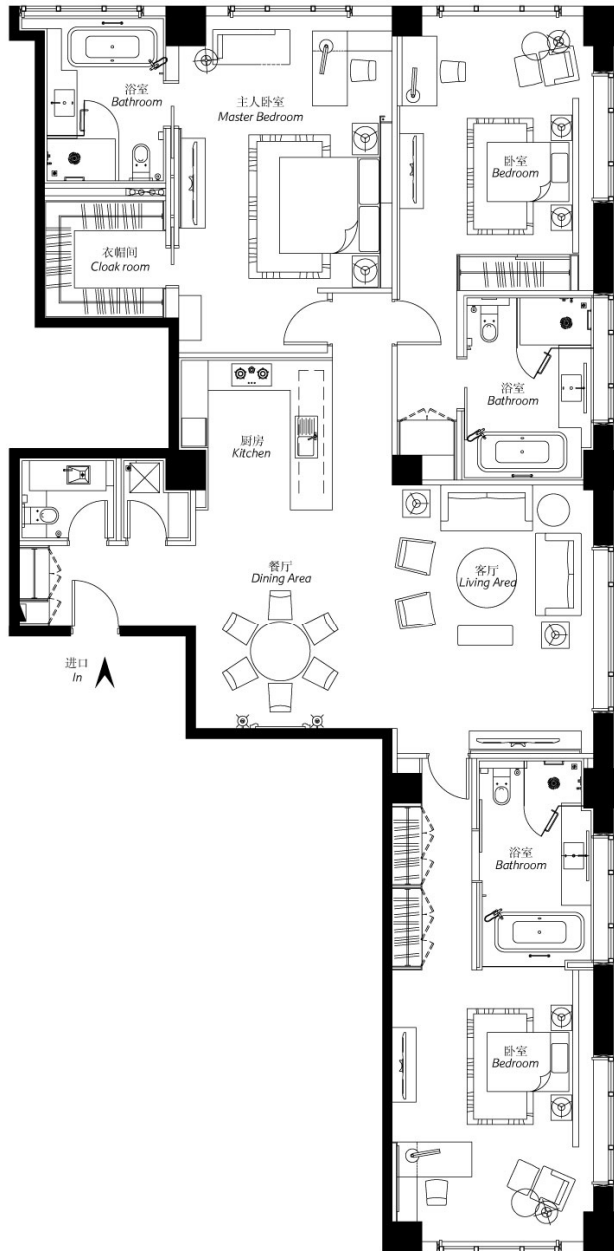

一居豪华套房 - 108-133 平方米
One Bedroom, 1,162-1,431 square feet

The Sandalwood, Beijing
Marriott Executive Apartments

China Red Sandalwood Museum, 23 Jian Guo
Road, Chaoyang District, Beijing 100123, China
Phone: +86-10-8557-8888
Fax: +86-10-8557-8899

www.marriott.com/BJSSW

北京紫檀万豪行政公寓

中国北京市朝阳区建国路 23 号中国紫
檀博物馆
邮编: 100023
电话: +86-10-8557-8888
传真: +86-10-8557-8899

www.marriott.com.cn/BJSSW

二居豪华套房 - 200-208 平方米
Two Bedroom, 2,152-2,238 square feet

The Sandalwood, Beijing
Marriott Executive Apartments

www.marriott.com.cn/BJSSW

三居豪华套房 - 233-286 平方米
Three Bedroom, 2,508-3,078 square feet

**The Sandalwood, Beijing
Marriott Executive Apartments**

China Red Sandalwood Museum, 23 Jian Guo
Road, Chaoyang District, Beijing 100123, China
Phone: +86-10-8557-8888
Fax: +86-10-8557-8899