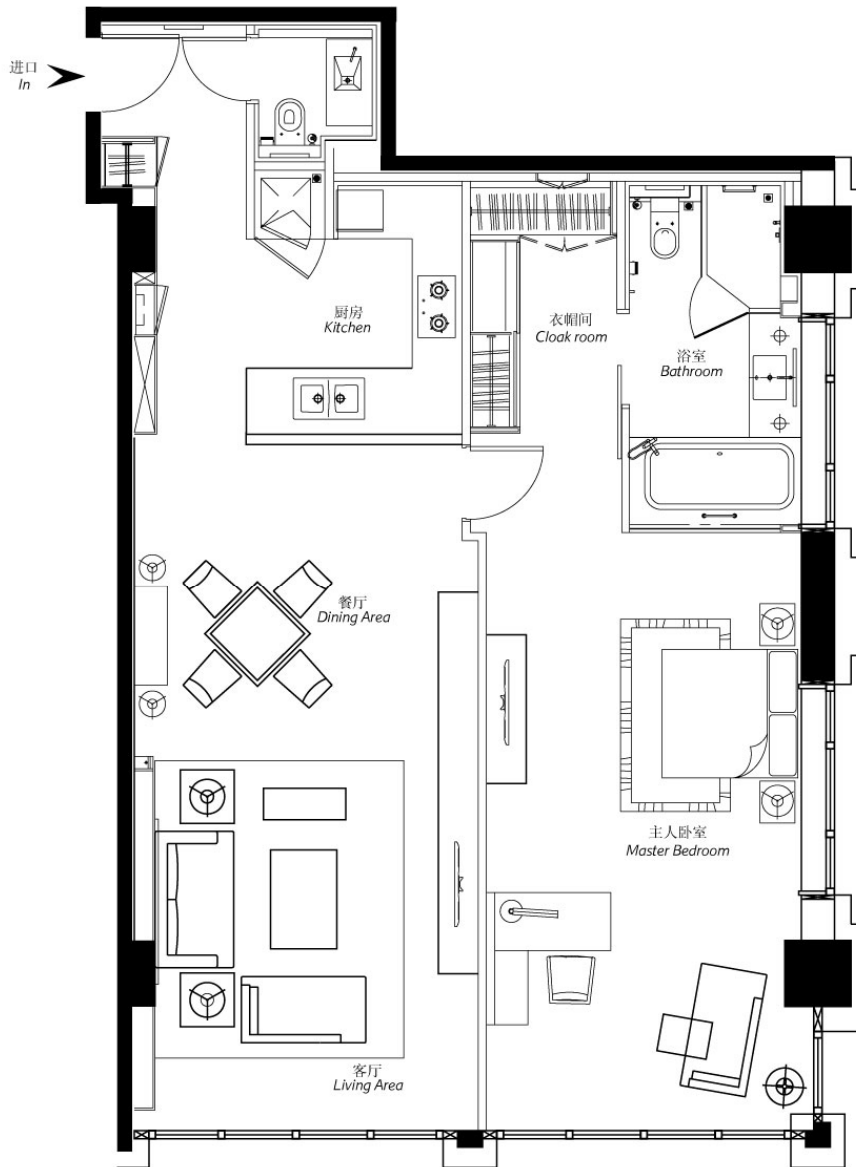

一居豪华套房 - 108-133 平方米
One Bedroom, 1,162-1,431 square feet

The Sandalwood, Beijing
Marriott Executive Apartments

China Red Sandalwood Museum, 23 Jian Guo
Road, Chaoyang District, Beijing 100123, China
Phone: +86-10-8557-8888
Fax: +86-10-8557-8899

www.marriott.com/BJSSW

北京紫檀万豪行政公寓

中国北京市朝阳区建国路 23 号中国紫
檀博物馆
邮编: 100023
电话: +86-10-8557-8888
传真: +86-10-8557-8899

www.marriott.com.cn/BJSSW

二居豪华套房 - 200-208 平方米
Two Bedroom, 2,152-2,238 square feet

The Sandalwood, Beijing
Marriott Executive Apartments