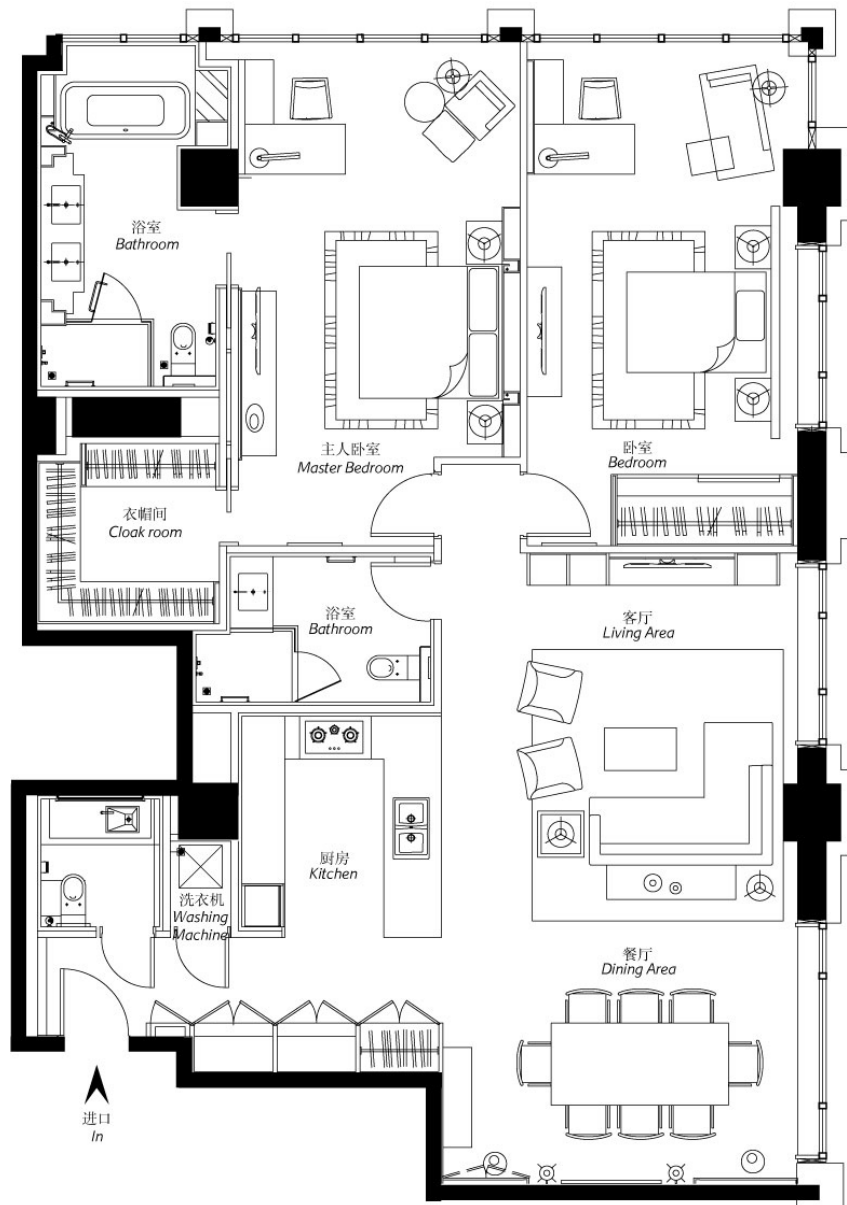

一居豪华套房 - 108-133 平方米
One Bedroom, 1,162-1,431 square feet

The Sandalwood, Beijing
Marriott Executive Apartments

China Red Sandalwood Museum, 23 Jian Guo
Road, Chaoyang District, Beijing 100123, China
Phone: +86-10-8557-8888
Fax: +86-10-8557-8899

www.marriott.com/BJSSW

北京紫檀万豪行政公寓

中国北京市朝阳区建国路 23 号中国紫
檀博物馆
邮编: 100023
电话: +86-10-8557-8888
传真: +86-10-8557-8899

www.marriott.com.cn/BJSSW

二居豪华套房 - 200-208 平方米
Two Bedroom, 2,152-2,238 square feet

The Sandalwood, Beijing
Marriott Executive Apartments