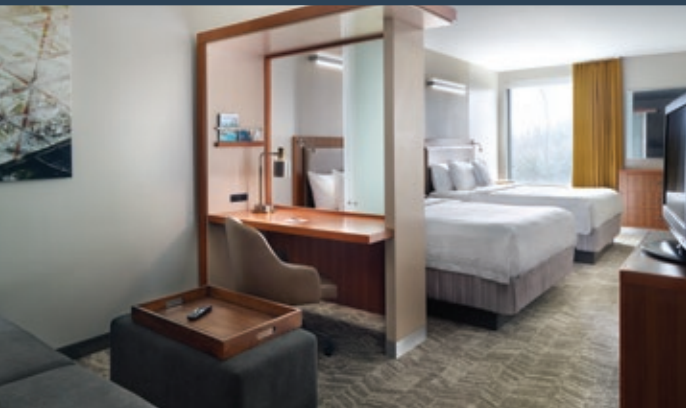

WELCOME TO A COMBINATION OF CONVENIENCE AND COMFORT.

Refresh your routine at the SpringHill Suites by Marriott® Atlanta Airport Gateway. Built for work or play, our stylishly designed suites feature additional space to do as you please. Start your day with a complimentary hot and fresh breakfast each morning and stay connected with complimentary high speed internet access throughout the hotel. Our LEED® certified hotel is conveniently located at Hartsfield-Jackson Atlanta International Airport via the ATL SkyTrain and easily accessible to downtown by the MARTA rail. Spend less time traveling and more time making the most of your stay.

Location

Situated just 10 minutes from Atlanta and next to the Georgia International Convention Center, Chick-fil-A, Delta Airlines, Atlanta Auto Auction, and connected to Hartsfield-Jackson Atlanta International Airport via the ATL SkyTrain.

Facilities & Services

6 floors • 147 suites • Exercise room • Complimentary hot breakfast buffet • Business center • Boarding pass station • Complimentary Internet access throughout the hotel • Wired and wireless Internet access in guest rooms

Guest Room Amenities

Microwave • Refrigerator • full pull-out sofa • Coffee maker/tea service • Luxury bedding – crisp linens, thicker mattresses, custom comforters, fluffier pillows • Hair dryer • Wet bar • iHome clock radio

Meeting Facilities

3 meeting rooms • 2,051 square feet of total meeting space • Largest meeting room is Meeting Room C with 1,380 square feet of space and maximum seating capacity of 120

Attractions

Delta Flight Museum • Atlanta Motor Speedway • Boisfeuillet Jones Atlanta Civic Center • Camp Creek Marketplace • College Football Hall of Fame • National Center for Civil and Human Rights • Centennial Olympic Park • CNN Center • Fernbank Museum of Natural History • Georgia World Congress Center • Six Flags. Over Georgia • World of Coca-Cola • Georgia Aquarium

Local Restaurants

Champions • The Pecan • The Feed Store • Noodle • Brake Pad • The Manchester Arms • Bentleys Steakhouse • Simon's Steakhouse • T.G.I. Friday's • Ruby Tuesday • Chili's • Jason's Deli • Five Guys • Fina Italian Bistro • Our Place • Johnny Carino's

Directions

Using ATL SkyTrain from Airport: Take the ATL SkyTrain to GICC Gateway stop. Take the elevator down to the ground level. Hotel is just outside the station. Driving from Airport: Follow signs for Camp Creek Parkway. Turn left at the Georgia International Convention Center onto Convention Center Concourse. The hotel will be on the left.

Meeting Room	Dimensions (LxWxH)	Area (sq ft)	Theater	Schoolroom	Conference	U-Shape	Reception	Banquet
B	14x21x11	335	30	15	12			16
A	14x25x11	336	30	15	12	12		16
Meeting Room A & B	28x25x11	671	40	25	25	25		40
C	46x30x9	1,380	120	50	50	48	120	

SpringHill Suites by Marriott® Atlanta Airport Gateway
2091 Convention Center Concourse | College Park, GA 30337
(770) 907-8880 | SpringHillSuitesAtlantaAirportGateway.com

SPRINGHILL SUITES®
MARRIOTT