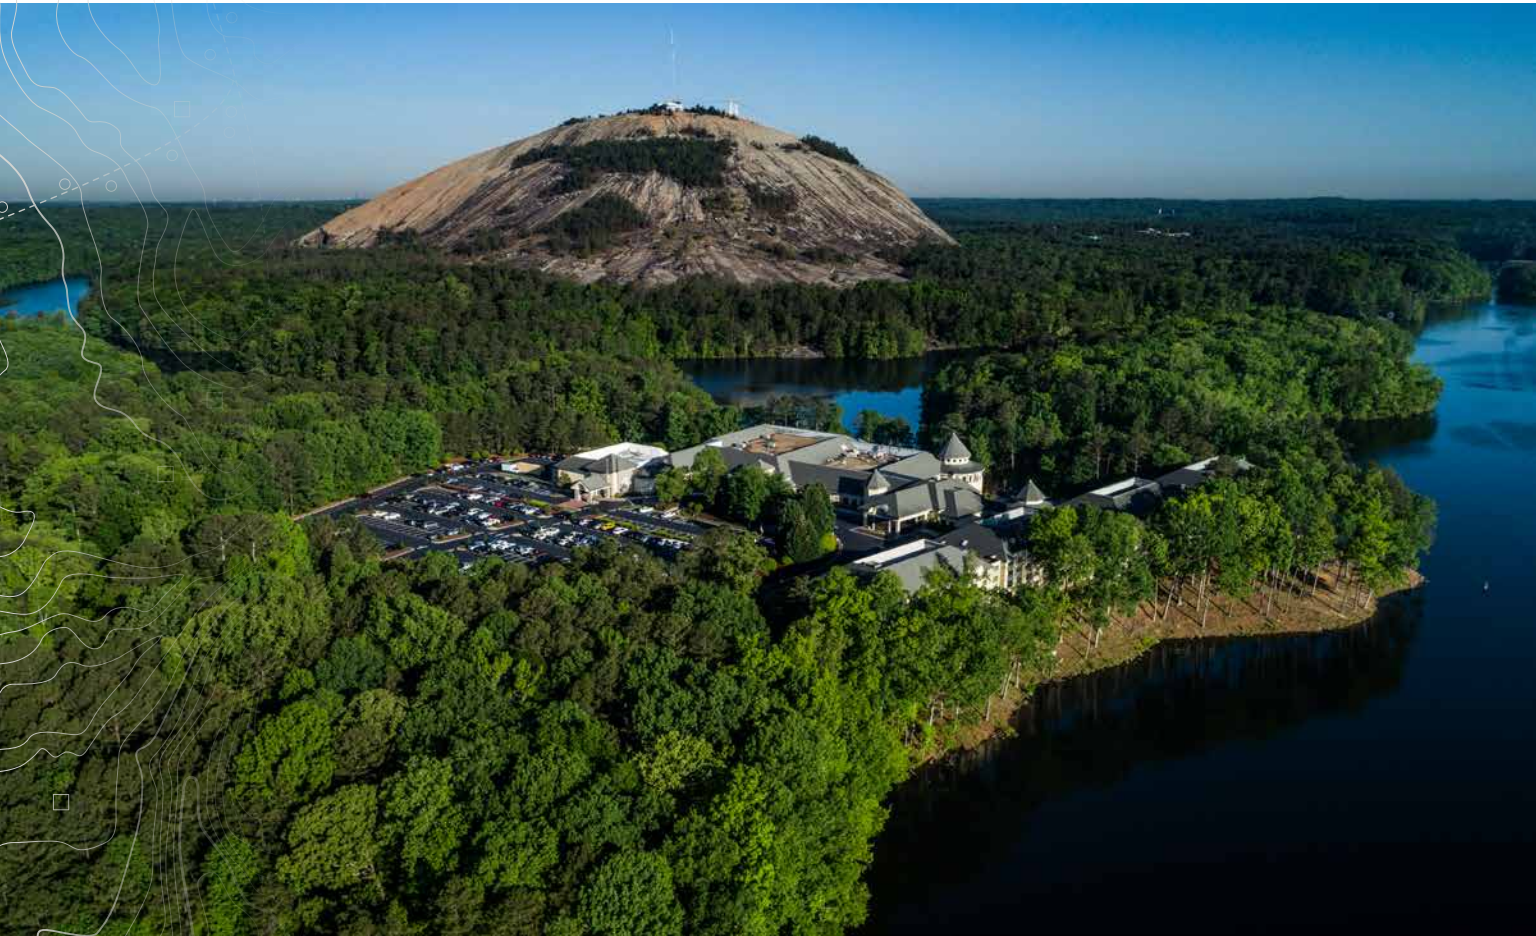

ELEVATING YOUR FUTURE STAY.

Atlanta Evergreen Marriott Conference Resort is harnessing the natural beauty of its home in Stone Mountain Park to create a dynamic new guestroom experience—set to debut in April 2020.

 [@AtlantaEvergreenMarriott](https://twitter.com/AtlantaEvergreenMarriott)

ATLANTA EVERGREEN MARRIOTT CONFERENCE RESORT

AN IDEAL LOCATION TO RECREATE, RELAX AND REJUVENATE

Atlanta Marriott Evergreen Conference Resort resides inside Stone Mountain Park, Georgia's most popular attraction. Situated just 15 miles east of Atlanta, the hotel is easily accessible but feels worlds away. Set amongst 3,200 acres, the Atlanta Evergreen Marriott offers 65,000 sq. ft. of meeting space, 336 guestrooms, indoor and outdoor pools, three on-site dining options and 36 holes of golf. Guests enjoy easy access to park activities perfect for team building or an escape from the everyday. Choose from hiking, biking, golfing, and kayaking or visit during popular attractions like the Fantastic Fourth Celebration, Pumpkin Festival or winter Snow Mountain tubing.

YOUR VACATION EXPERIENCE

Atlanta Evergreen Marriott offers an active pause. Far enough away for a remote retreat yet close enough to the south's fastest growing city for exploration seekers. Families will find activities for all ages thanks to Stone Mountain Park attractions like the Lasershow Spectacular, mini-golf, SkyHike®, Summit Skyrise and the Scenic Railroad. At the end of the day, relax by the pool overlooking the mountain, enjoy firepits, and challenge loved ones to a game of human-sized chess or checkers!