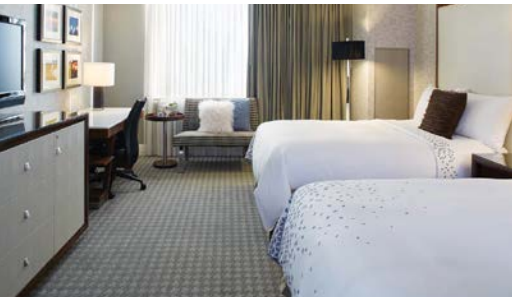

ATLANTA MIDTOWN HOTEL

STANDARD GUEST ROOM

This chic, modern 351 square-foot/32 square meter guest room is available with 1 King or 2 Double beds and features:

- Marble bathroom with shower/tub combination
- Hair dryer
- Robe
- Sofa
- Alarm clock
- In-room safe
- Outlet with dual voltage adapters
- Desk for writing/work
- Ergonomic chair
- Iron and ironing board
- Mini refrigerator

LARGER GUEST ROOM

Get 20% more space, giving you more room to spread out and relax, especially when sharing a room.

- 20% more space - 425 square feet/28 square meters
- Large bathroom with walk-in shower, tub and granite vanity
- Many connect to an Executive King Suite
- All Standard Guest Room features and amenities

EXECUTIVE KING SUITE

Give yourself more space with three separate rooms, including a spacious parlor, lovely Corner King Guest Room and luxurious bathroom.

- Executive Corner King Suite bathroom with step in Fuji Jacuzzi® tub, spacious walk-in shower and double granite vanity
- Fantastic views of the city
- Parlor offers living area with refrigerator and opens to Corner King Guest Room
- Connects to larger double guest room with city view
- 616 square feet/55 square meters
- All Standard Guest Room features and amenities

CITY VIEW GUEST ROOM

Take in the Midtown views, along with all the action and energy of this vibrant neighborhood, right from your room, before you step out to explore it firsthand.

- Spectacular views of the city
- King or Double bed arrangement
- All Standard Guest Room features and amenities