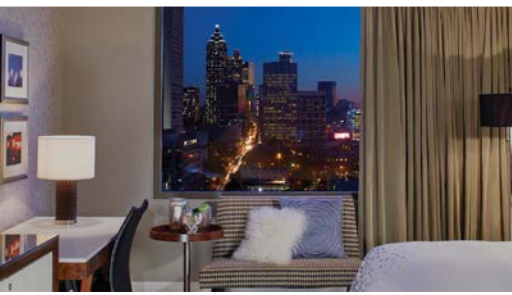

ATLANTA MIDTOWN HOTEL

STANDARD GUEST ROOM

This chic, modern 351 square-foot/32 square meter guest room is available with 1 King or 2 Double beds and features:

- Marble bathroom with shower/tub combination
- Hair dryer
- Robe
- Sofa
- Alarm clock
- In-room safe
- Outlet with dual voltage adapters
- Desk for writing/work
- Ergonomic chair
- Iron and ironing board
- Mini refrigerator

LARGER GUEST ROOM

Get 20% more space, giving you more room to spread out and relax, especially when sharing a room.

- 20% more space - 425 square feet/28 square meters
- Large bathroom with walk-in shower, tub and granite vanity
- Many connect to an Executive King Suite
- All Standard Guest Room features and amenities

EXECUTIVE KING SUITE

Give yourself more space with three separate rooms, including a spacious parlor, lovely Corner King Guest Room and luxurious bathroom.

- Executive Corner King Suite bathroom with step in Fuji Jacuzzi® tub, spacious walk-in shower and double granite vanity
- Fantastic views of the city
- Parlor offers living area with refrigerator and opens to Corner King Guest Room
- Connects to larger double guest room with city view
- 616 square feet/55 square meters
- All Standard Guest Room features and amenities

CITY VIEW GUEST ROOM

Take in the Midtown views, along with all the action and energy of this vibrant neighborhood, right from your room, before you step out to explore it firsthand.

- Spectacular views of the city
- King or Double bed arrangement
- All Standard Guest Room features and amenities