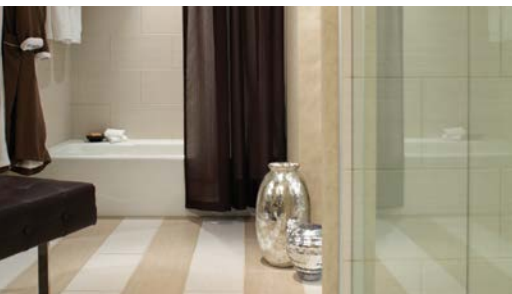

UPGRADE YOUR STAY.

MIDTOWN STYLE

Discover all you need and more at the Renaissance Atlanta Midtown Hotel. Check out our wide variety of room types, and check into an unforgettable experience.

R

RENAISSANCE®

ATLANTA MIDTOWN HOTEL

STANDARD GUEST ROOM

This chic, modern 351 square-foot/32 square meter guest room is available with 1 King or 2 Double beds and features:

- Marble bathroom with shower/tub combination
- Hair dryer
- Robe
- Sofa
- Alarm clock
- In-room safe
- Outlet with dual voltage adapters
- Desk for writing/work
- Ergonomic chair
- Iron and ironing board
- Mini refrigerator

LARGER GUEST ROOM

Get 20% more space, giving you more room to spread out and relax, especially when sharing a room.

- 20% more space - 425 square feet/28 square meters
- Large bathroom with walk-in shower, tub and granite vanity
- Many connect to an Executive King Suite
- All Standard Guest Room features and amenities

EXECUTIVE KING SUITE

Give yourself more space with three separate rooms, including a spacious parlor, lovely Corner King Guest Room and luxurious bathroom.

- Executive Corner King Suite bathroom with step in Fuji Jacuzzi® tub, spacious walk-in shower and double granite vanity
- Fantastic views of the city
- Parlor offers living area with refrigerator and opens to Corner King Guest Room
- Connects to larger double guest room with city view
- 616 square feet/55 square meters
- All Standard Guest Room features and amenities