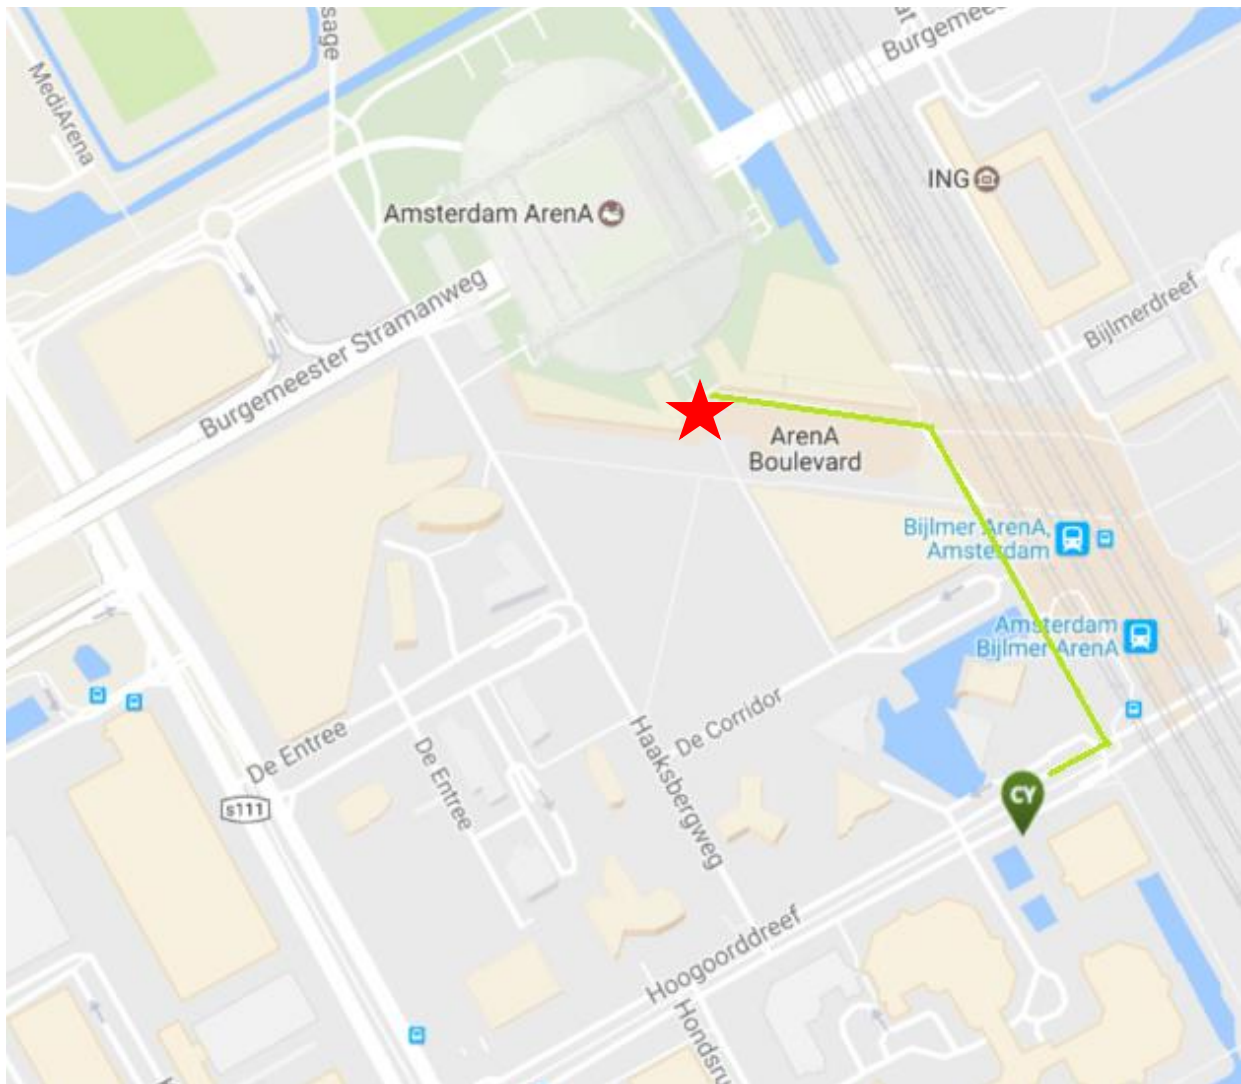

COURTYARD[®]

Marriott[®]

AMSTERDAM ARENA ATLAS

Hotel to Amsterdam Arena

Football stadium and concert venue Amsterdam ArenA is walking distance to our hotel. It will take you approximately 5 minutes to arrive at this venue and enjoy the match or concert you attend.

When you leave the hotel, walk to the Hoogoorddreef and go to your right, walk towards the train station and go left until you reach the Arena Boulevard. Amsterdam ArenA will be in front of you. You will not miss it!